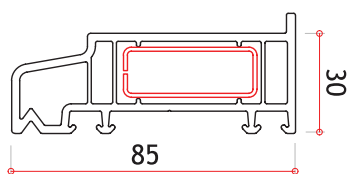

Glass Unit

- Standard – 28mm Double Glazed to U value 1.4
- (Black, White or Grey warm edge spacer bar)

Glazing Options

- Clear or patterned glass | range of lead lite patterns
- Internal 18mm or 25mm Georgian bar
- Ali-lock clip on Georgian bar inside and out (Ovolo Internal. Bevelled External.)

Outward opening internally beaded | Bevelled External Ovolo Internal | All measurements in mm

RUSTIQUE O/F WITH FLUSH SASH

85MM FLAT BED CILL

HERITAGE FLUSH FRENCH CASEMENT WINDOW HORIZONTAL CROSS SECTION

Side Hung Sash max width (Mull-Mull)	650mm	Top Hung Sash max width (Mull-Mull)	1450mm
Side Hung Sash max height (Mull-Mull)	1450mm	Top Hung Sash max height (Mull-Mull)	1050mm
Note:- Max/Min Sizes will reduce for flush sash option		Minimum Fanlight depth (O/Frame-Trans)	329mm