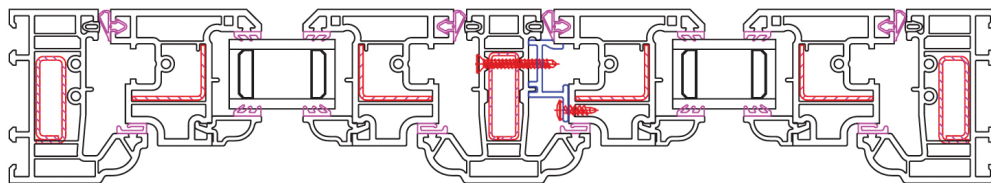

Locking and Hinge System

- Maco shootbolt-espag. 2 bidirectional cams, 2 or 4 roller cams (dependant on sash size), 2 shootbolt locks, 2 metal anti-jemmy hinge bolts. Yale high security fire escape/easy-clean hinges fitted as standard to all side-opening windows.
- Optional Tristay fire escape/easy-clean hinge with built in restrictor
- Optional Mega Hinge (used for triple glazed side hung sashes or extra wide sashes up to 900mm – maximum weight limits apply)

Glass Unit

- Standard – 28mm Double Glazed to U value 1.4
- (Black, White or Grey warm edge spacer bar)

Glazing Options

- Clear or patterned glass | range of lead lite patterns
- Internal 18mm or 25mm Georgian bar
- Ali-lock clip on Georgian bar inside and out (Ovolo Internal. Bevelled External.)

Outward opening internally beaded | Bevelled External Ovolo Internal | All measurements in mm

RUSTIQUE O/F WITH FLUSH SASH

85MM FLAT BED CILL

HERITAGE FLUSH FRENCH CASEMENT WINDOW HORIZONTAL CROSS SECTION

Side Hung Sash max width (Mull-Mull)	650mm	Top Hung Sash max width (Mull-Mull)	1450mm
Side Hung Sash max height (Mull-Mull)	1450mm	Top Hung Sash max height (Mull-Mull)	1050mm
Note:- Max/Min Sizes will reduce for flush sash option		Minimum Fanlight depth (O/Frame-Trans)	329mm