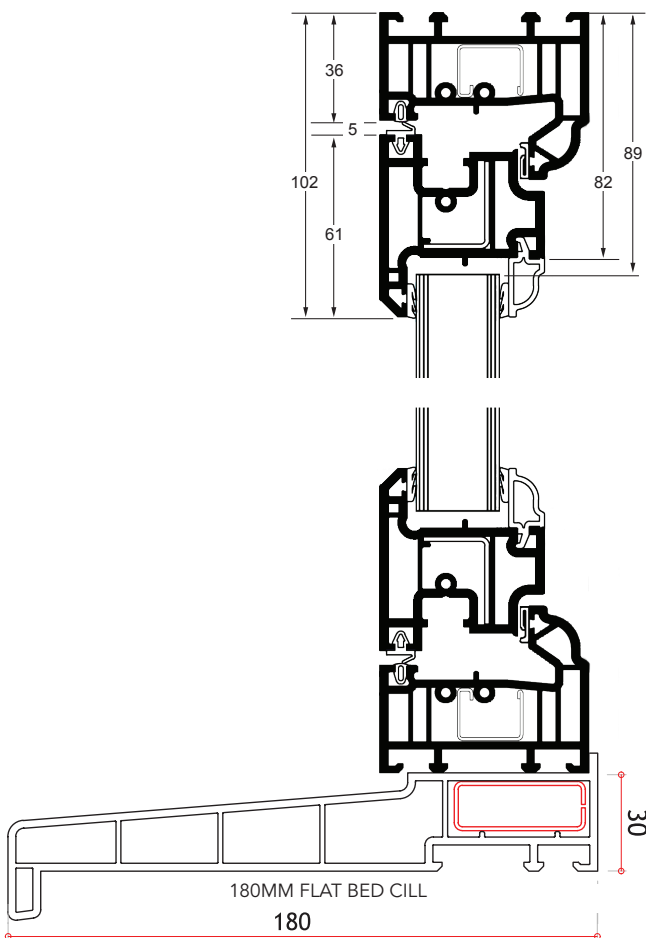

Glass Unit

- Standard – 28mm Double Glazed to U value 1.4
- (Black, White or Grey warm edge spacer bar)

Glazing Options

- Clear or patterned glass | range of lead lite patterns
- Internal 18mm or 25mm Georgian bar
- Ali-lock clip on Georgian bar inside and out (Ovolo Internal. Bevelled External.)

Outward opening internally beaded | Bevelled External Ovolo Internal | All measurements in mm

RUSTIQUE O/F WITH FLUSH SASH

85MM FLAT BED CILL

HERITAGE FLUSH FRENCH CASEMENT WINDOW HORIZONTAL CROSS SECTION

Side Hung Sash max width (Mull-Mull)	650mm	Top Hung Sash max width (Mull-Mull)	1450mm
Side Hung Sash max height (Mull-Mull)	1450mm	Top Hung Sash max height (Mull-Mull)	1050mm
Note:- Max/Min Sizes will reduce for flush sash option		Minimum Fanlight depth (O/Frame-Trans)	329mm

Side opener Max 750mm wide x 1450mm high (24kgs)

(Side Opener Max 900mm wide using DGS Mega Hinge)