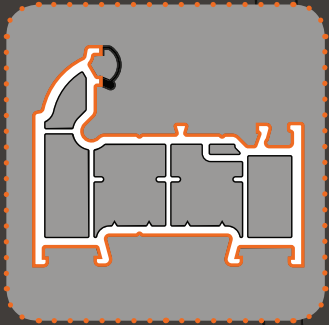

# Casement Window

Vertical Cross Section - Outward opening, internally beaded\*

Optional sculptured profile

Optional large frame

Optional glazing flipper

Sash next to sash

Optional large frame

\* externally beaded options are also available and feature the same sightlines