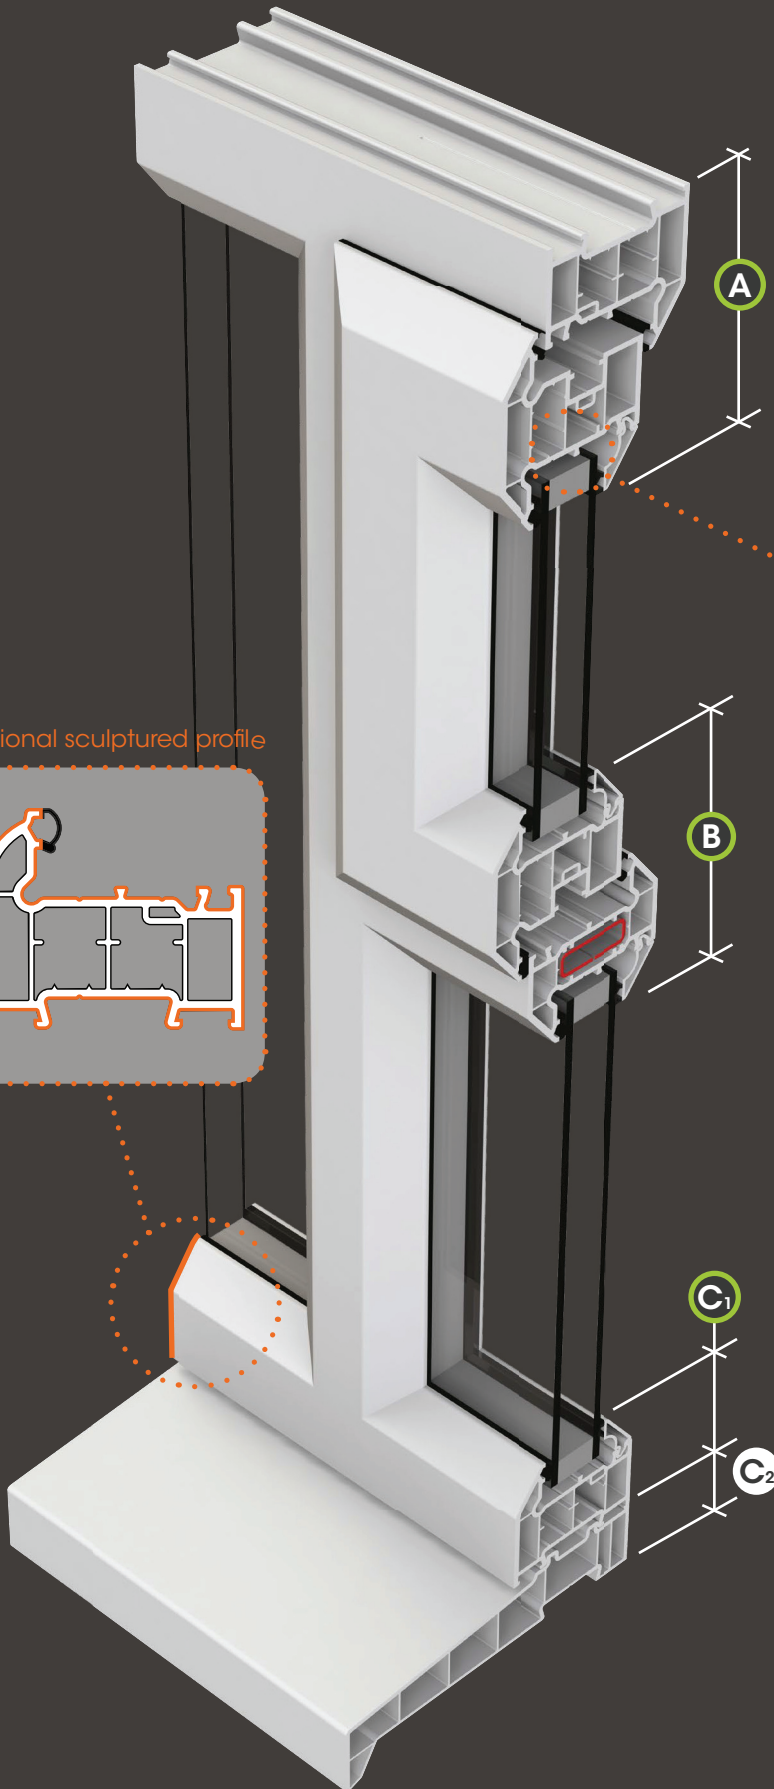

# Casement Window

Vertical Cross Section - Outward opening, internally beaded\*

Optional sculptured profile

Optional large frame

Optional glazing flipper

Sash next to sash

Optional large frame

\* externally beaded options are also available and feature the same sightlines