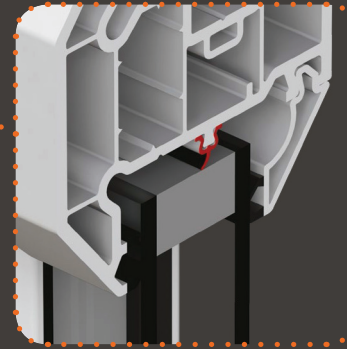

# Casement Window

Vertical Cross Section - Outward opening, internally beaded\*

Optional sculptured profile

Optional large frame

Optional glazing flipper

Sash next to sash

Optional large frame

\* externally beaded options are also available and feature the same sightlines