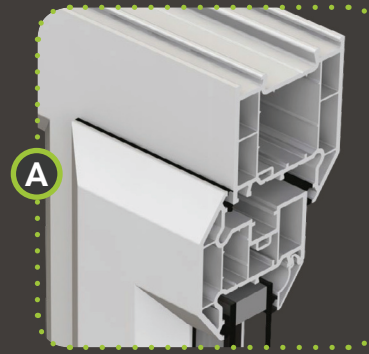

# Casement Window

Vertical Cross Section - Outward opening, internally beaded\*

Optional sculptured profile

Optional large frame

Optional glazing flipper

Sash next to sash

Optional large frame

\* externally beaded options are also available and feature the same sightlines