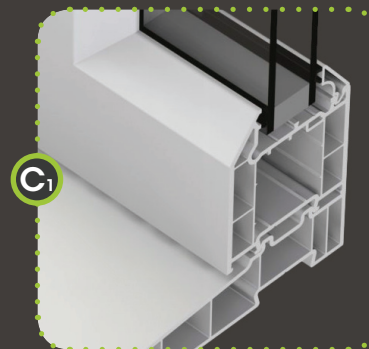

# Casement Window

Vertical Cross Section - Outward opening, internally beaded\*

Optional sculptured profile

Optional large frame

Optional glazing flipper

Sash next to sash

Optional large frame

\* externally beaded options are also available and feature the same sightlines