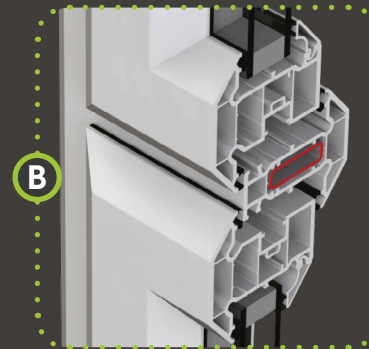

# Casement Window

Vertical Cross Section - Outward opening, internally beaded\*

Optional sculptured profile

Optional large frame

Optional glazing flipper

Sash next to sash

Optional large frame

\* externally beaded options are also available and feature the same sightlines