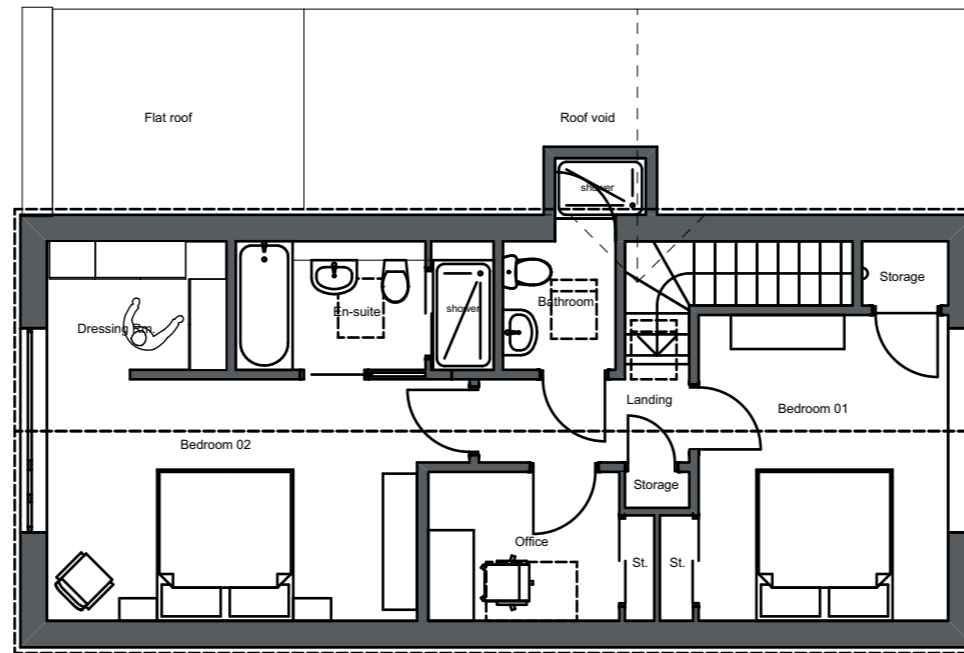

Proposed Ground Floor Plan

Proposed First Floor Plan

12 Beech Way,
Dickleburgh,
Diss
IP21 4NZ

Planning

Proposed Floor Plans

David Pennington BArch Hons
Dip Arch

Oakwell Manor
Herringfleet Road
St Olaves
NR31 9HW

Date
17.11.22

Drawing No.
24-01-1300

Scale
1:100@A3

Rev
P01