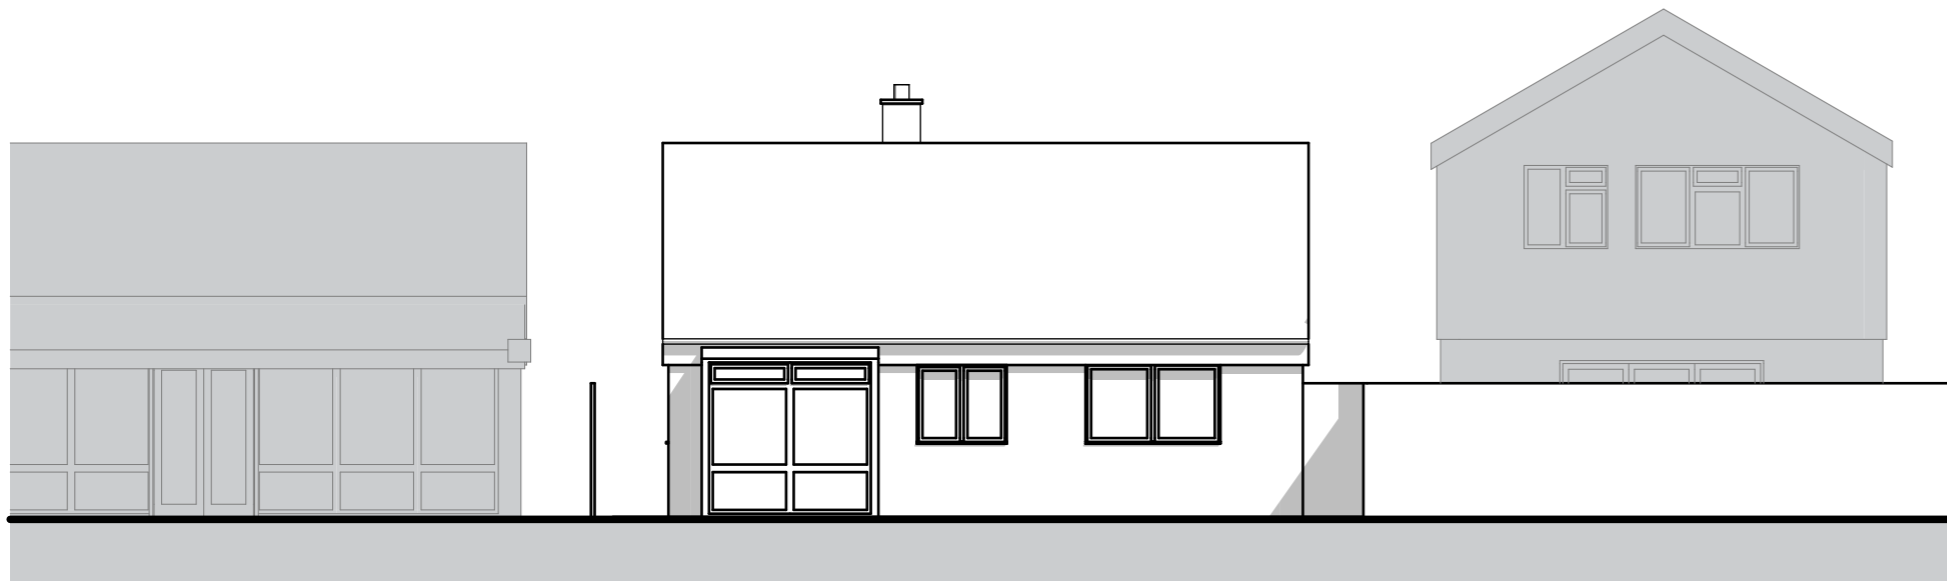

Existing (East) Front Elevation

Existing (North) Elevation

Existing (West) Rear Elevation

Existing (South) Elevation

12 Beech Way,
Dickleburgh,
Diss
IP21 4NZ

David Pennington BArch Hons
Dip Arch

Oakwell Manor
Herringfleet Road
St Olaves
NR31 9HW

Planning

Existing Elevations

Date
17.11.22

Drawing No.
24-01-1250

Scale
1:100@A3

Rev
P01