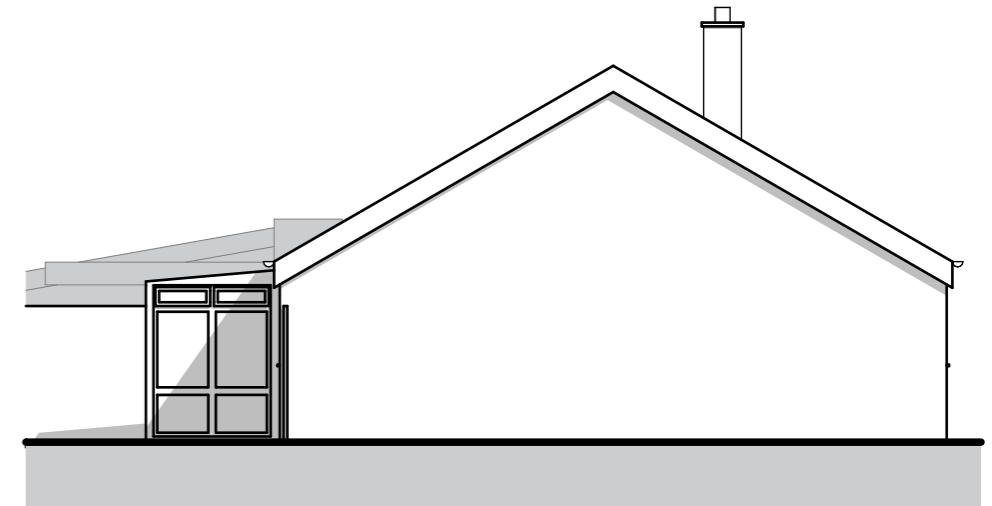

Existing (East) Front Elevation

Existing (North) Elevation

Existing (West) Rear Elevation

Existing (South) Elevation

12 Beech Way,
Dickleburgh,
Diss
IP21 4NZ

David Pennington BArch Hons
Dip Arch

Oakwell Manor
Herringfleet Road
St Olaves
NR31 9HW

Planning

Existing Elevations

Date
17.11.22

Drawing No.
24-01-1250

Scale
1:100@A3

Rev
P01