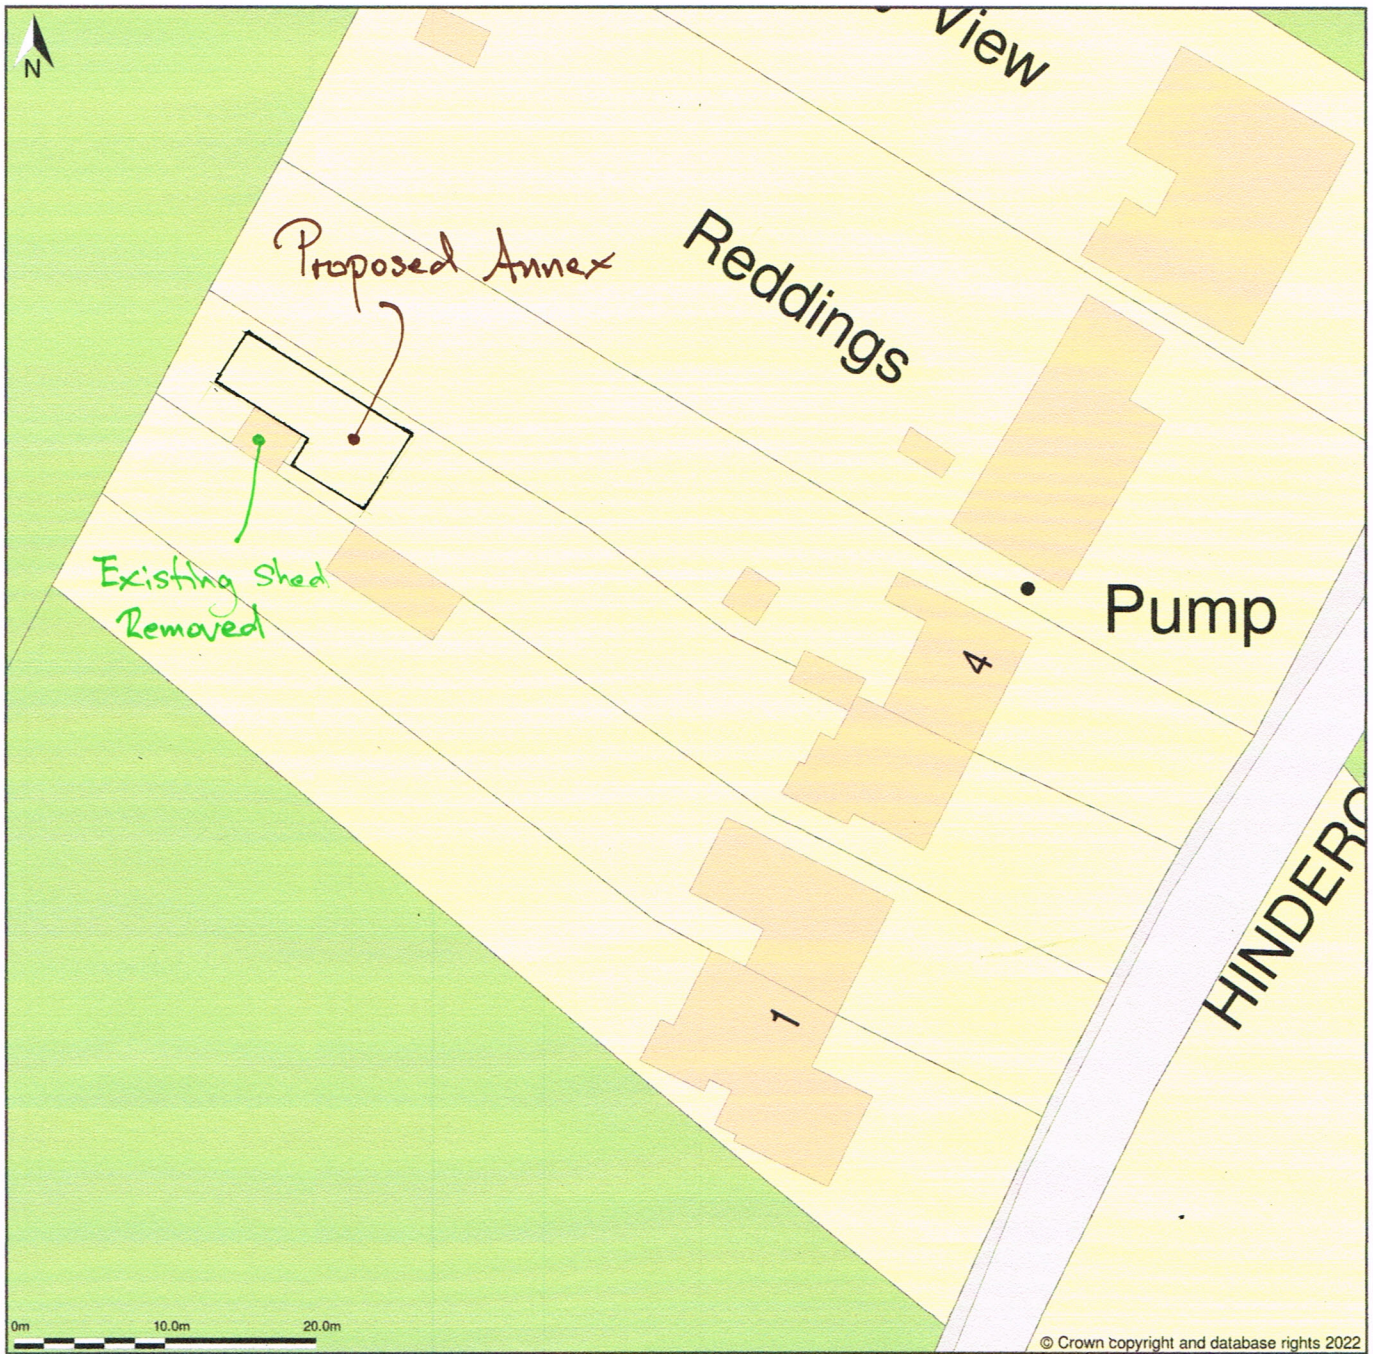

3, Hinderclay Road, Wattisfield, Suffolk, IP22 1NF

Block Plan shows area bounded by: 601416.92, 275243.38 601506.92, 275333.38 (at a scale of 1:500), OSGridRef: TM 1467528. The representation of a road, track or path is no evidence of a right of way. The representation of features as lines is no evidence of a property boundary.

Produced on 1st Nov 2022 from the Ordnance Survey National Geographic Database and incorporating surveyed revision available at this date. Reproduction in whole or part is prohibited without the prior permission of Ordnance Survey. © Crown copyright 2022. Supplied by <https://www.buyaplan.co.uk> digital mapping a licensed Ordnance Survey partner (100053143). Unique plan reference: #00773866-857468