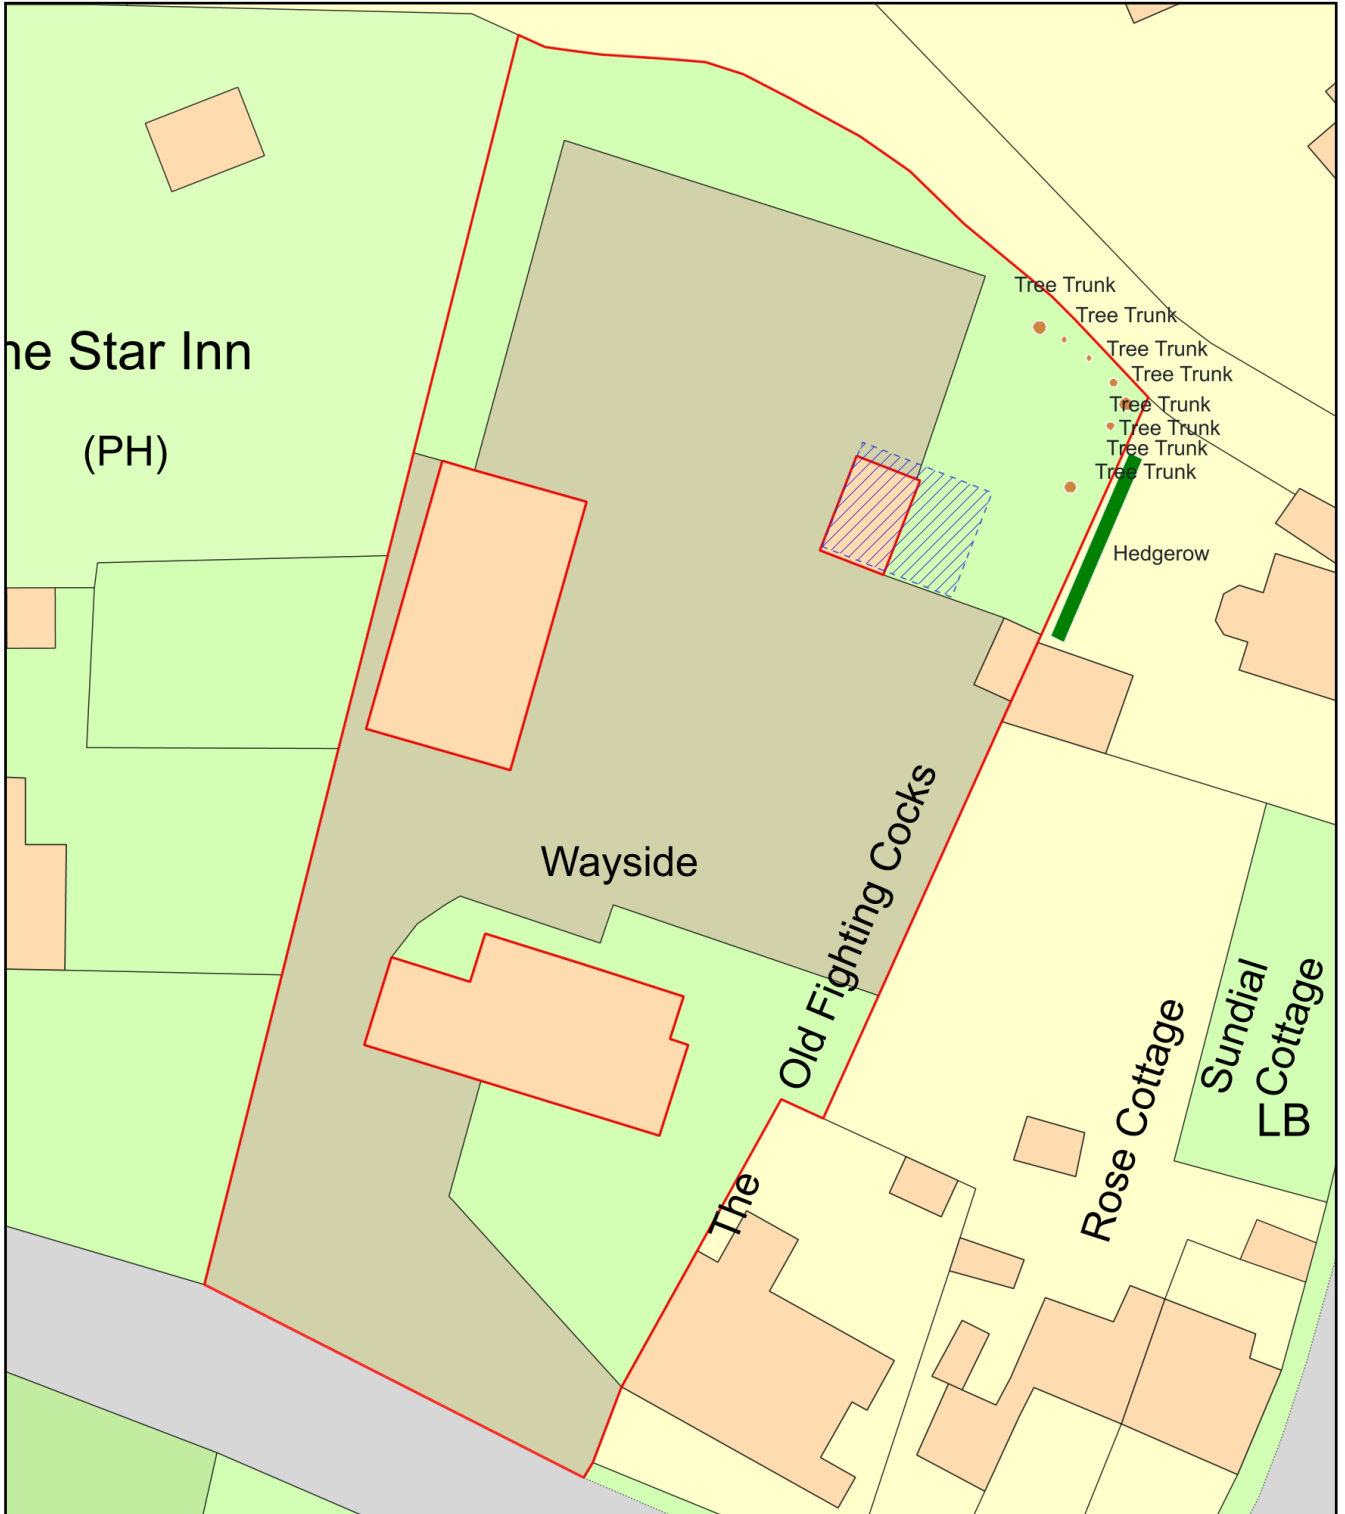

Blakey's Storage Shed Site Plan

Plan Produced for: Ross Blakey

Date Produced: 25 Aug 2022

Plan Reference Number: TQRQM22237200732239

Scale: 1:500 @ A4