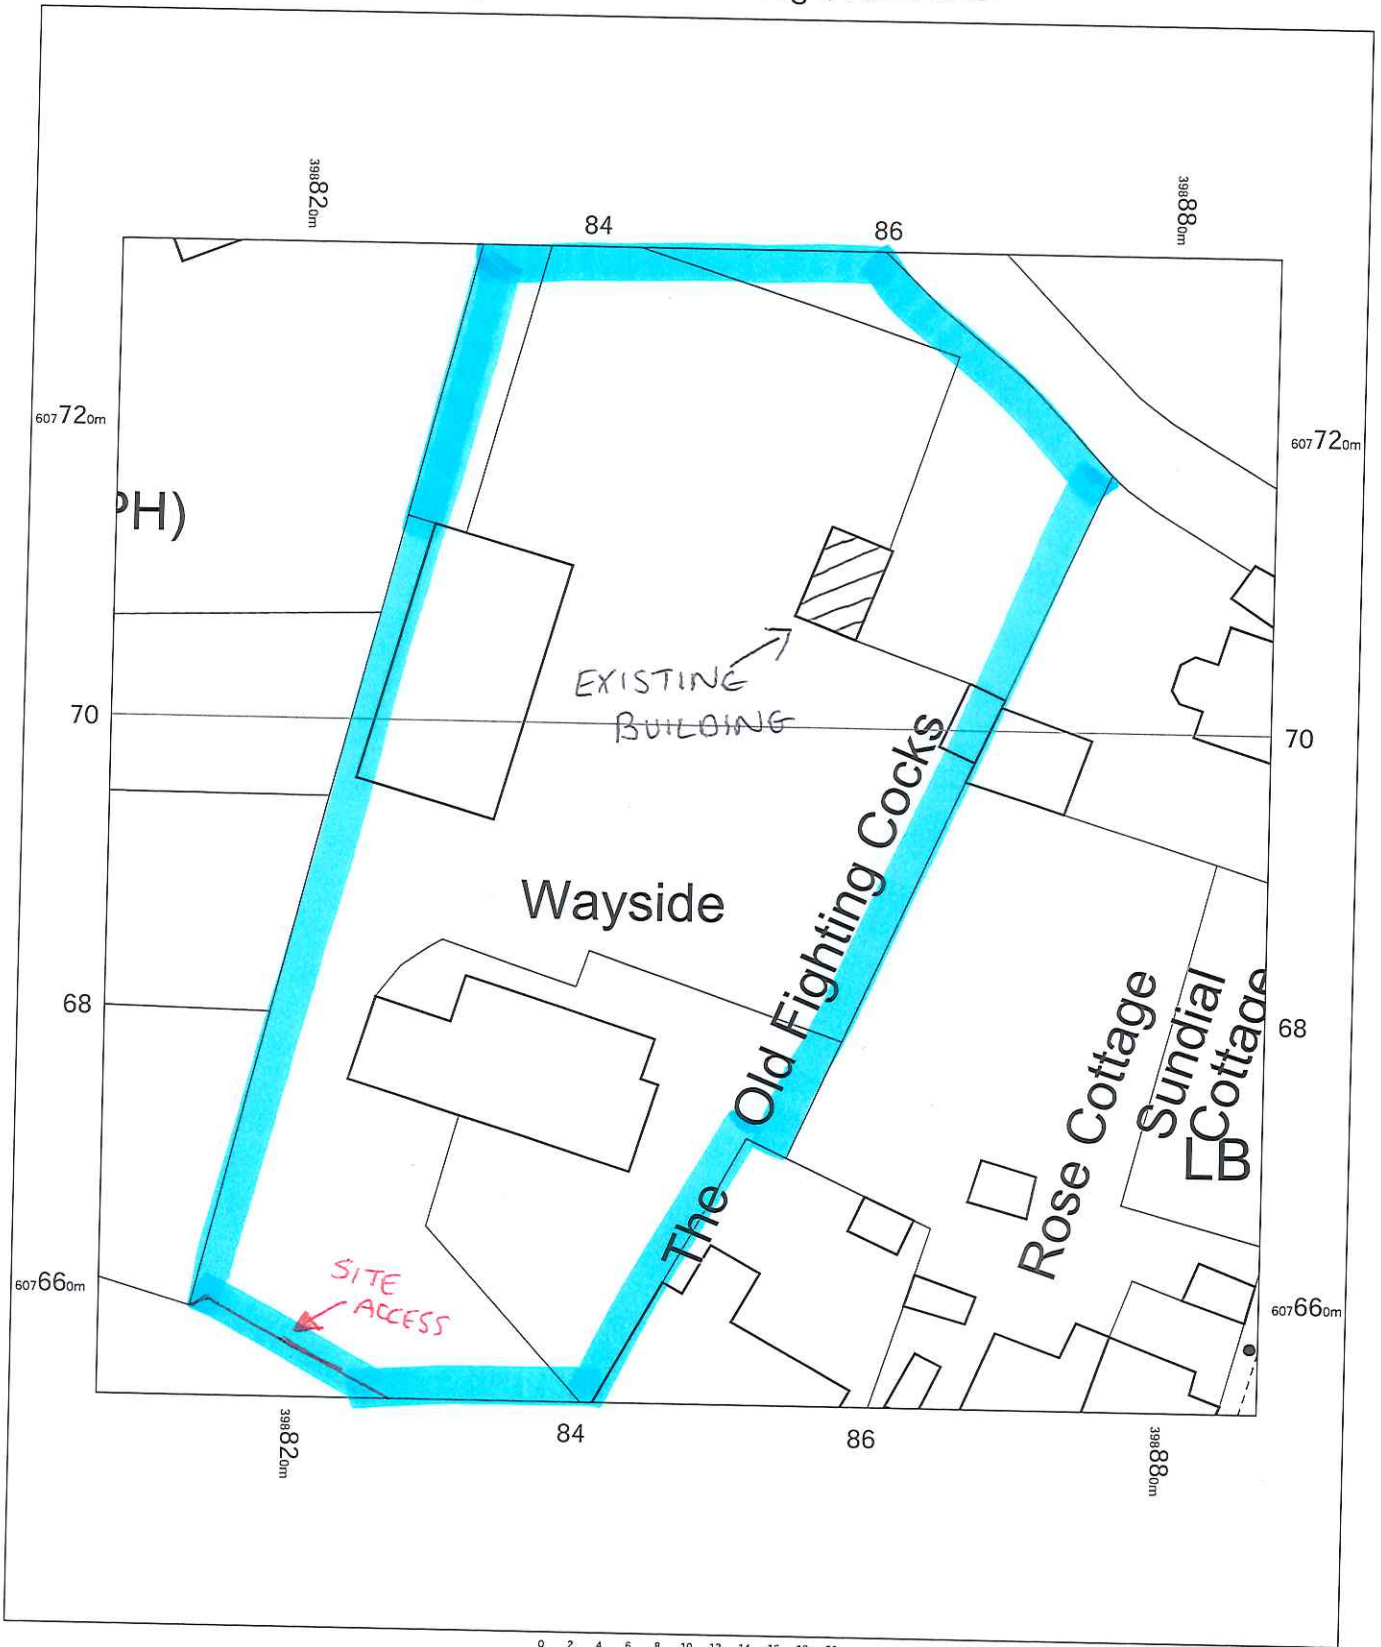

1:1250 scale print at A4, Centre: 398852 E, 607691 N

© Crown Copyright Ordnance Survey. Licence no. 100041041

BLACKWELL'S
 MAPPING SERVICES
 PERSONAL & PROFESSIONAL MAPPING
www.blackwellmapping.co.uk

TEL: 0800 151 2612
maps@blackwell.co.uk

Wayside, Netherton Village, NE65 7HD

Blakeys Haulage
Wayside
Netherton Village,
Morpeth,
Netherton,
Northumberland
NE65 7HD

OS MasterMap 1250/2500/10000 scale
Wednesday, October 12, 2022, ID: MPMBW-01066226
www.blackwellmapping.co.uk

1:500 scale print at A4, Centre: 398847 E, 607693 N

© Crown Copyright Ordnance Survey. Licence no. 100041041

BLACKWELL'S
MAPPING SERVICES
PERSONAL & PROFESSIONAL MAPPING
www.blackwellmapping.co.uk

TEL: 0800 151 2612
maps@blackwell.co.uk

Google Earth

Imagery date: 7/1/...

20 m

Camera: 339 m 55°21'47"N 2°01'...