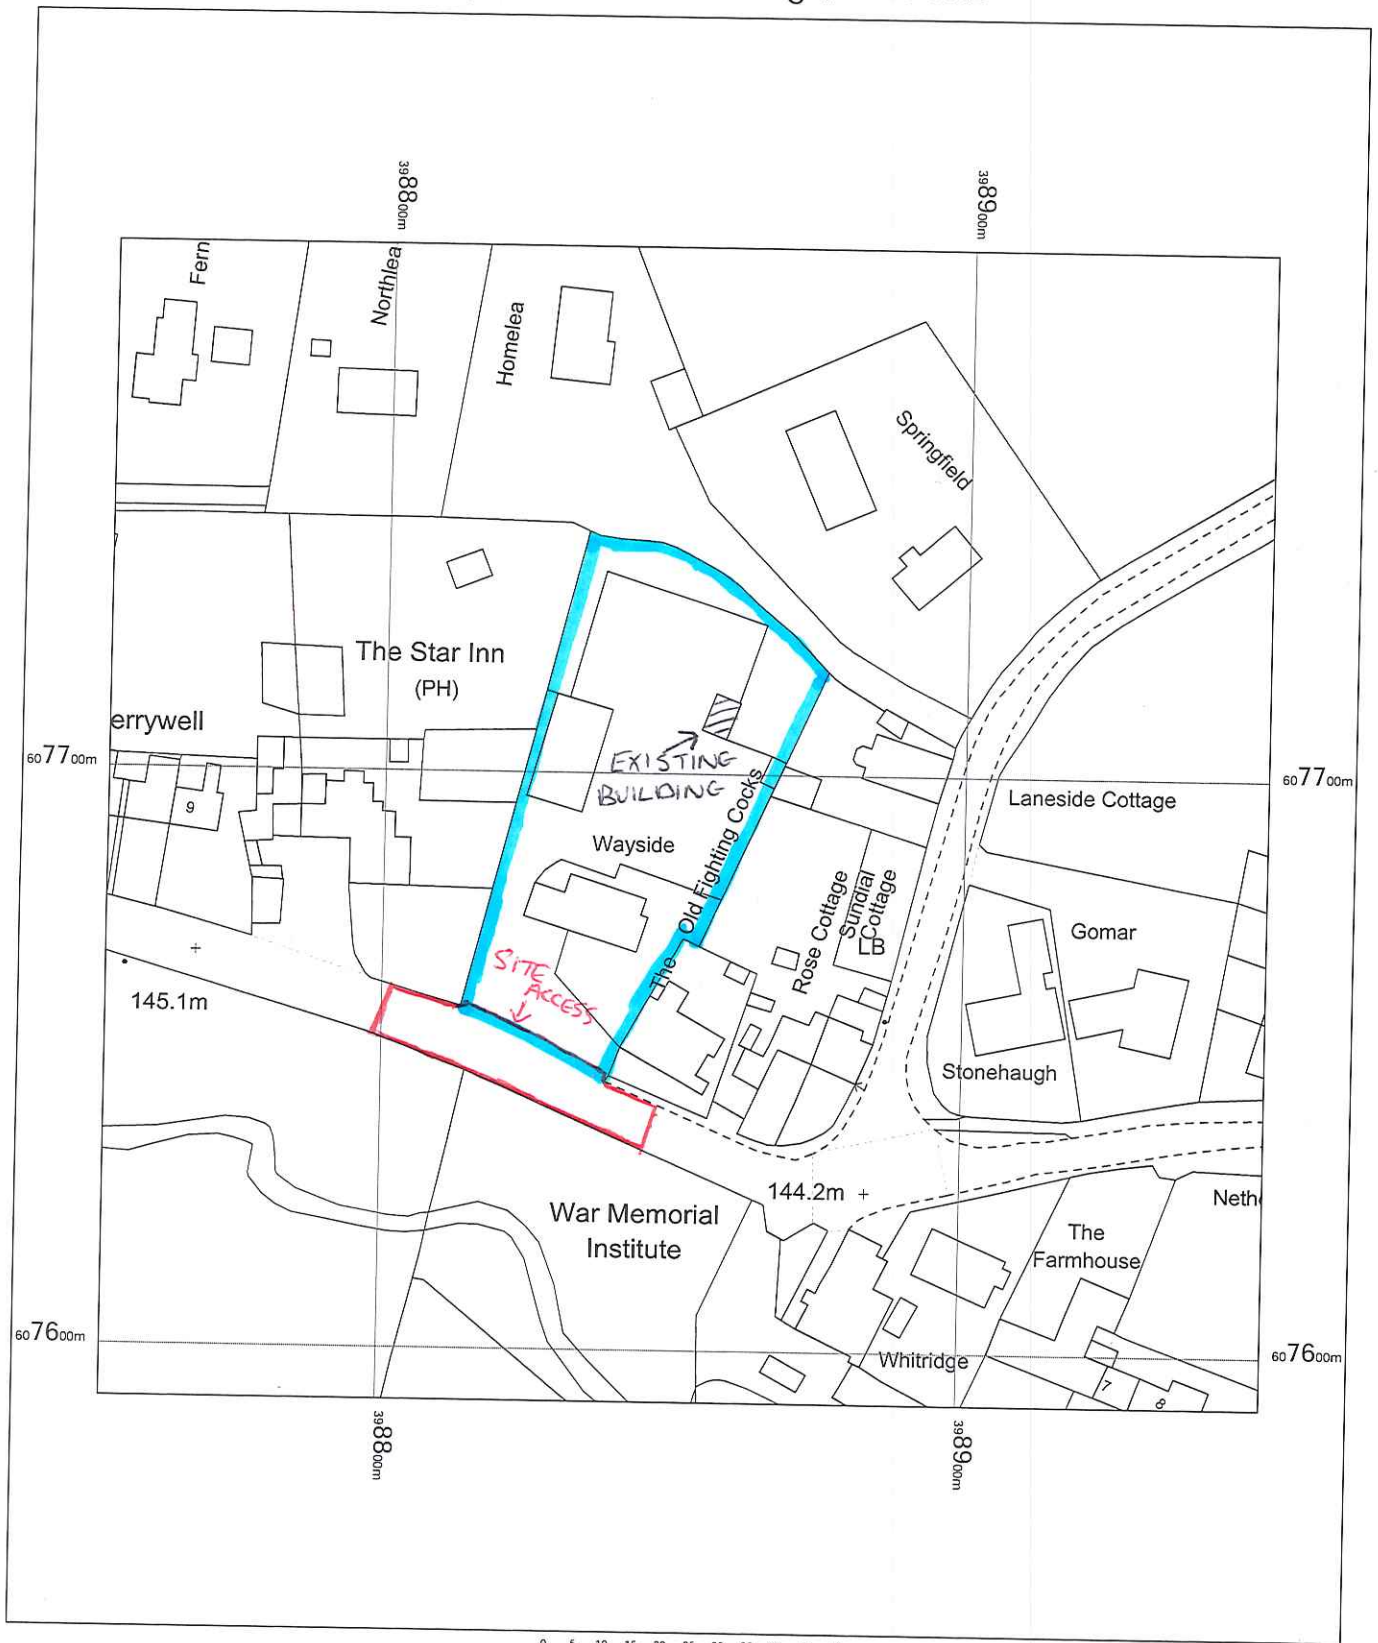

Wayside, Netherton Village, NE65 7HD

Blakeys Haulage
 Wayside
 Netherton Village,
 Morpeth,
 Netherton,
 Northumberland
 NE65 7HD

OS MasterMap 1250/2500/10000 scale
 Wednesday, October 12, 2022, ID: MPMBW-01066225
www.blackwellmapping.co.uk

1:1250 scale print at A4, Centre: 398852 E, 607691 N

© Crown Copyright Ordnance Survey. Licence no. 100041041

BLACKWELL'S
 MAPPING SERVICES
 PERSONAL & PROFESSIONAL MAPPING
www.blackwellmapping.co.uk

TEL: 0800 151 2612
maps@blackwell.co.uk

1:500 scale print at A4, Centre: 398847 E, 607693 N

© Crown Copyright Ordnance Survey. Licence no. 100041041

BLACKWELL'S
MAPPING SERVICES
PERSONAL & PROFESSIONAL MAPPING
www.blackwellmapping.co.uk

TEL: 0800 151 2612
maps@blackwell.co.uk

Google Earth

Imagery date: 7/1/...

20 m

Camera: 339 m 55°21'47"N 2°01'...