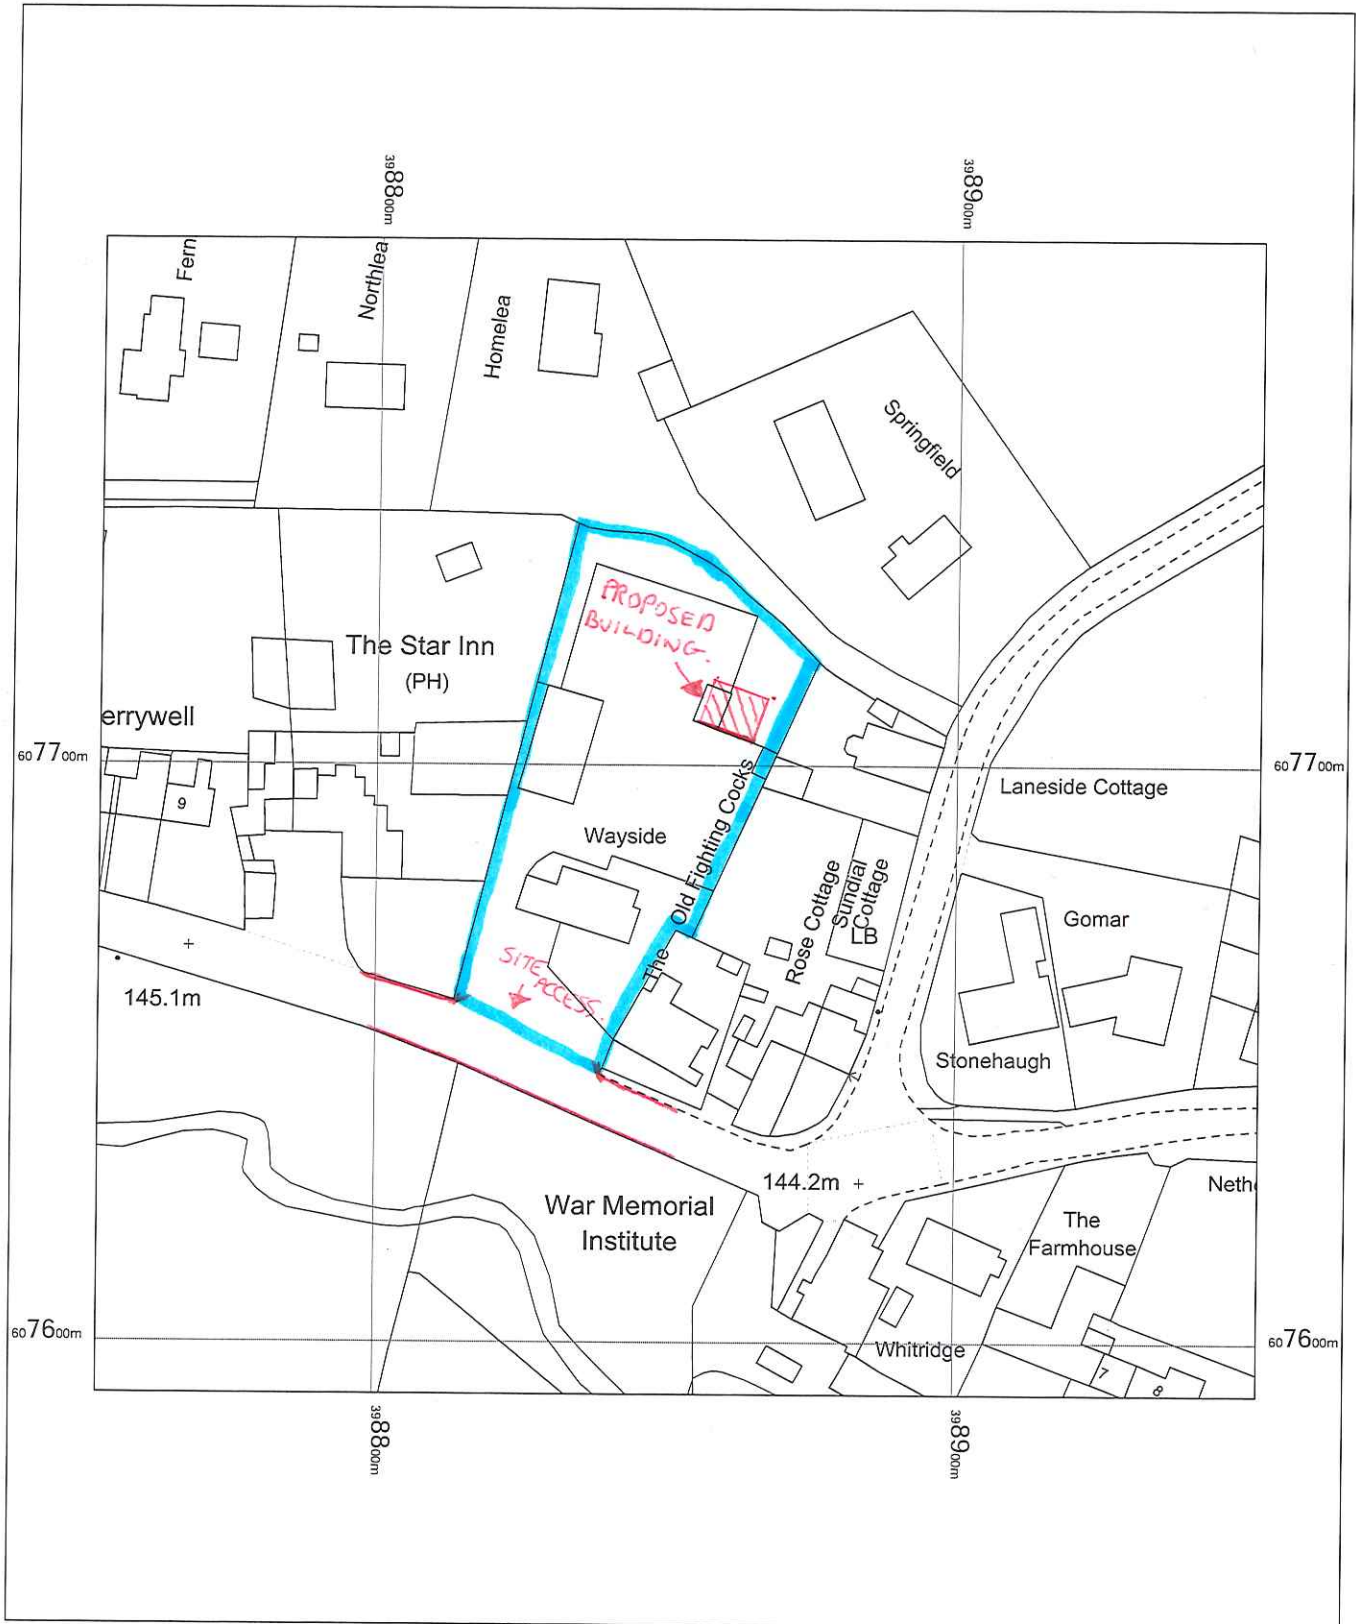

Wayside, Netherton Village, NE65 7HD

Blakeys Haulage  
 Wayside  
 Netherton Village,  
 Morpeth,  
 Netherton,  
 Northumberland  
 NE65 7HD

OS MasterMap 1250/2500/10000 scale  
 Wednesday, October 12, 2022, ID: MPMBW-01066225  
[www.blackwellmapping.co.uk](http://www.blackwellmapping.co.uk)

1:1250 scale print at A4, Centre: 398852 E, 607691 N

© Crown Copyright Ordnance Survey. Licence no. 100041041

**BLACKWELL'S**  
**MAPPING SERVICES**  
 PERSONAL & PROFESSIONAL MAPPING  
[www.blackwellmapping.co.uk](http://www.blackwellmapping.co.uk)

OS MasterMap 1250/2500/10000 scale  
Wednesday, October 12, 2022, ID: MPMBW-01066226  
[www.blackwellmapping.co.uk](http://www.blackwellmapping.co.uk)  
1:500 scale print at A4, Centre: 398847 E, 607693 N  
© Crown Copyright Ordnance Survey. Licence no. 100041041