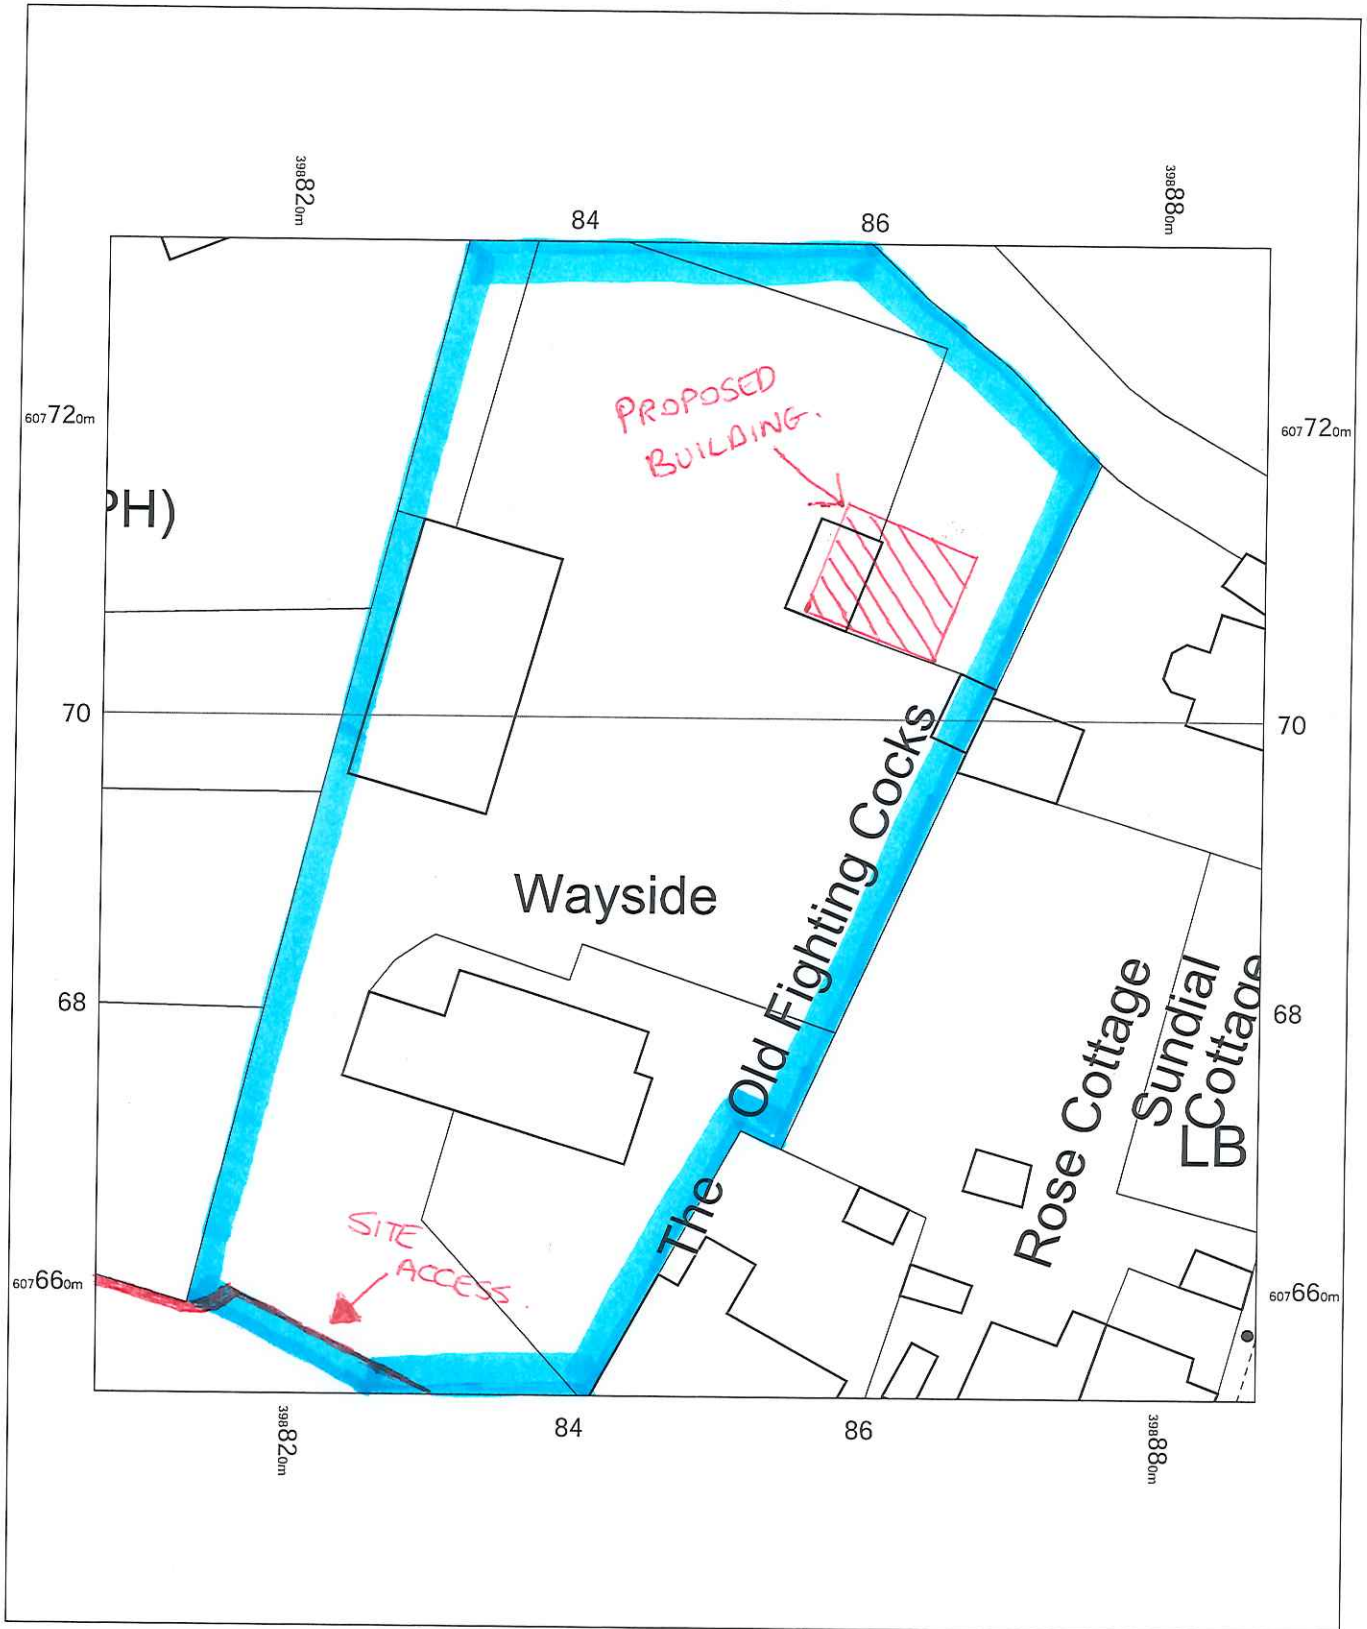

Wayside, Netherton Village, NE65 7HD

Blakeys Haulage
Wayside
Netherton Village,
Morpeth,
Netherton,
Northumberland
NE65 7HD

OS MasterMap 1250/2500/10000 scale
Wednesday, October 12, 2022, ID: MPMBW-01066226
www.blackwellmapping.co.uk
1:500 scale print at A4, Centre: 398847 E, 607693 N
© Crown Copyright Ordnance Survey. Licence no. 100041041

BLACKWELL'S
MAPPING SERVICES
PERSONAL & PROFESSIONAL MAPPING
www.blackwellmapping.co.uk

TEL: 0800 151 2612
maps@blackwell.co.uk