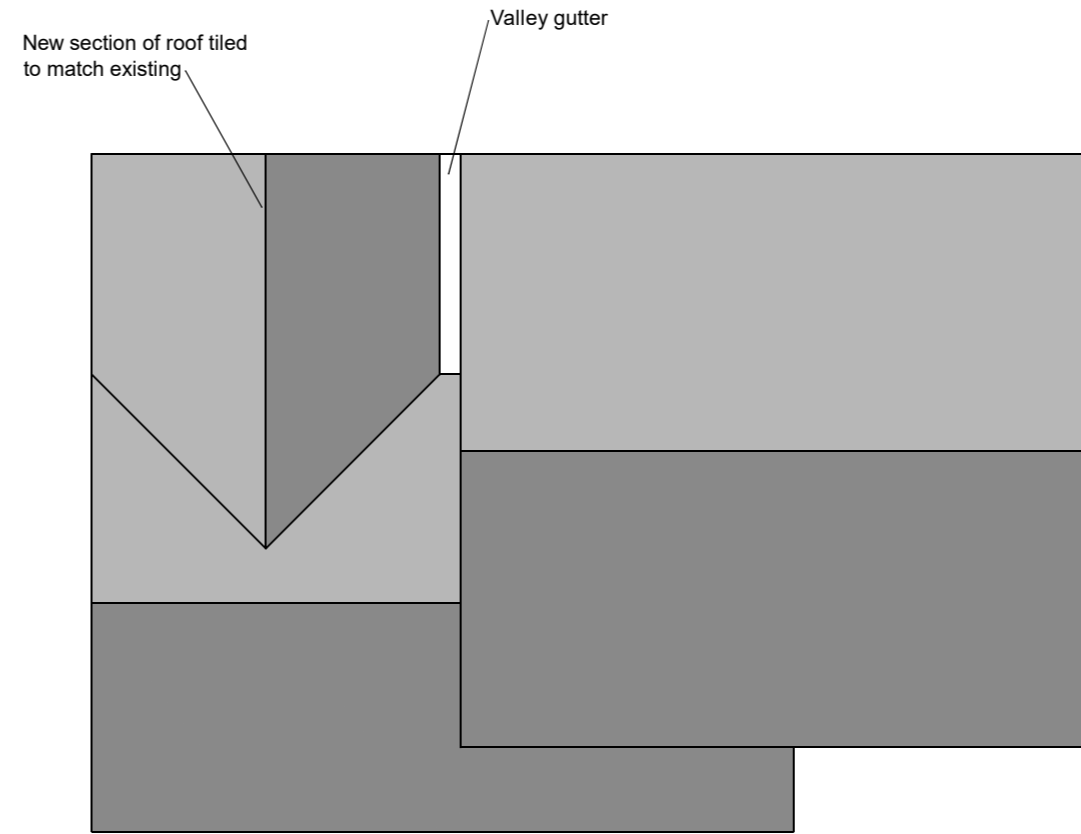

EXISTING ROOF PLAN

PROPOSED ROOF PLAN

Palfrey Design Ltd

Shady Orchard, Sunnyhill, Ottery St Mary, EX11 1DZ
 Tel: 01404 812994 Mob: 07525 926 269 Email: phil@palfrey-design.co.uk

Title:	Ground floor plans
Drawing No:	3751/03
Revision:	
Drawn by:	Phil. P.
Date:	November 2022
Scale:	1:100 at A3