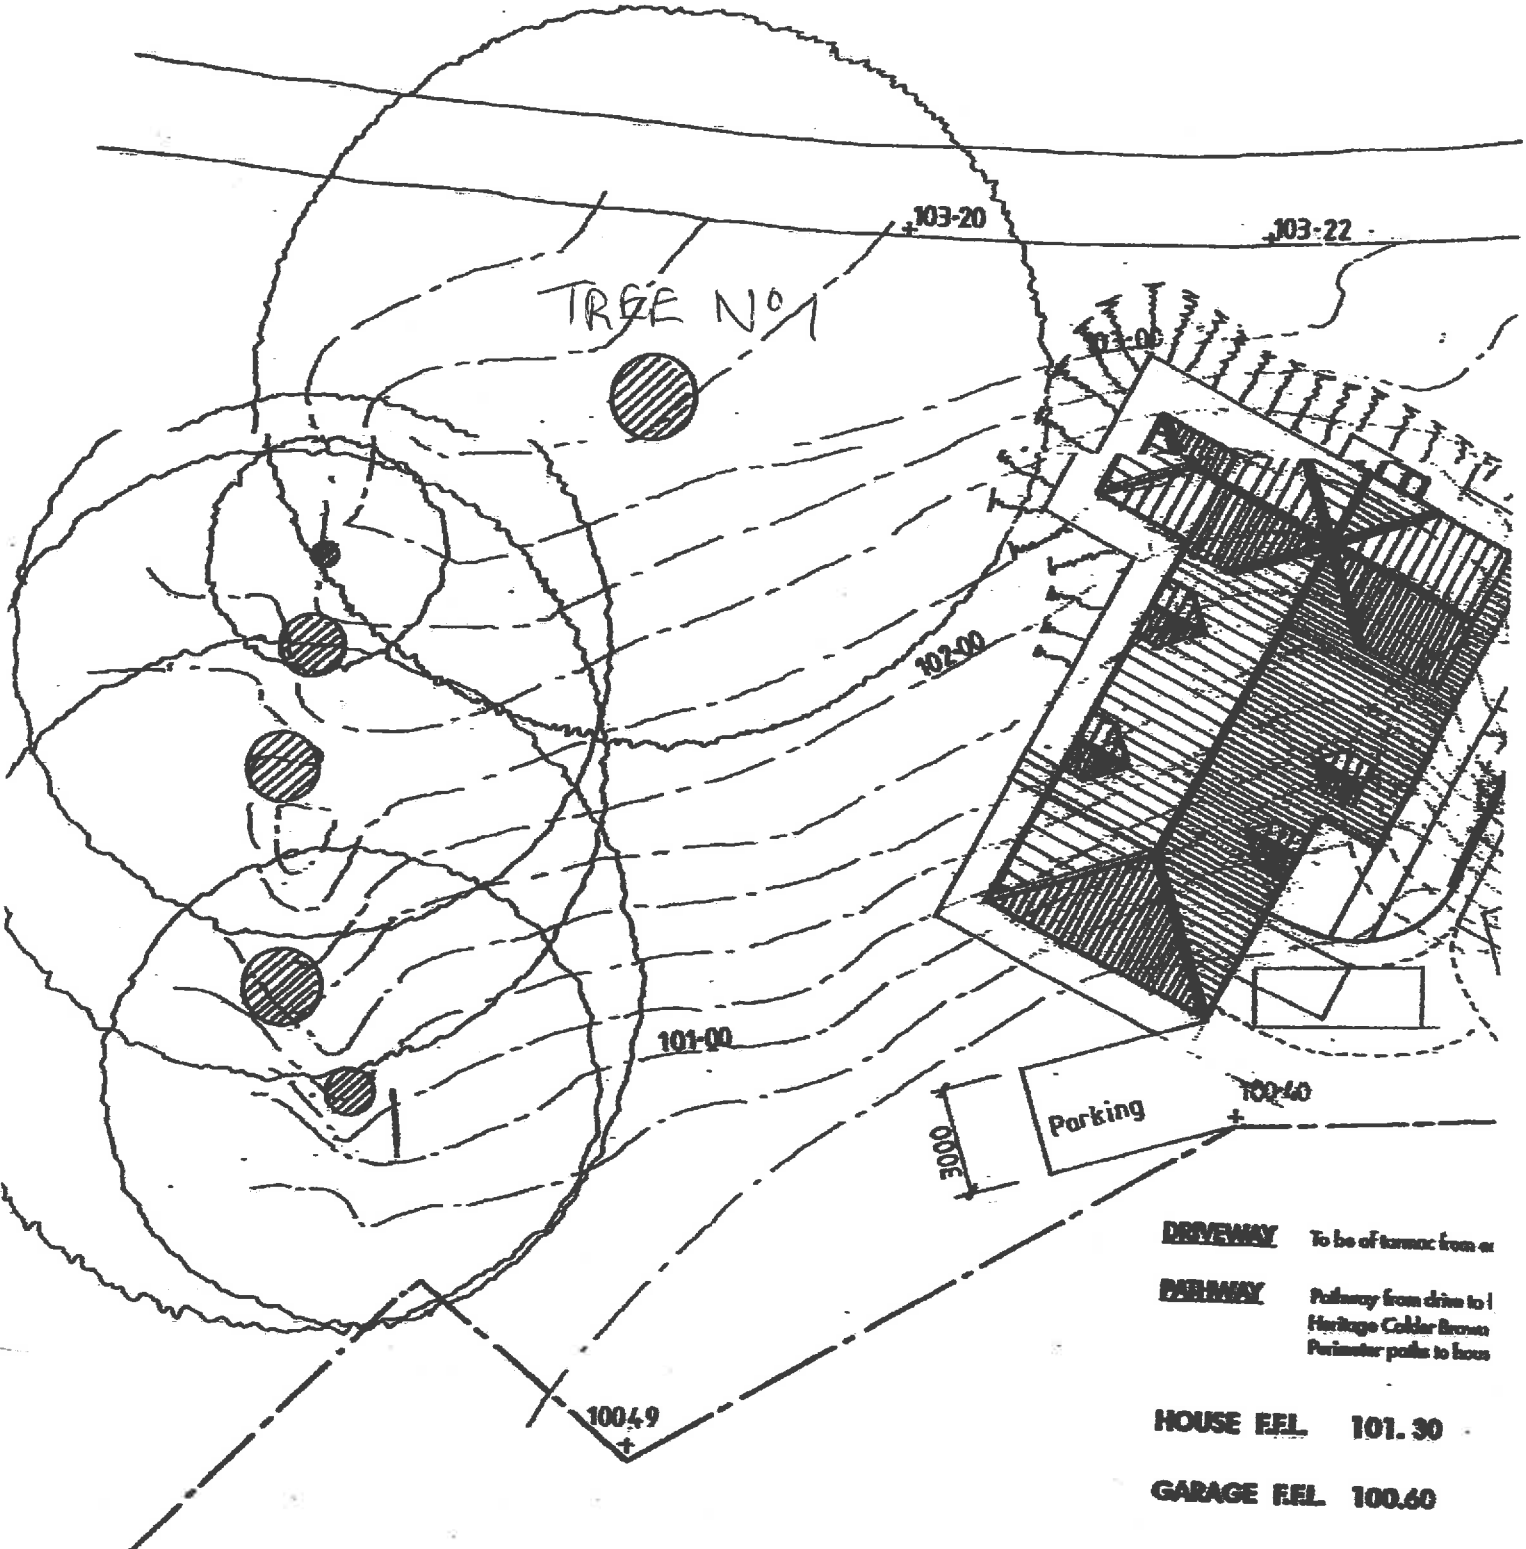

SKETCH PLAN SHOWING POSITION
OF BEECH TREE N°1 IN GARDEN
OF HIGH BEECHES, CLAYHANGER
EX 16 7NY

(NOT TO SCALE)

- DRIVEWAY** To be of tarmac from or
- PATHWAY** Pathway from drive to 1
Heritage Cobble Brown
Perimeter paths to house
- HOUSE F.E.L.** 101.30
- GARAGE F.E.L.** 100.60