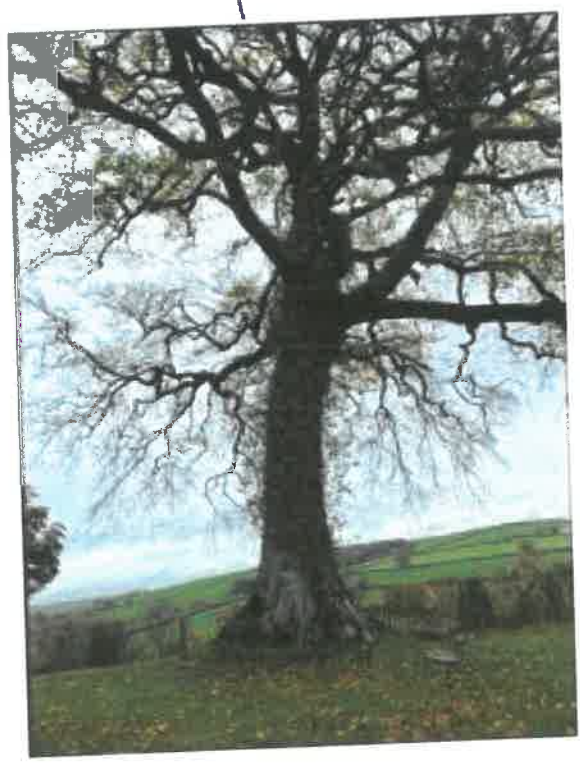

Photo 1 : Fruiting body of Meripilus at north side of stem.

Photo 2 : Fruiting body of Meripilus at east side of stem.

Photo 3 : Fruiting body of Meripilus at south side of stem.

Photo 4 : Fruiting body of Ganoderma at south side of stem.

**Fruiting Fungus  
High Beeches, Clayhanger, EX16 7NY  
TPO 4/14/02/TP4**

1

2

3

4

Photographs taken on November 15<sup>th</sup> 2020 showing tree and photo 4 showing second smaller Ganoderma below larger one