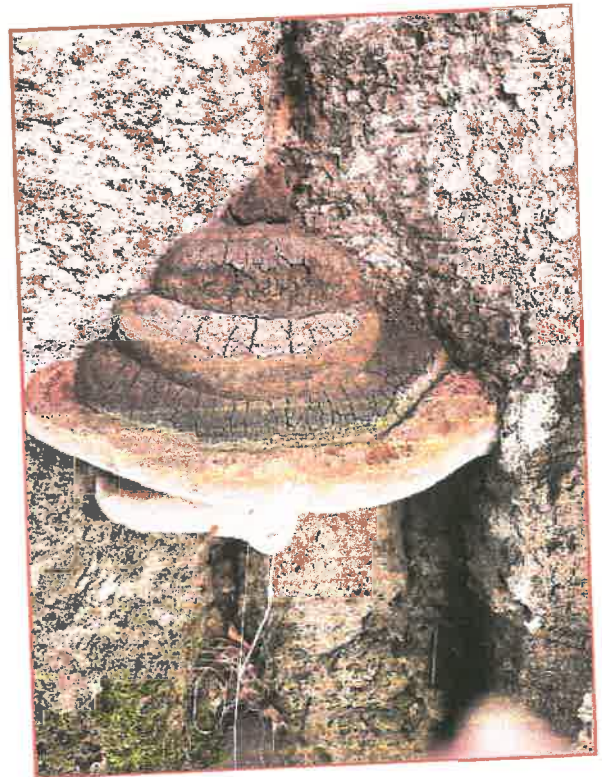

Photo 1 : Fruiting body of Meripilus at north side of stem.

Photo 2 : Fruiting body of Meripilus at east side of stem.

Photo 3 : Fruiting body of Meripilus at south side of stem.

Photo 4 : Fruiting body of Ganoderma at south side of stem.

**Fruiting Fungus  
High Beeches, Clayhanger, EX16 7NY  
TPO 4/14/02/TP4**

1

2

3

4

Photographs taken on November 15<sup>th</sup> 2020 showing tree and photo 4 showing second smaller Ganoderma below larger one