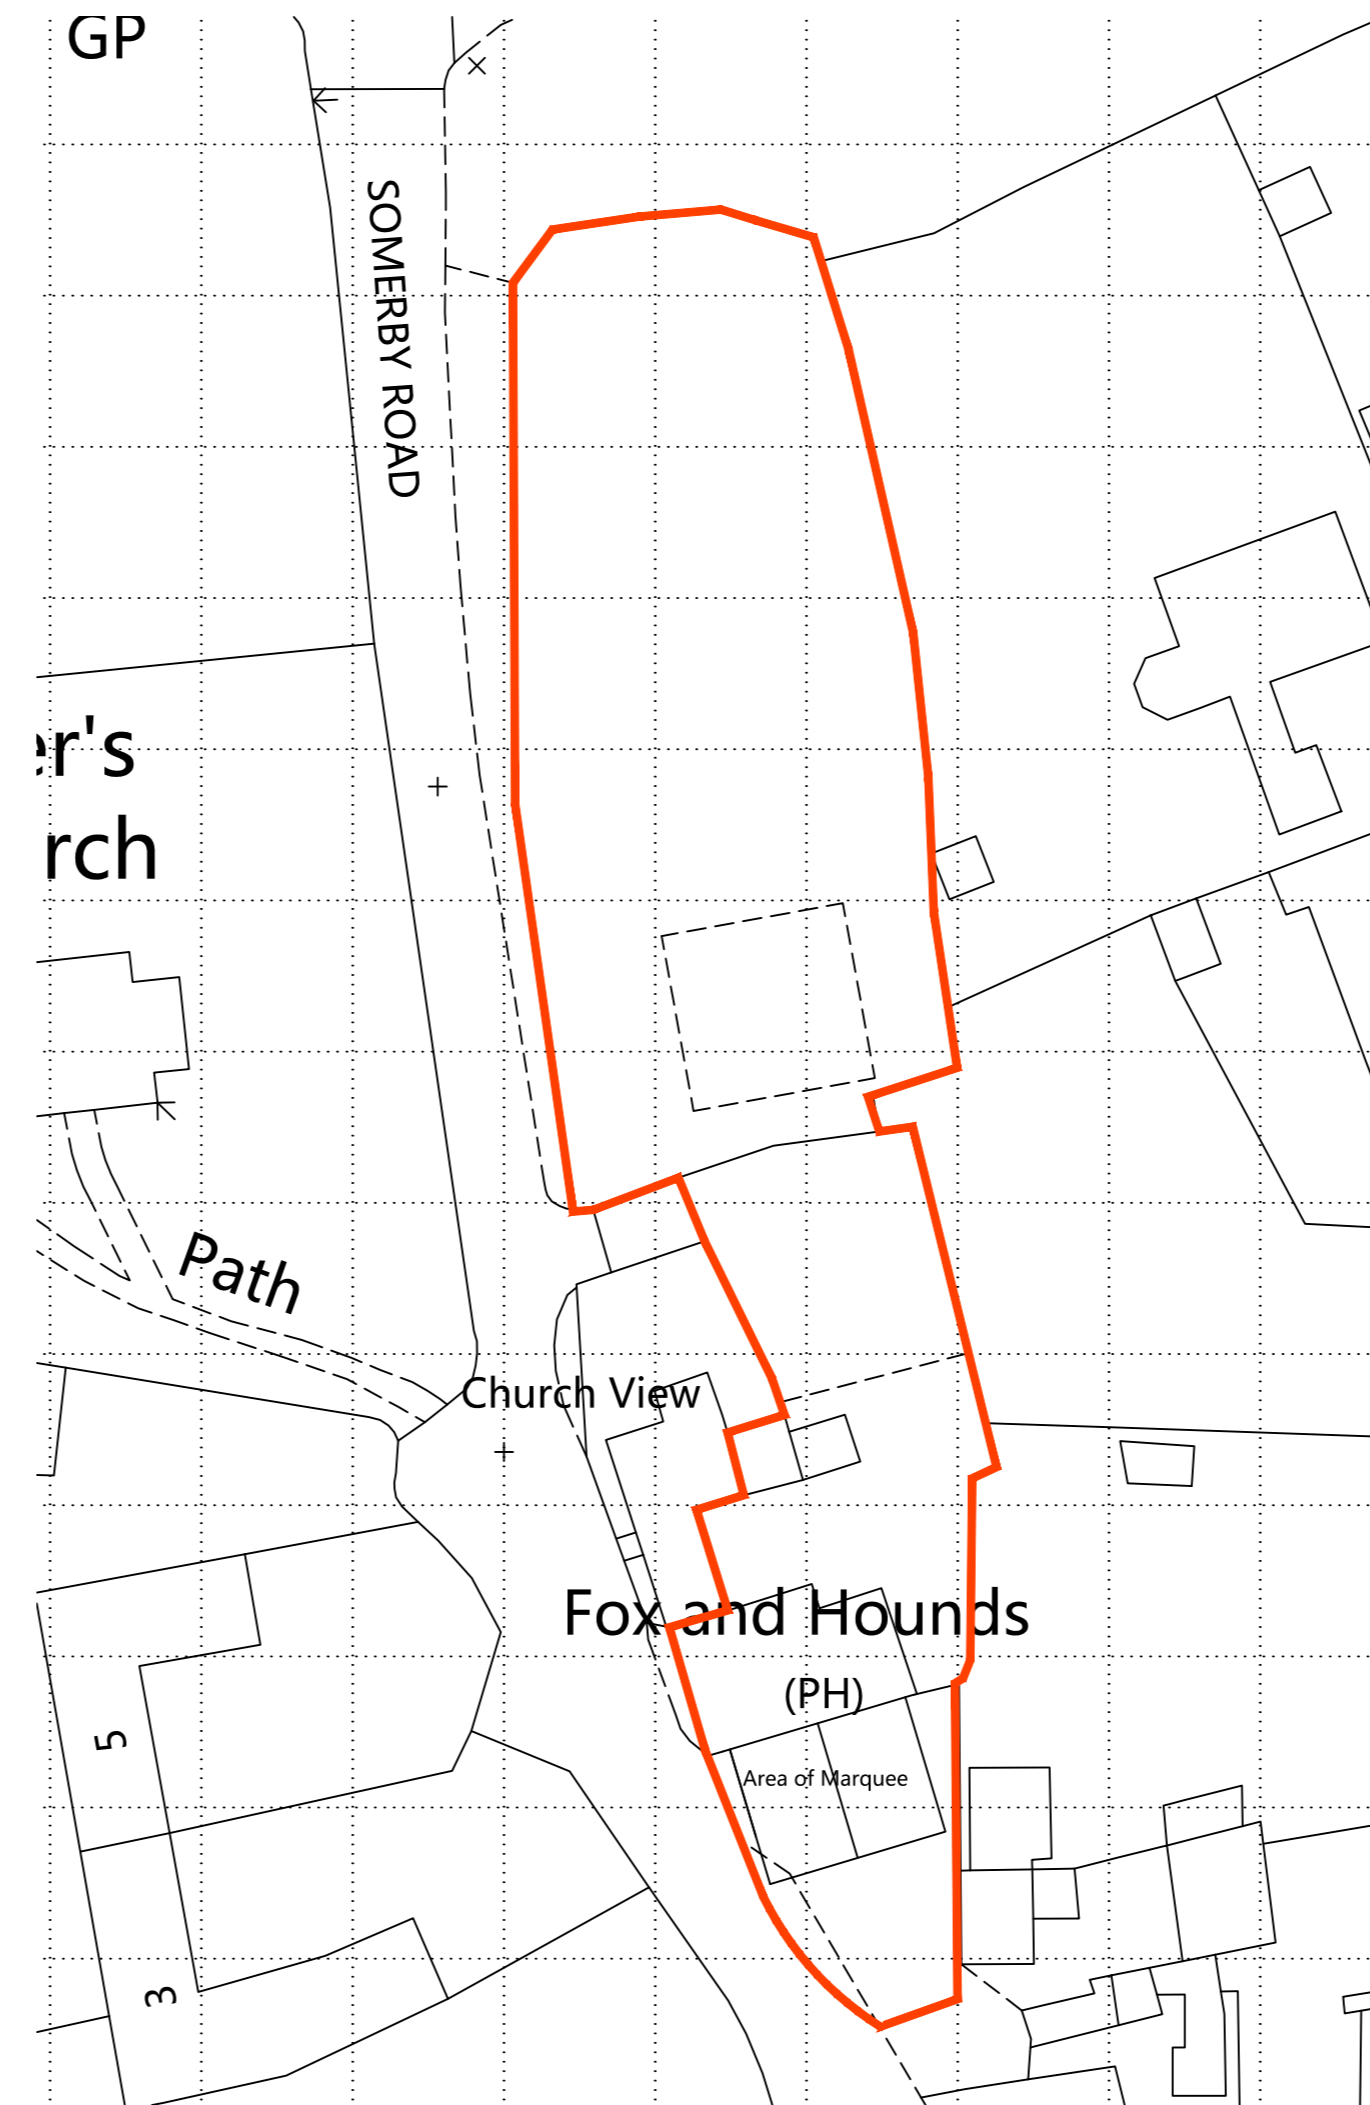

This drawing is protected under the copyright designers & patents act 1988. Do not scale, plotted dimensions only are to be taken as current information. All dimensions coordinates and levels are to be checked and confirmed on site prior to any works being undertaken.

Site as Existing 1:500

Site with Marquee 1:500

Location Plan 1:1250

Fox and Hounds Knossington

Site Plans

Scale. 1:500, 1:1250@ A2 Date. November 2022

Dwg No. 2001 Revision. -

Brook House Consulting