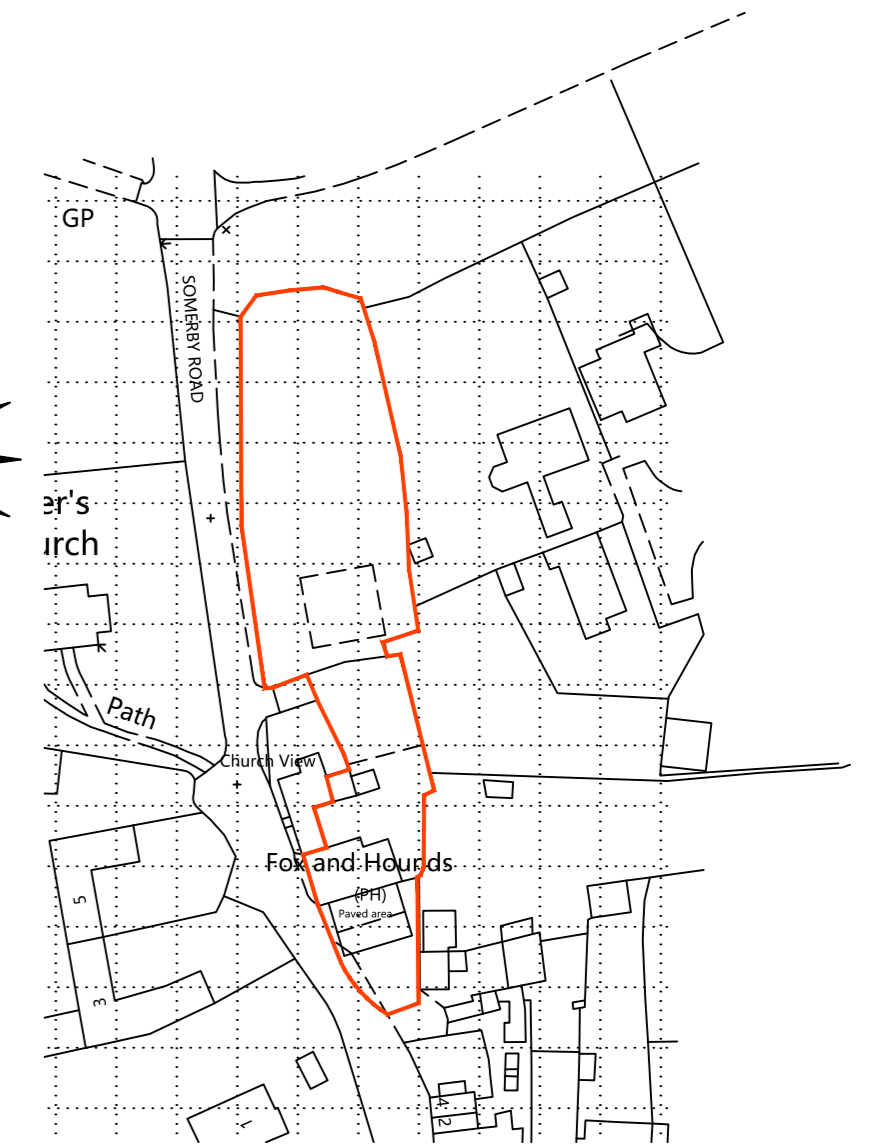

This drawing is protected under the copyright designers & patents act 1988. Do not scale, plotted dimensions only are to be taken as current information. All dimensions coordinates and levels are to be checked and confirmed on site prior to any works being undertaken.

Site as Existing 1:500

Site with Marquee 1:500

Location Plan 1:1250

Fox and Hounds Knossington

Site Plans

Scale. 1:500, 1:1250@ A2 Date. November 2022

Dwg No. 2001 Revision. -

Brook House Consulting