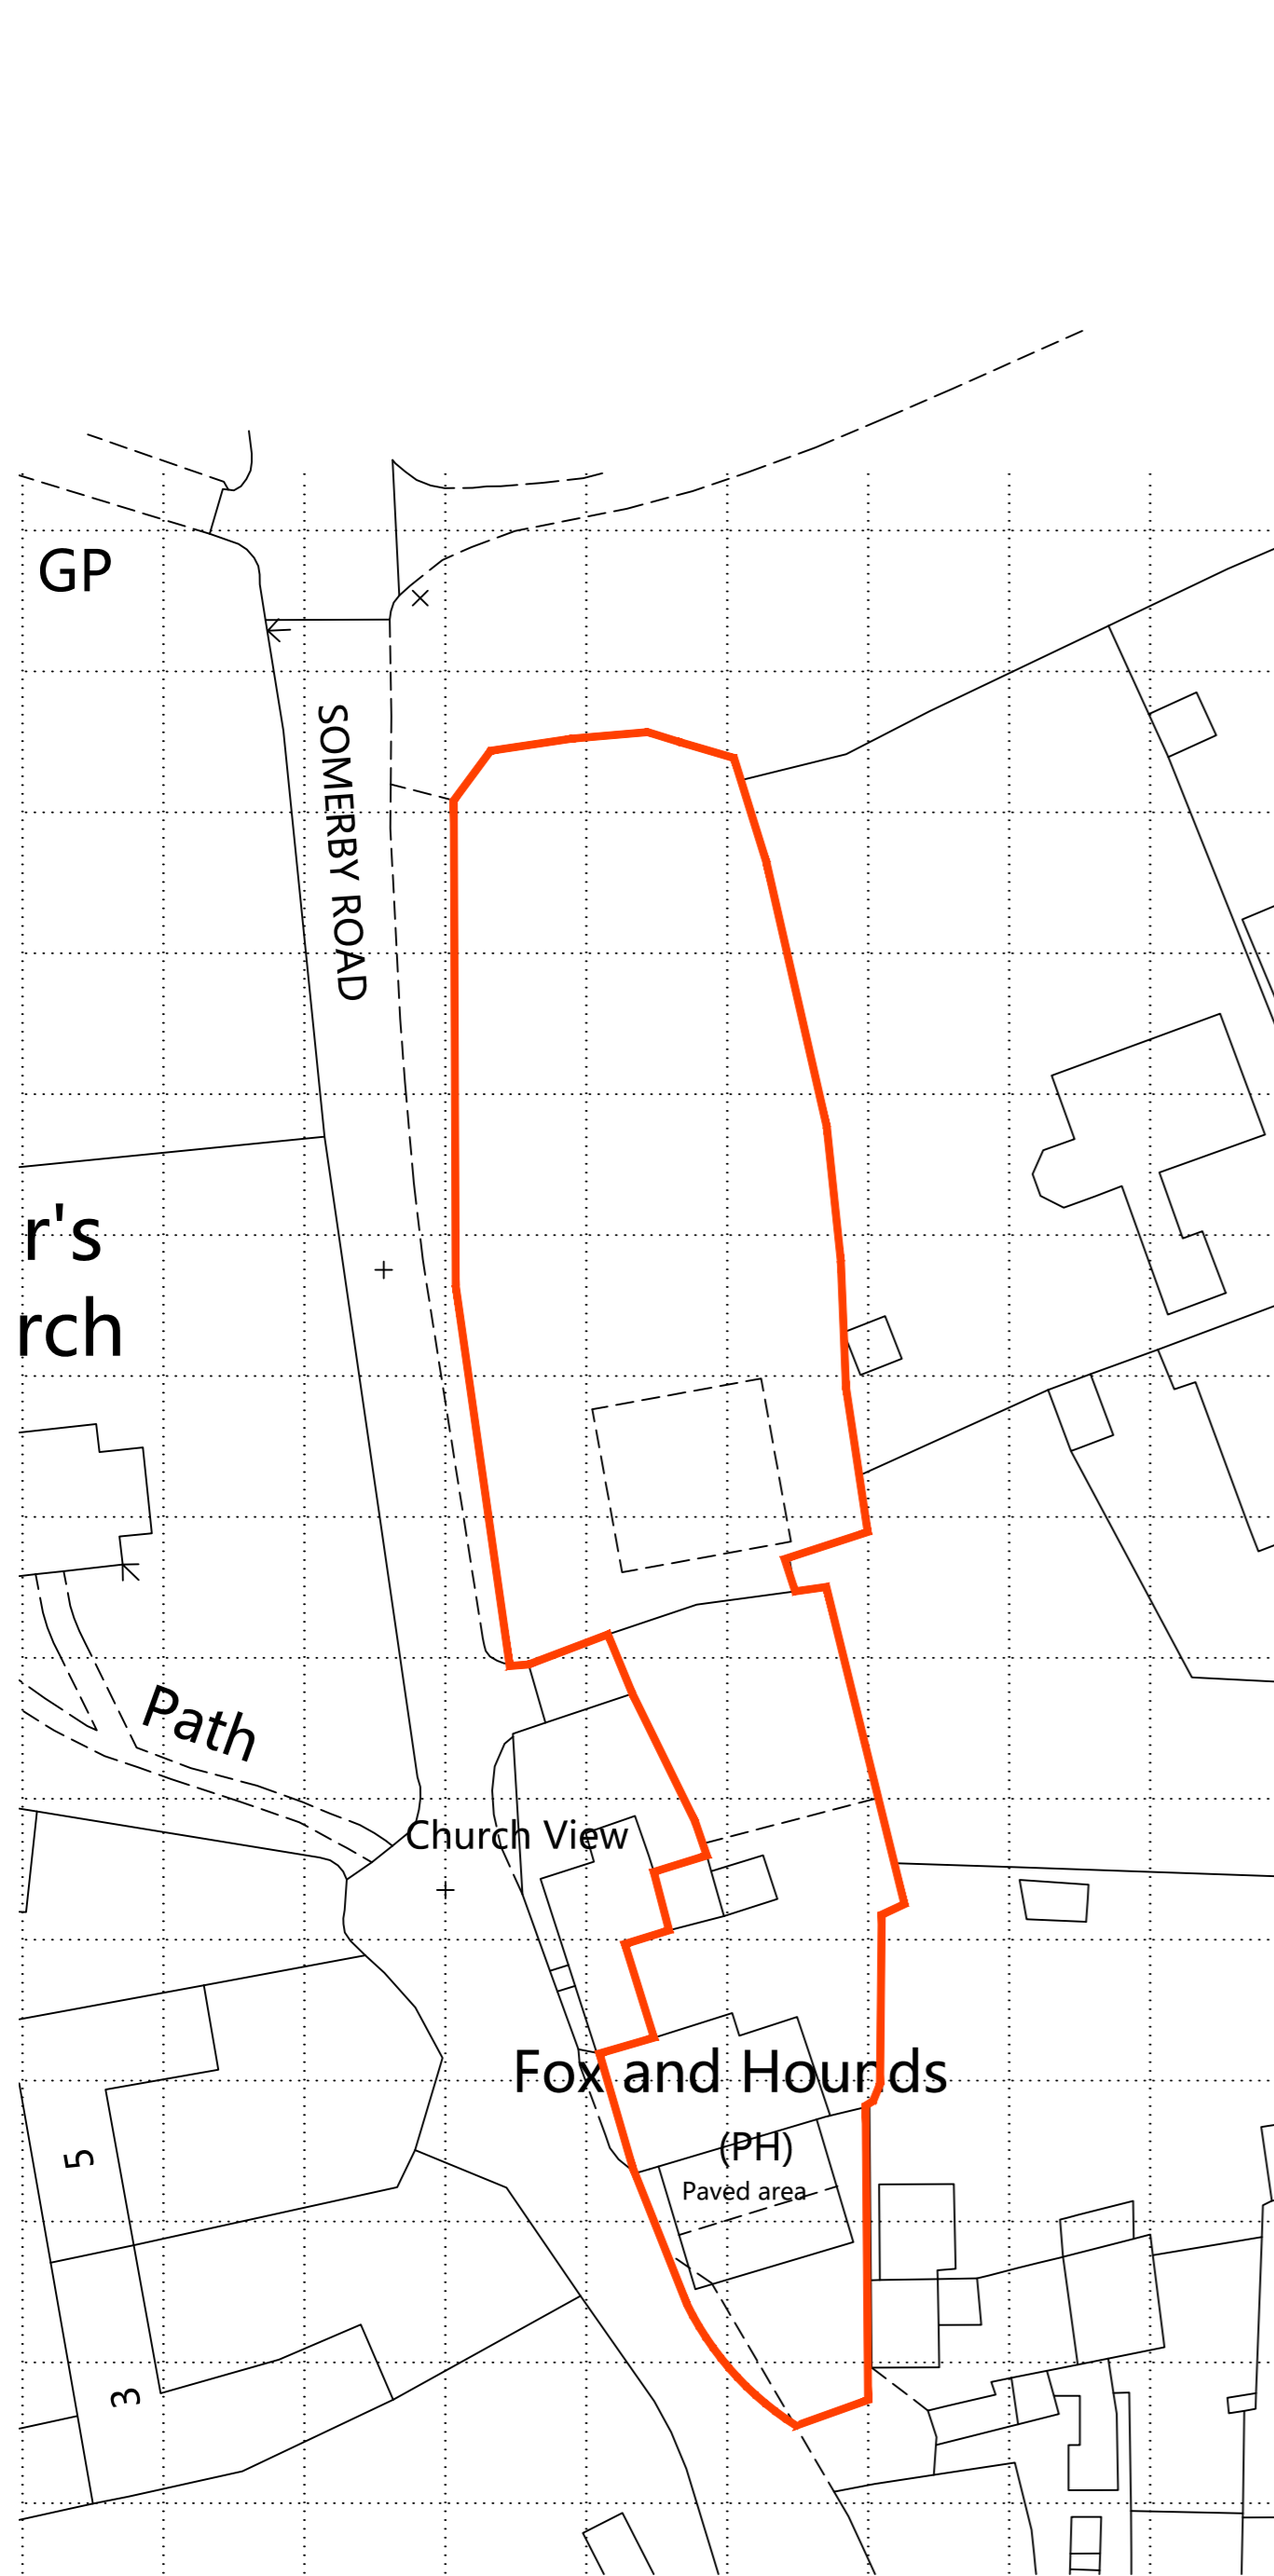

This drawing is protected under the copyright designers & patents act 1988. Do not scale, plotted dimensions only are to be taken as current information. All dimensions coordinates and levels are to be checked and confirmed on site prior to any works being undertaken.

Site as Existing 1:500

Site with Marquee 1:500

Location Plan 1:1250

Fox and Hounds Knossington

Site Plans

Scale. 1:500, 1:1250@ A2 Date. November 2022

Dwg No. 2001 Revision. -

Brook House Consulting