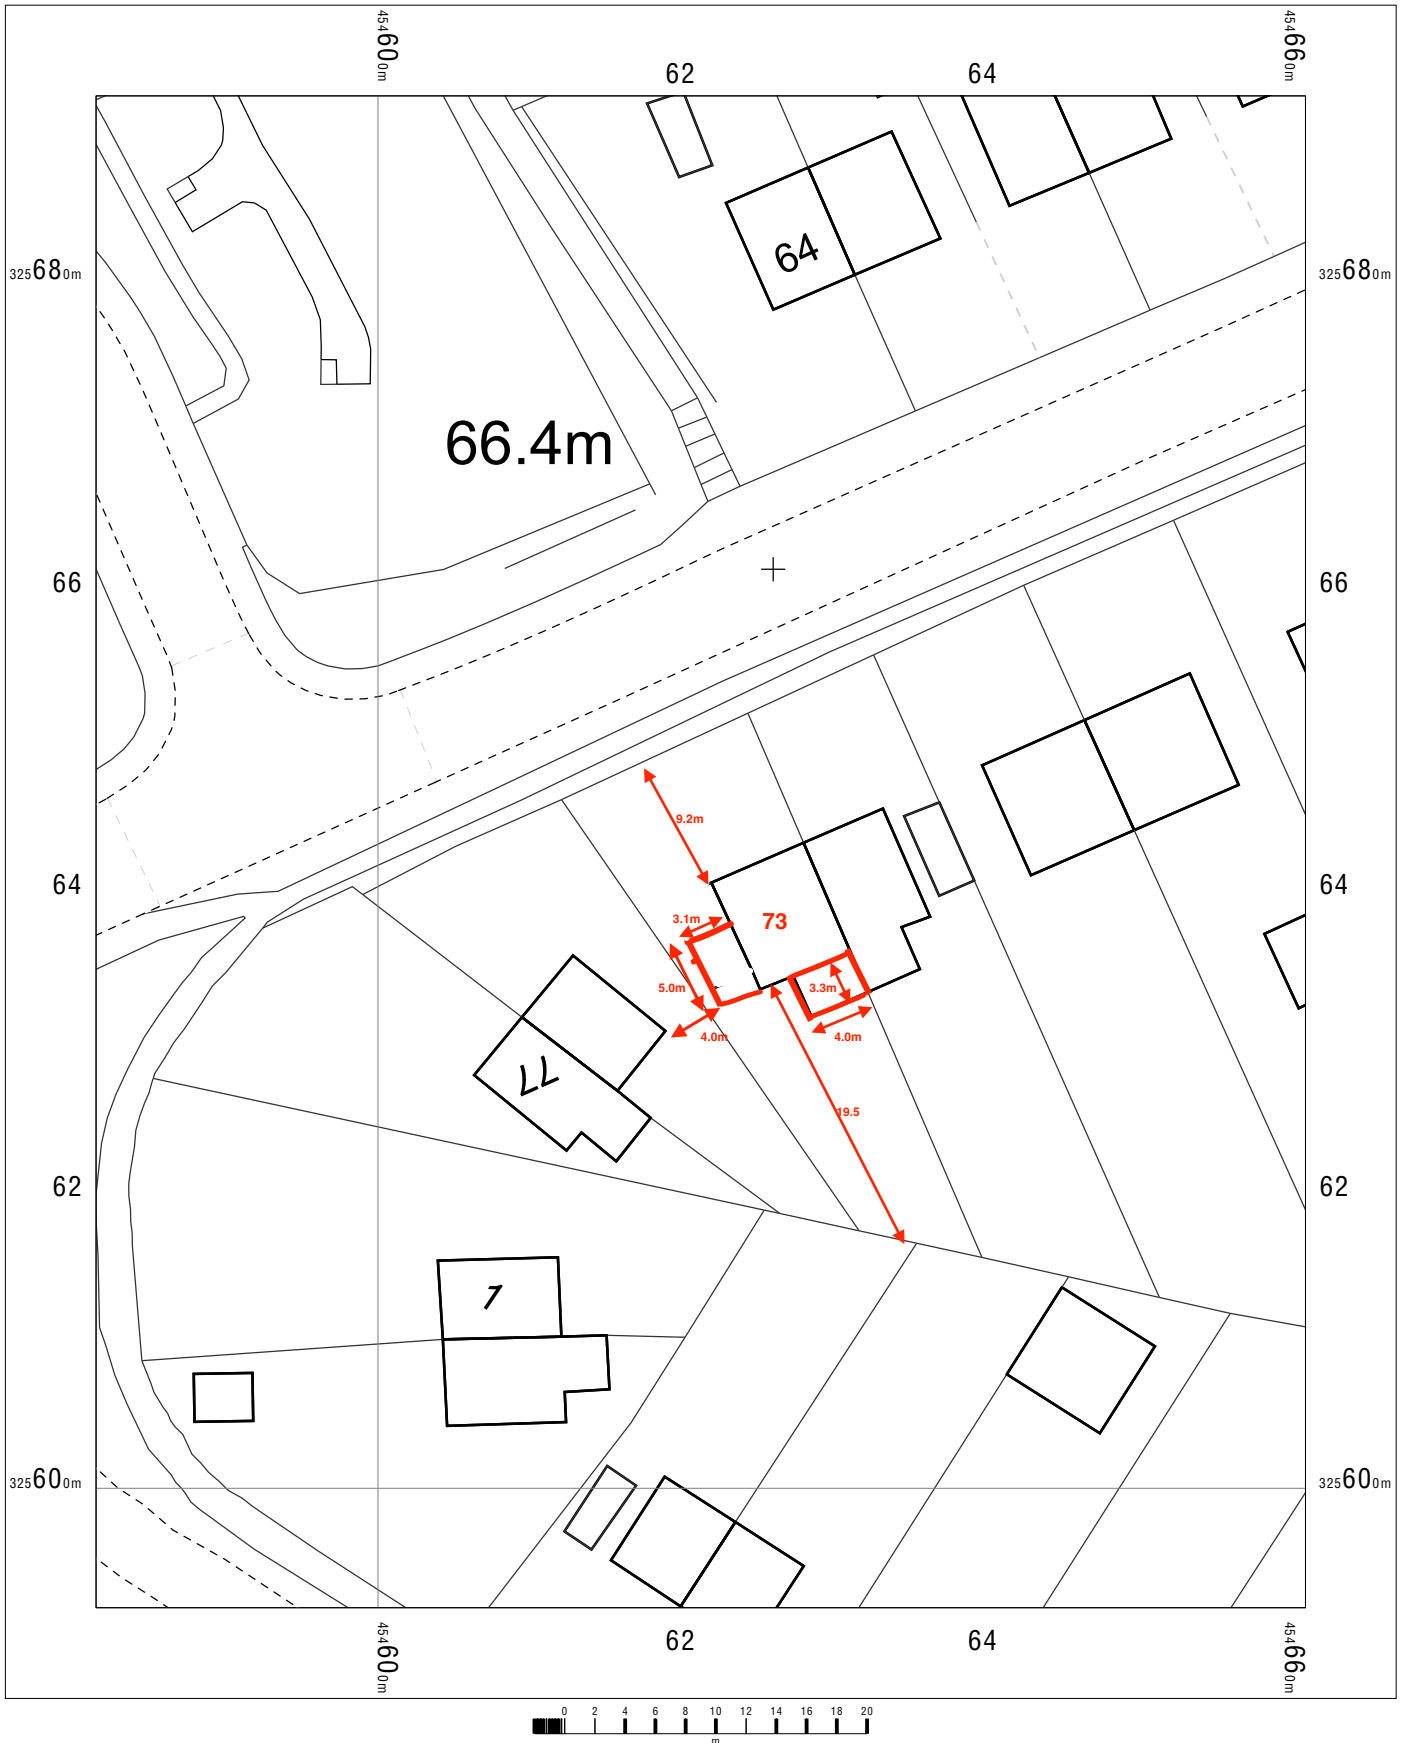

Avril Harding

73 Woodgate Road East leake LE12 6PX

OS MasterMap 1250/2500/10000 scale
Thursday, November 10, 2022, ID: JEW-01071349
maps.johnwright.com

1:500 scale print at A4, Centre: 454621 E, 325642 N

©Crown Copyright Ordnance Survey. Licence no. AC0000805567

johnwright