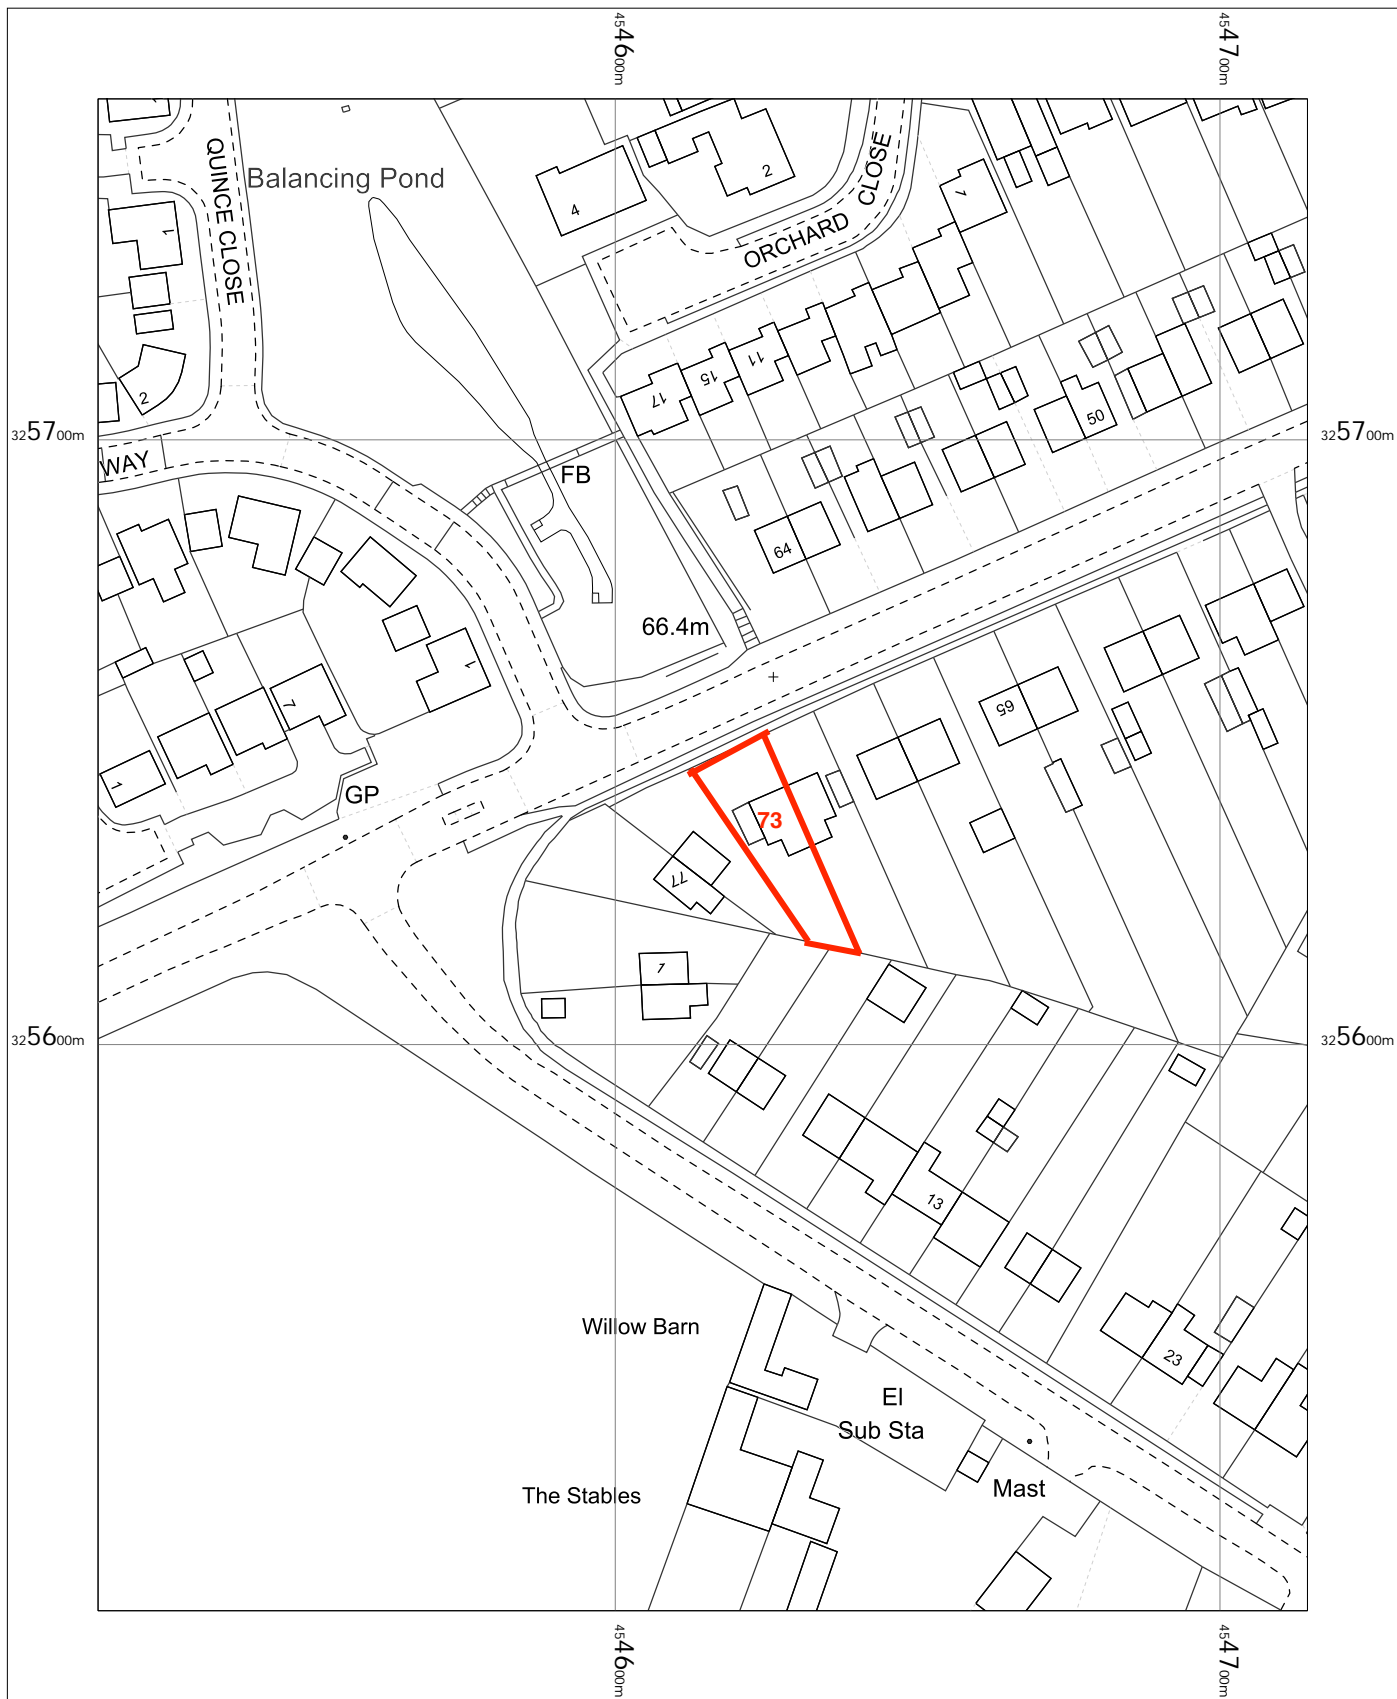

# Avril Harding

73 woodgate road eas tleake LE12 6px

OS MasterMap 1250/2500/10000 scale  
Thursday, November 10, 2022, ID: JEW-01071348  
maps.johnwright.com

1:1250 scale print at A4, Centre: 454614 E, 325631 N

©Crown Copyright Ordnance Survey. Licence no. AC0000805567

johnwright