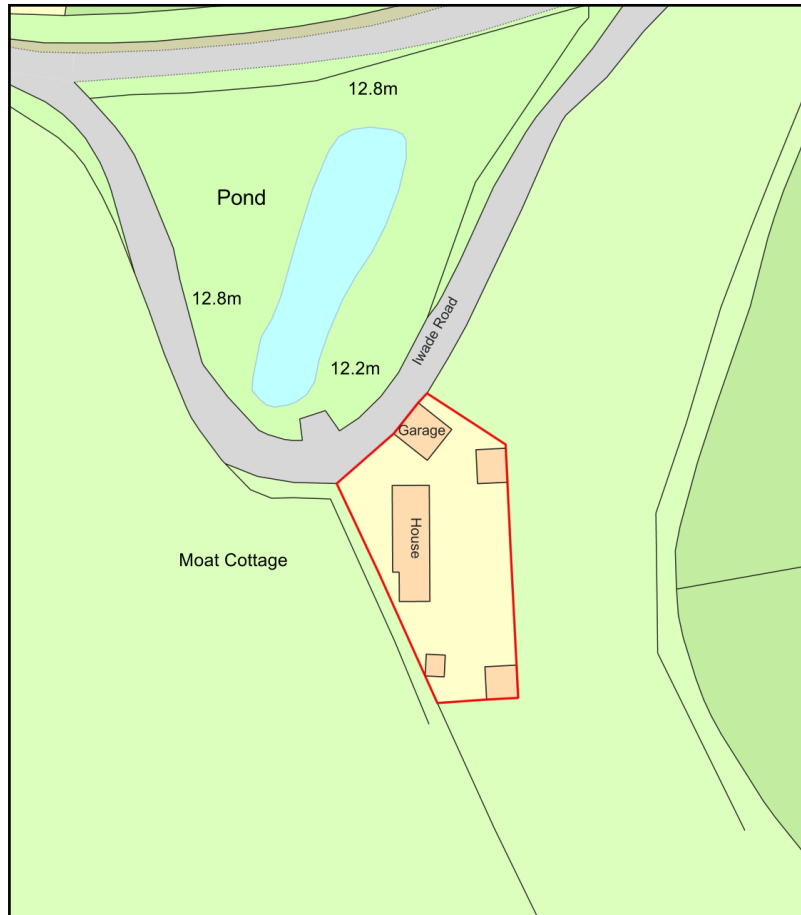

Location Plan - Moat Cottage, Newington, ME9 7JY

Plan Produced for: Peter Osborne
Date Produced: 20 Nov 2022
Plan Reference Number: TQRQM22324091813569
Scale: 1:1250 @ A4