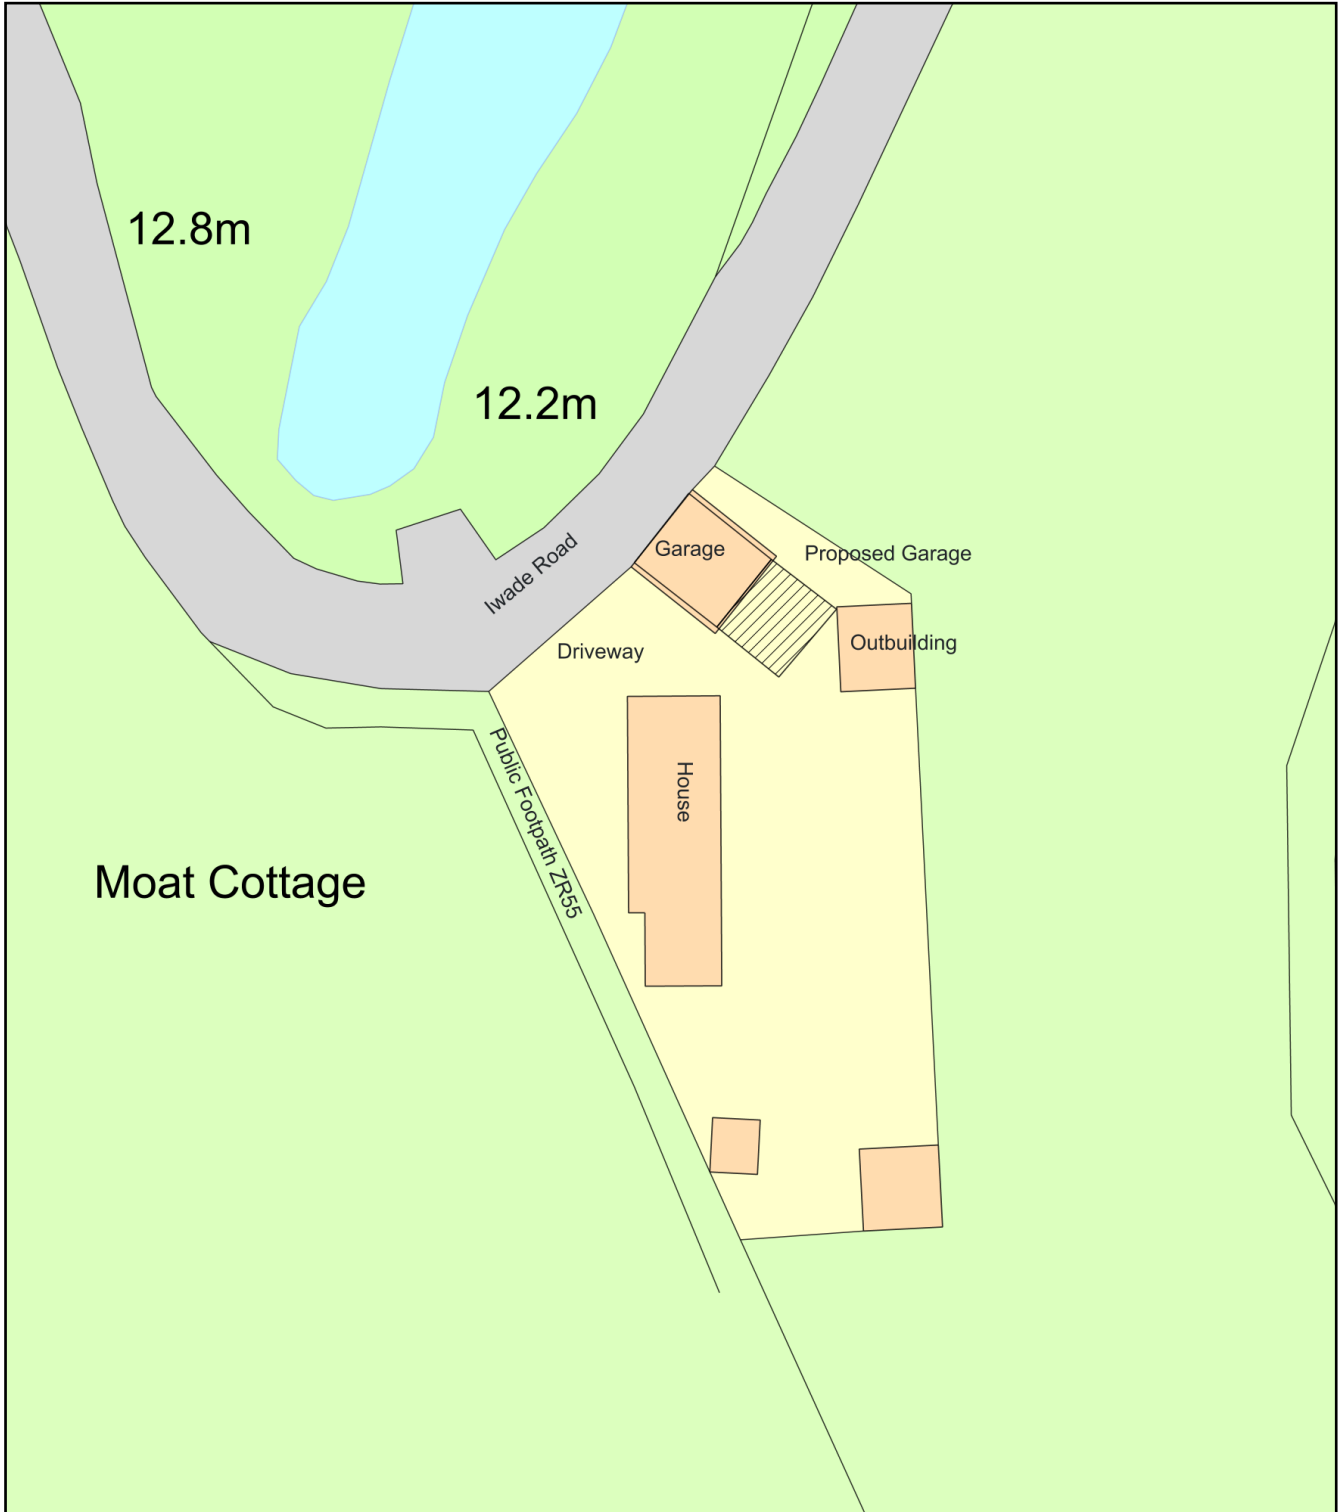

Site Plan - Moat Cottage, Newington, ME9 7JY

Plan Produced for: Peter Osborne

Date Produced: 20 Nov 2022

Plan Reference Number: TQRQM22324101556531

Scale: 1:500 @ A4