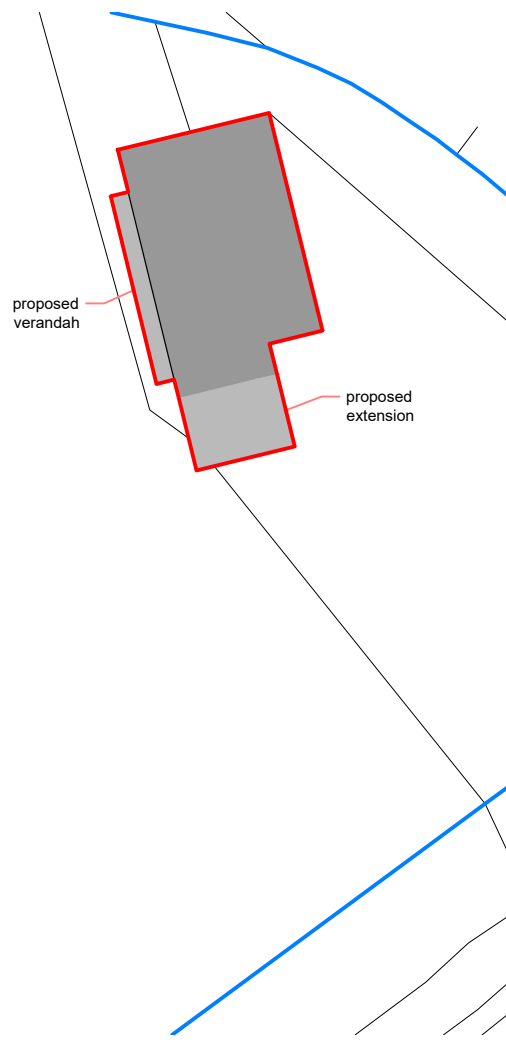

Block plan as existing

Scale bar 1:500 @ A3

Block plan as proposed

Location plan

Scale bar 1:1250 @ A3

Ian Smillie Architectural Services
 75 Camden Road, Ipswich IP3 8JN
 telephone 01473 714209
 Do not scale from this drawing
 - If in doubt ASK

Rev. A: Red line amended
 BATTISFORD CRICKET CLUB
 Site location and block plan
 Proposed single storey side extension to improve facilities
 Cricket Field, Moats Tye near Battisford, Suffolk
 Scales 1:500 & 1:1250 @ A3 drg. number 2022095/01
 Rev. A