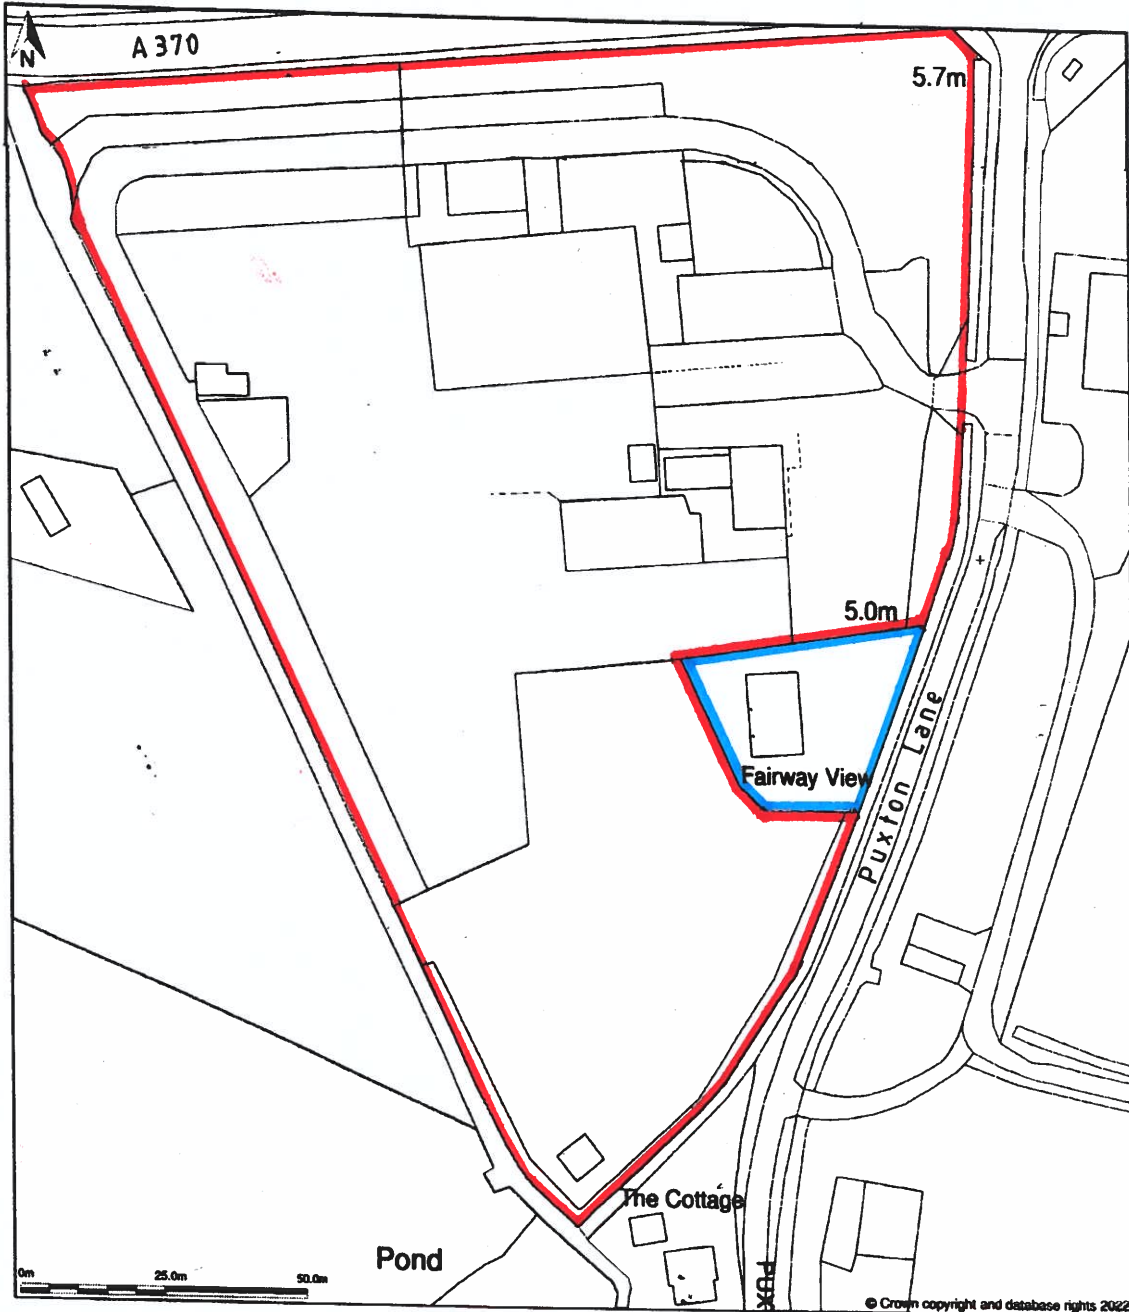

**Garden Park, Puxton Lane, Hewish BS24 6TA**

Site Plan shows area bounded by: 340600.39, 164181.64 340600.38, 164381.64 (at a scale of 1:1250), OSGridRef: ST40706428. The representation of a road, track or path is no evidence of a right of way. The representation of features as lines is no evidence of a property boundary.

Produced on 10th Nov 2022 from the Ordnance Survey National Geographic Database and incorporating surveyed revision available at this date. Reproduction in whole or part is prohibited without the prior permission of Ordnance Survey. © Crown copyright 2022. Supplied by <https://www.buyaplan.co.uk> digital mapping a licensed Ordnance Survey partner (100053143). Unique plan reference: #00776188-9FBA5F