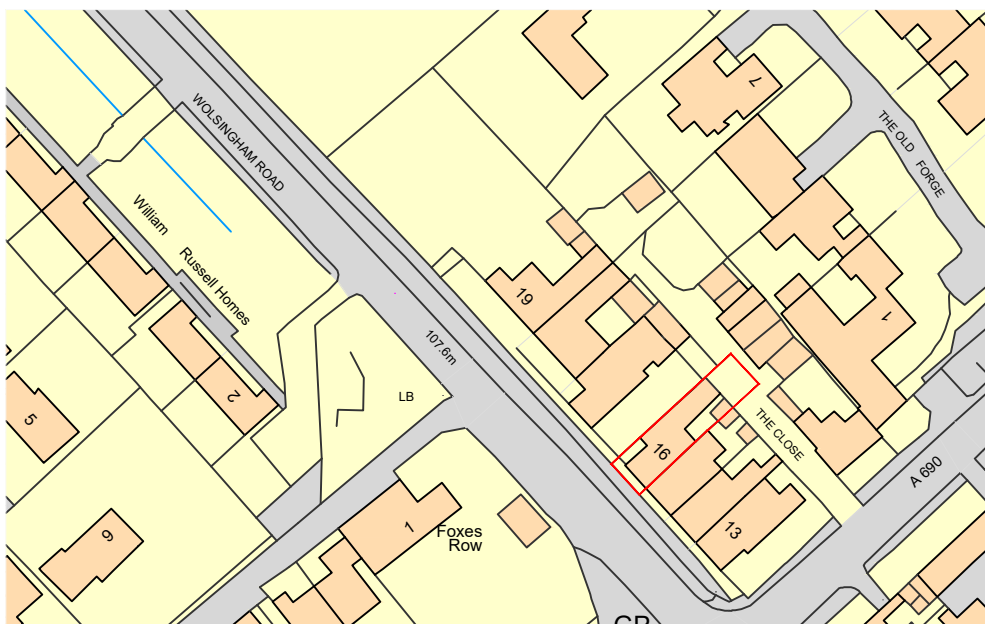

block plan

location plan

16 the village
brancepeth