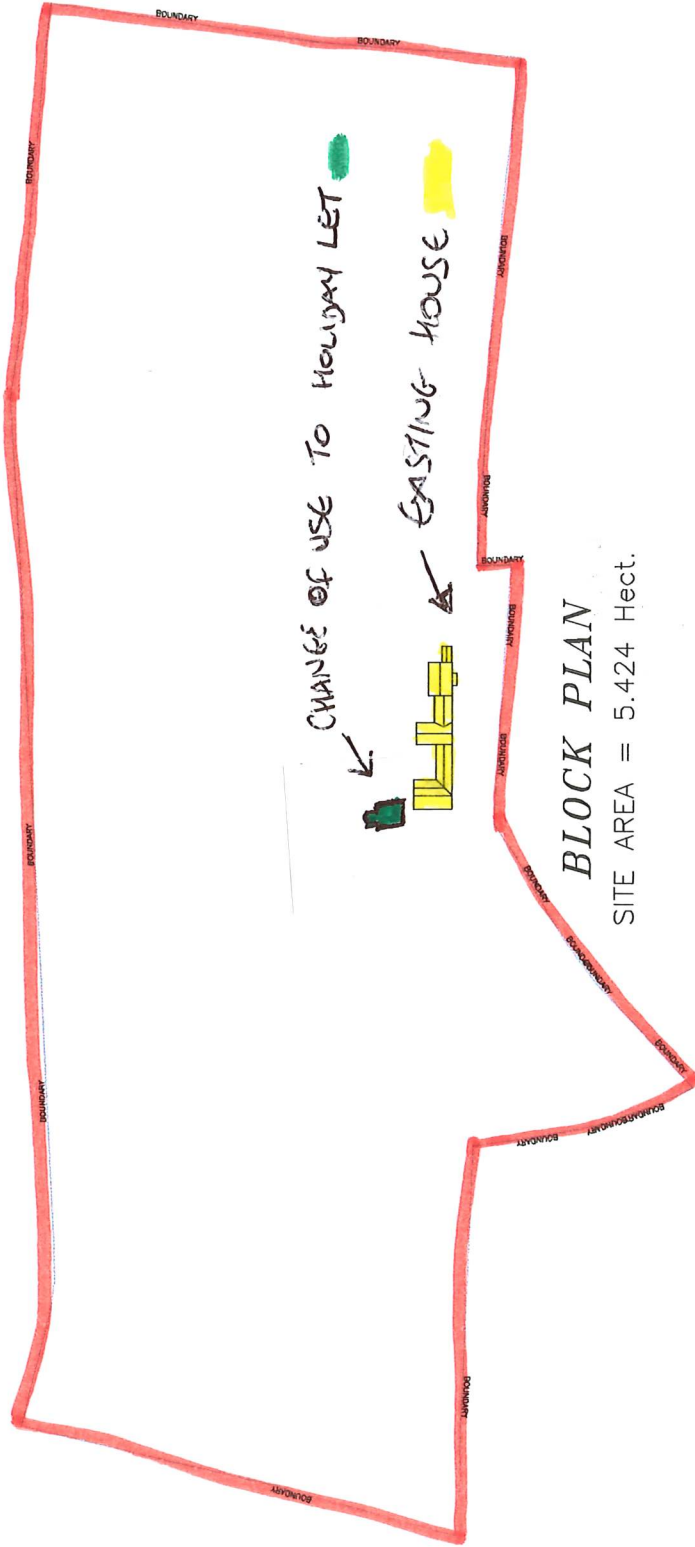

DO NOT SCALE - IF IN DOUBT ASK !

**BOUNDARY**

### BLOCK PLAN

SITE AREA = 5.424 Hect.

PROPOSED: **CHANGE of use**

FOR: **MR & MRS HOWARD**  
AT: **DECOY HOUSE**  
**HAUGHTON**  
**NOTTS**

SCALE:- 1:500 1:100 1:50 1:10