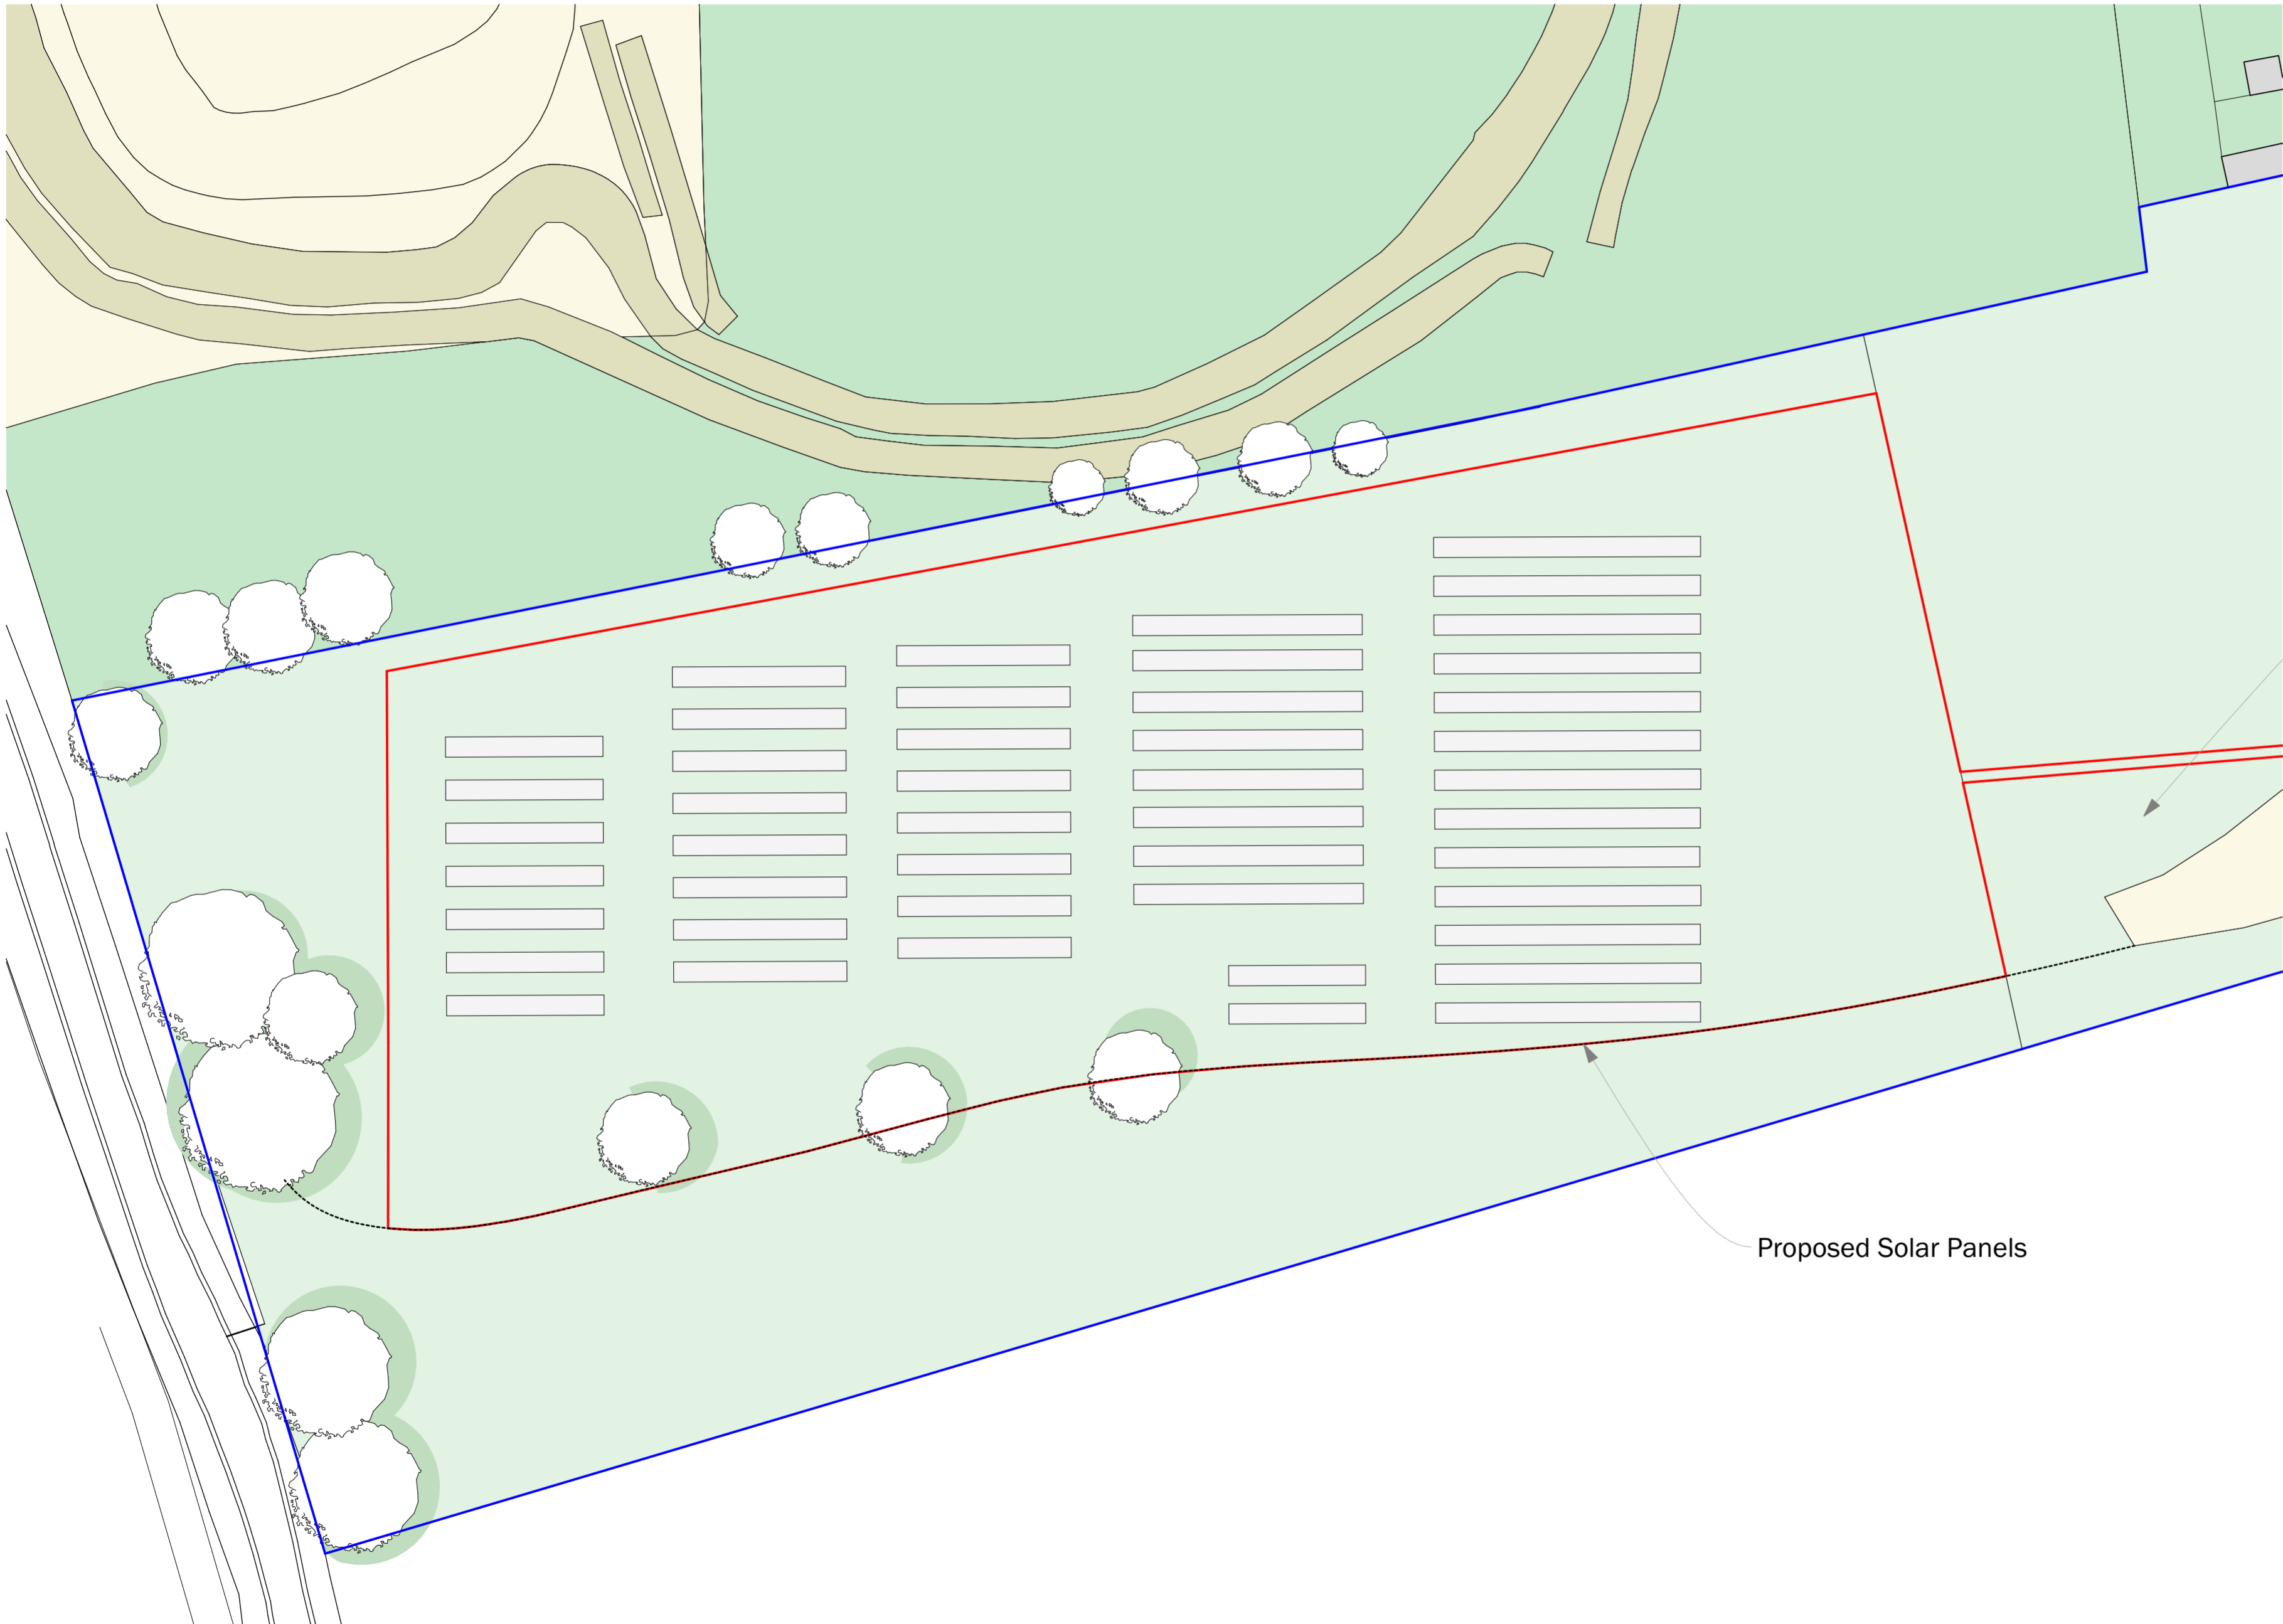

Issue Status		Planning		
This drawing is copyright. Only figured dimensions to be worked to.				
Revision	Drawn	Check	Date	
A	JDA	NDM	Nov 22	

AG Pearce Ltd

Proposed Solar Panels

client		
A G Pearce Ltd		
project		
Proposed Solar Installation Alfred G Pearce Castle Road, Wormegay		
drawing		
Proposed Site Plan		
date	scale	@ A2
JUNE 2022	1:500	
drawn	check	
KF	JDA	

22	042910	0003	A
----	--------	------	---

Indicative Site Plan