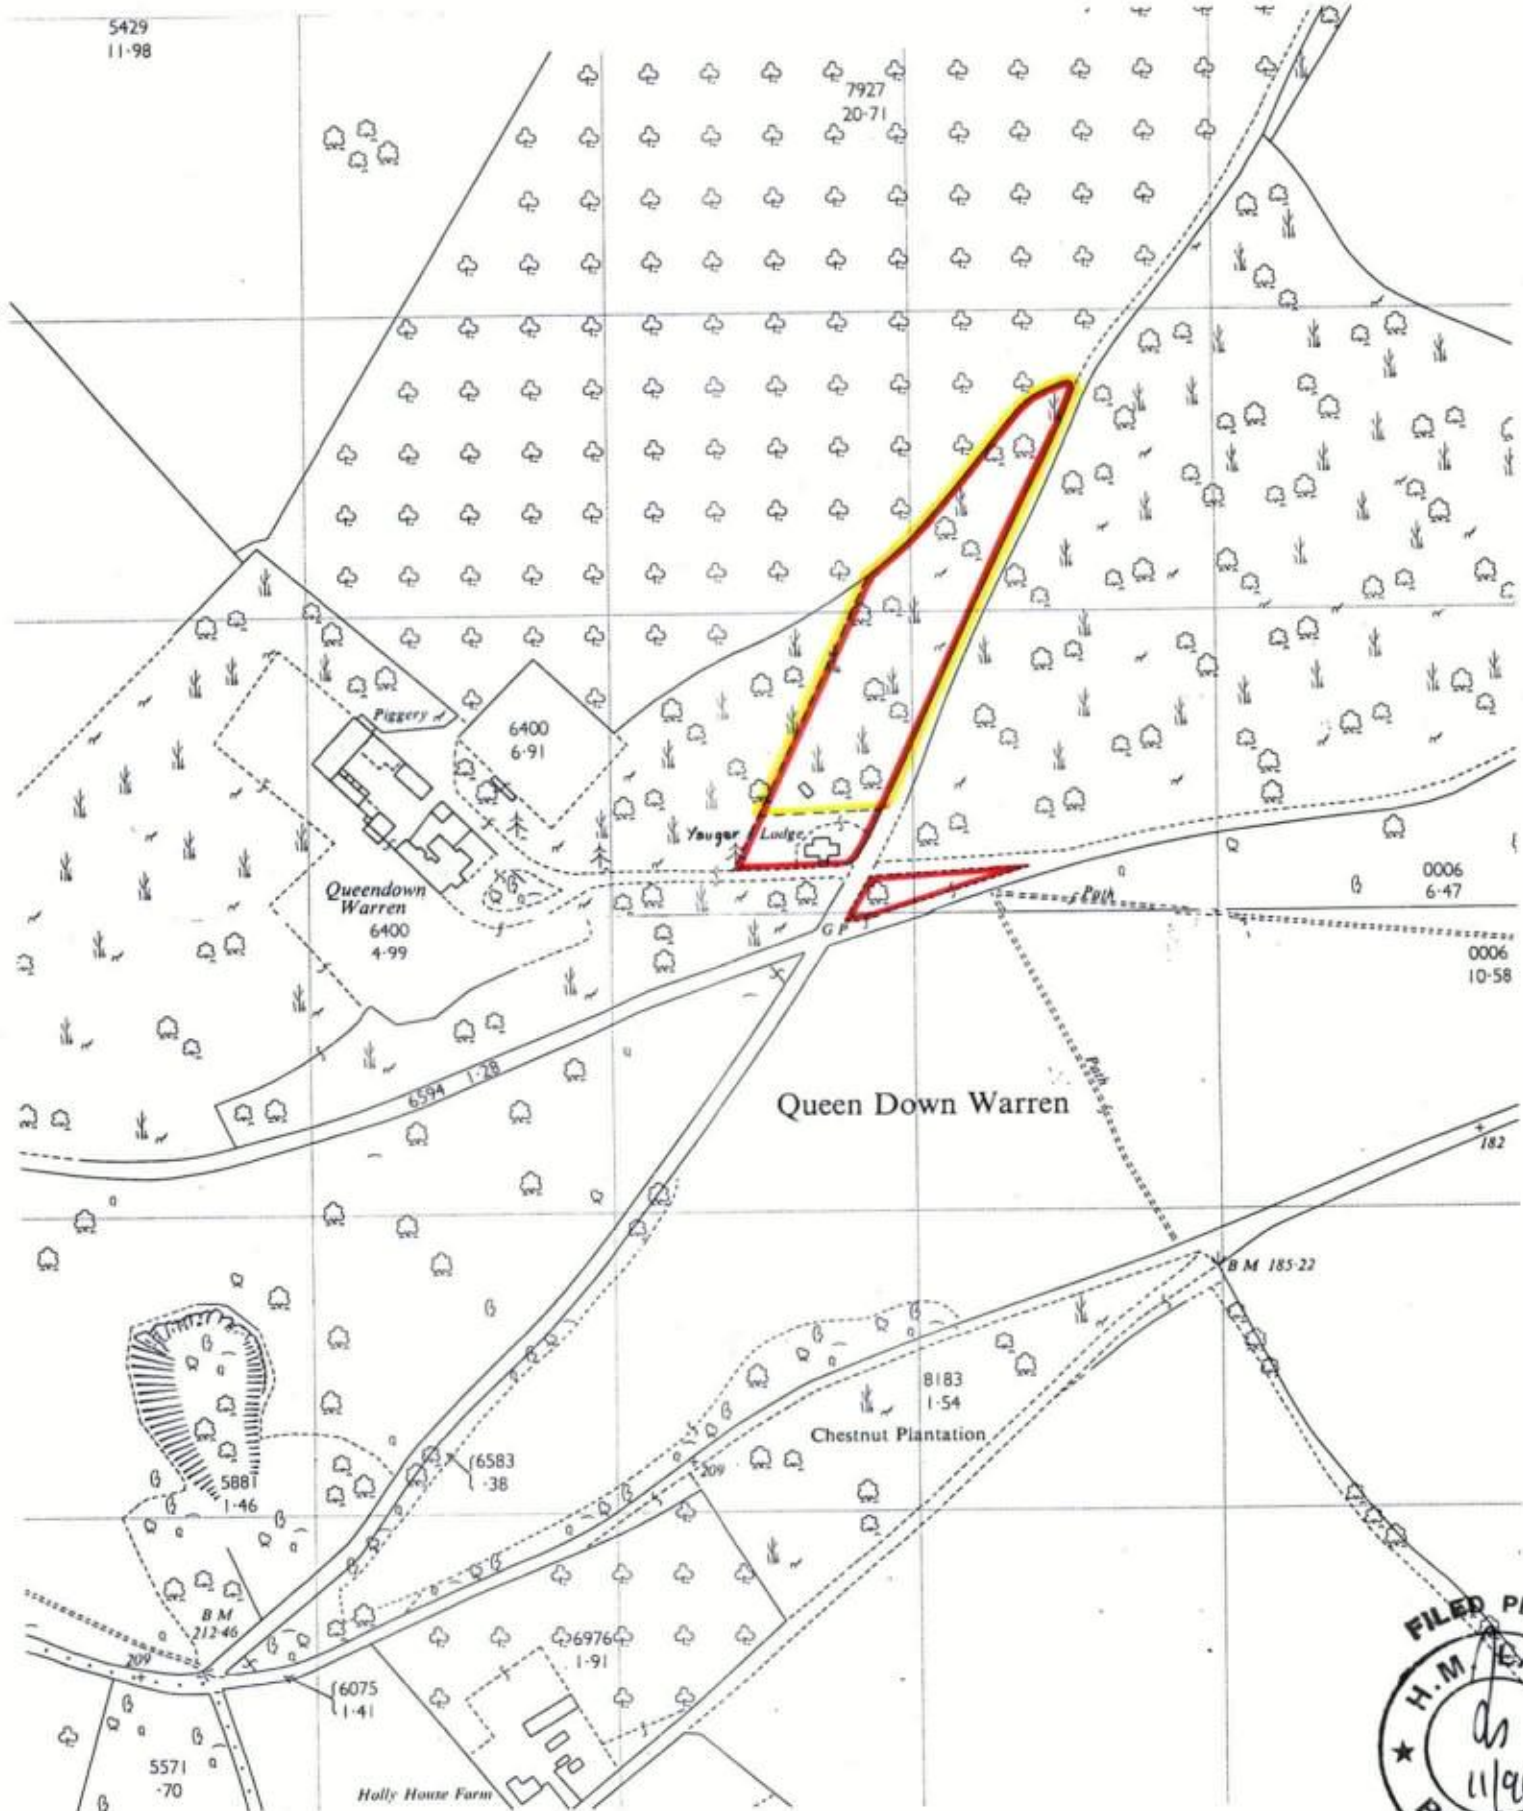

H.M. LAND REGISTRY		TITLE NUMBER	
		K765715	
ORDNANCE SURVEY PLAN REFERENCE	TQ 8262	TQ 8263	Scale 1/2500
COUNTY KENT	DISTRICT SWALE		© Crown Copyright

This title is dealt with by Land Registry, Tunbridge Wells Office.  
 This is a copy of the title plan on 9 OCT 2006 at 15:47:30. This copy does not take account of any application made after that time even if still pending in the Land Registry when this copy was issued.  
 This copy is not an 'Official Copy' of the title plan. An official copy of the title plan is admissible in evidence in a court to the same extent as the original. A person is entitled to be indemnified by the registrar if he suffers loss by reason of a mistake in an official copy. If you want to obtain an official copy, the Land Registry web site explains how to do this.  
 The Land Registry endeavours to maintain high quality and scale accuracy of title plan images. The quality and accuracy of any print will depend on your printer, your computer and its print settings. When printed, the copy plan will not necessarily be to the scale shown on the original.  
 © Crown Copyright. Produced by HMLR. Further reproduction in whole or in part is prohibited without the prior written permission of Ordnance Survey. Licence Number GD272728.