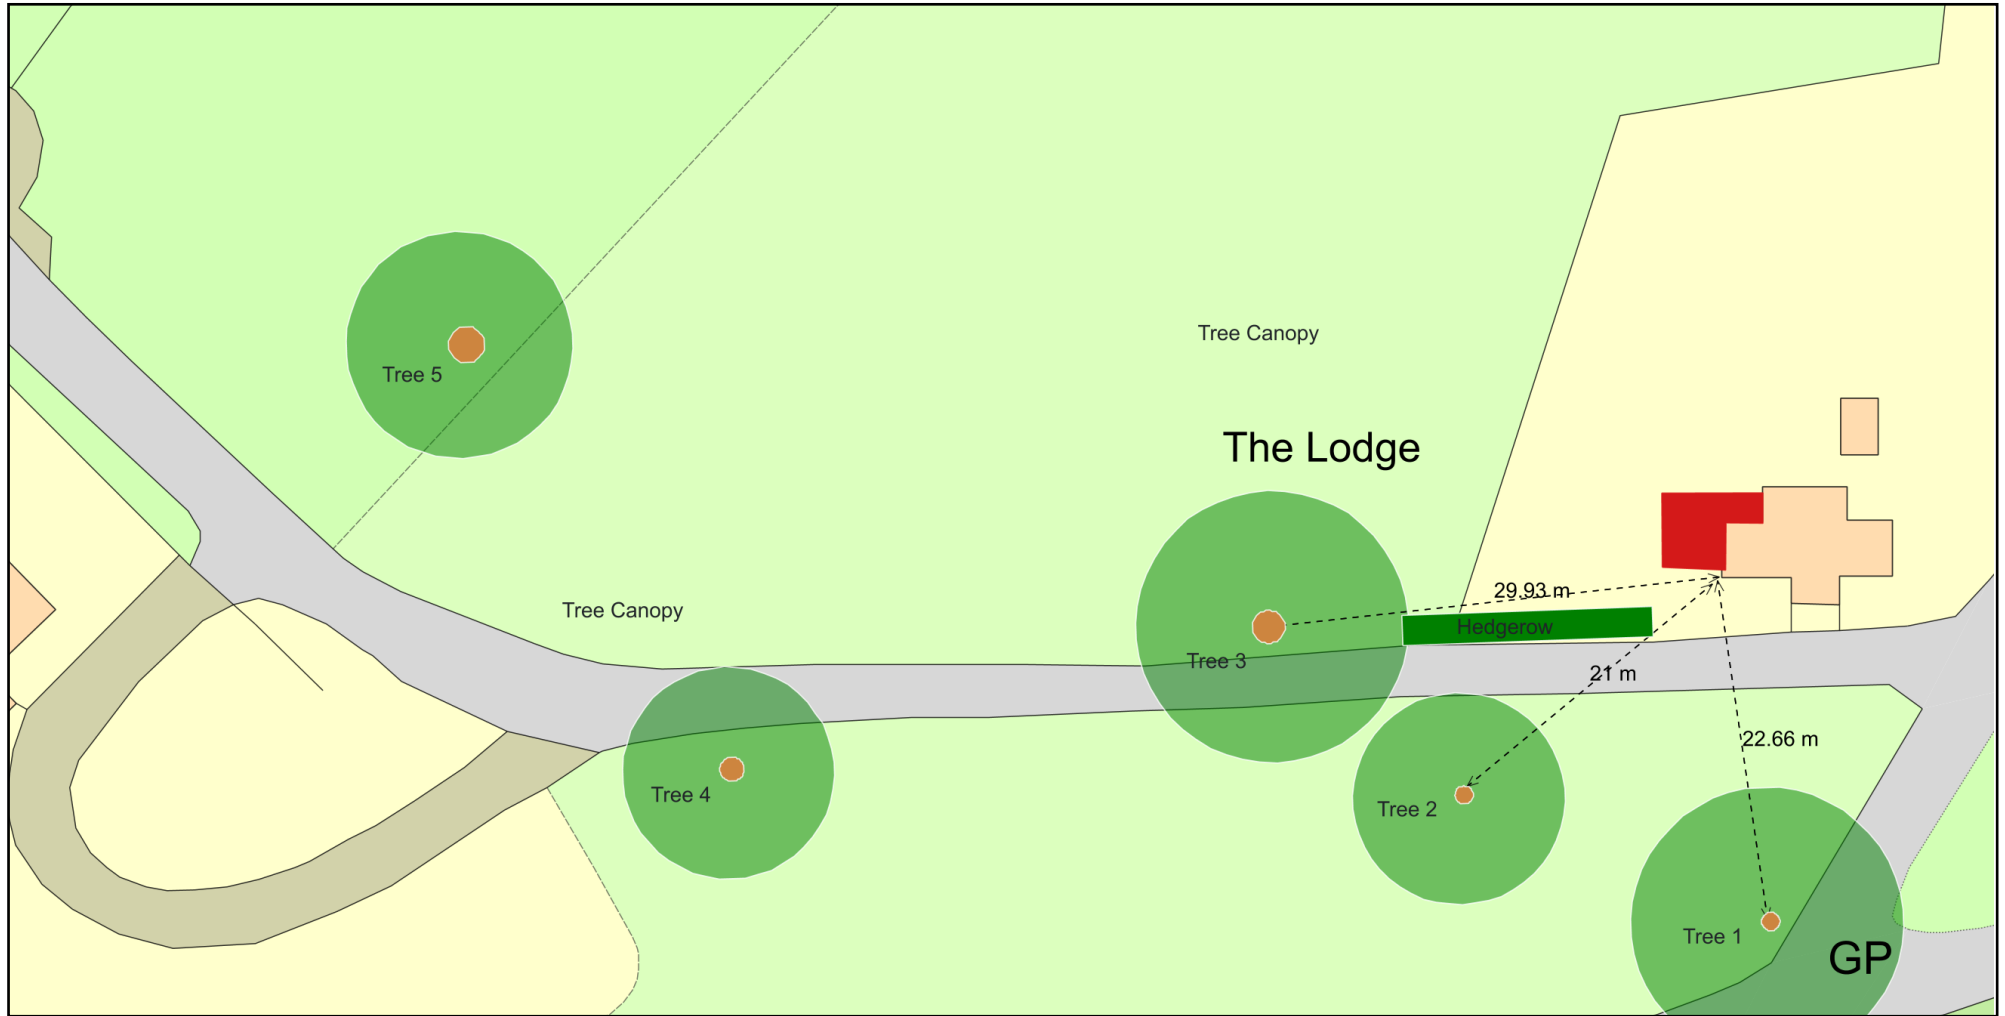

Yaughter Lodge Block and Tree Plan

Plan Produced for: Planning

Date Produced: 19 Nov 2022

Plan Reference Number: TQRQM22323110317648

Scale: 1:500 @ A4

© Crown copyright and database rights 2021 OS 100042766