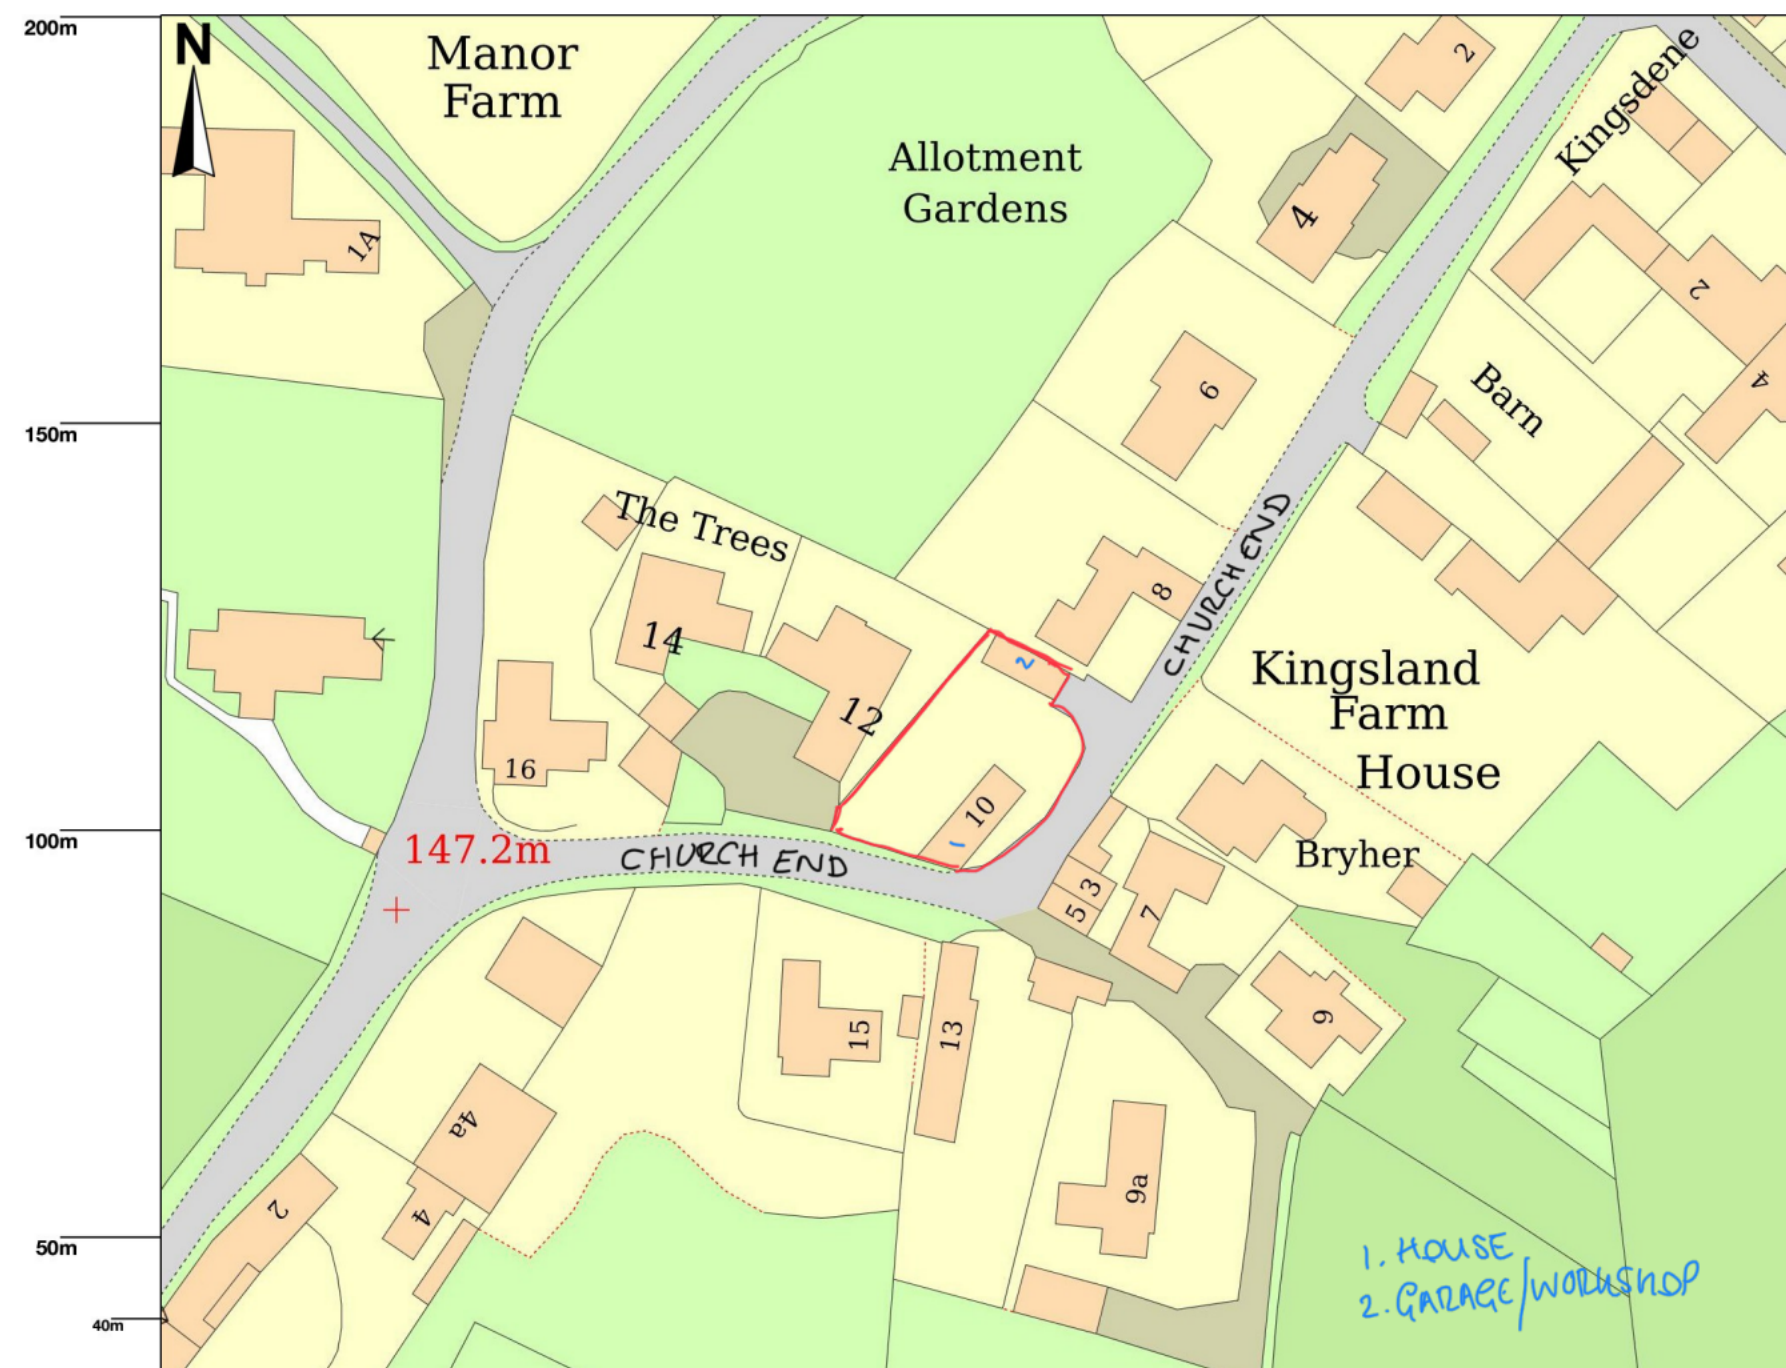

your offers - Hurry,... 2:17 PM

2:06 PM

...this email? Follow ... 2:04 PM

...the Christmas festi... 2:02 PM

GUIDE Your Map Ord... 1:46 PM

GUIDE UKPlanningM... 1:42 PM

1:38 PM

DE Your Map Order ... 11:39 AM

R A MAPFREE PLAN... 9:54 AM

Urban Threads - Sa... Nov 25

to save! Super... Nov 25