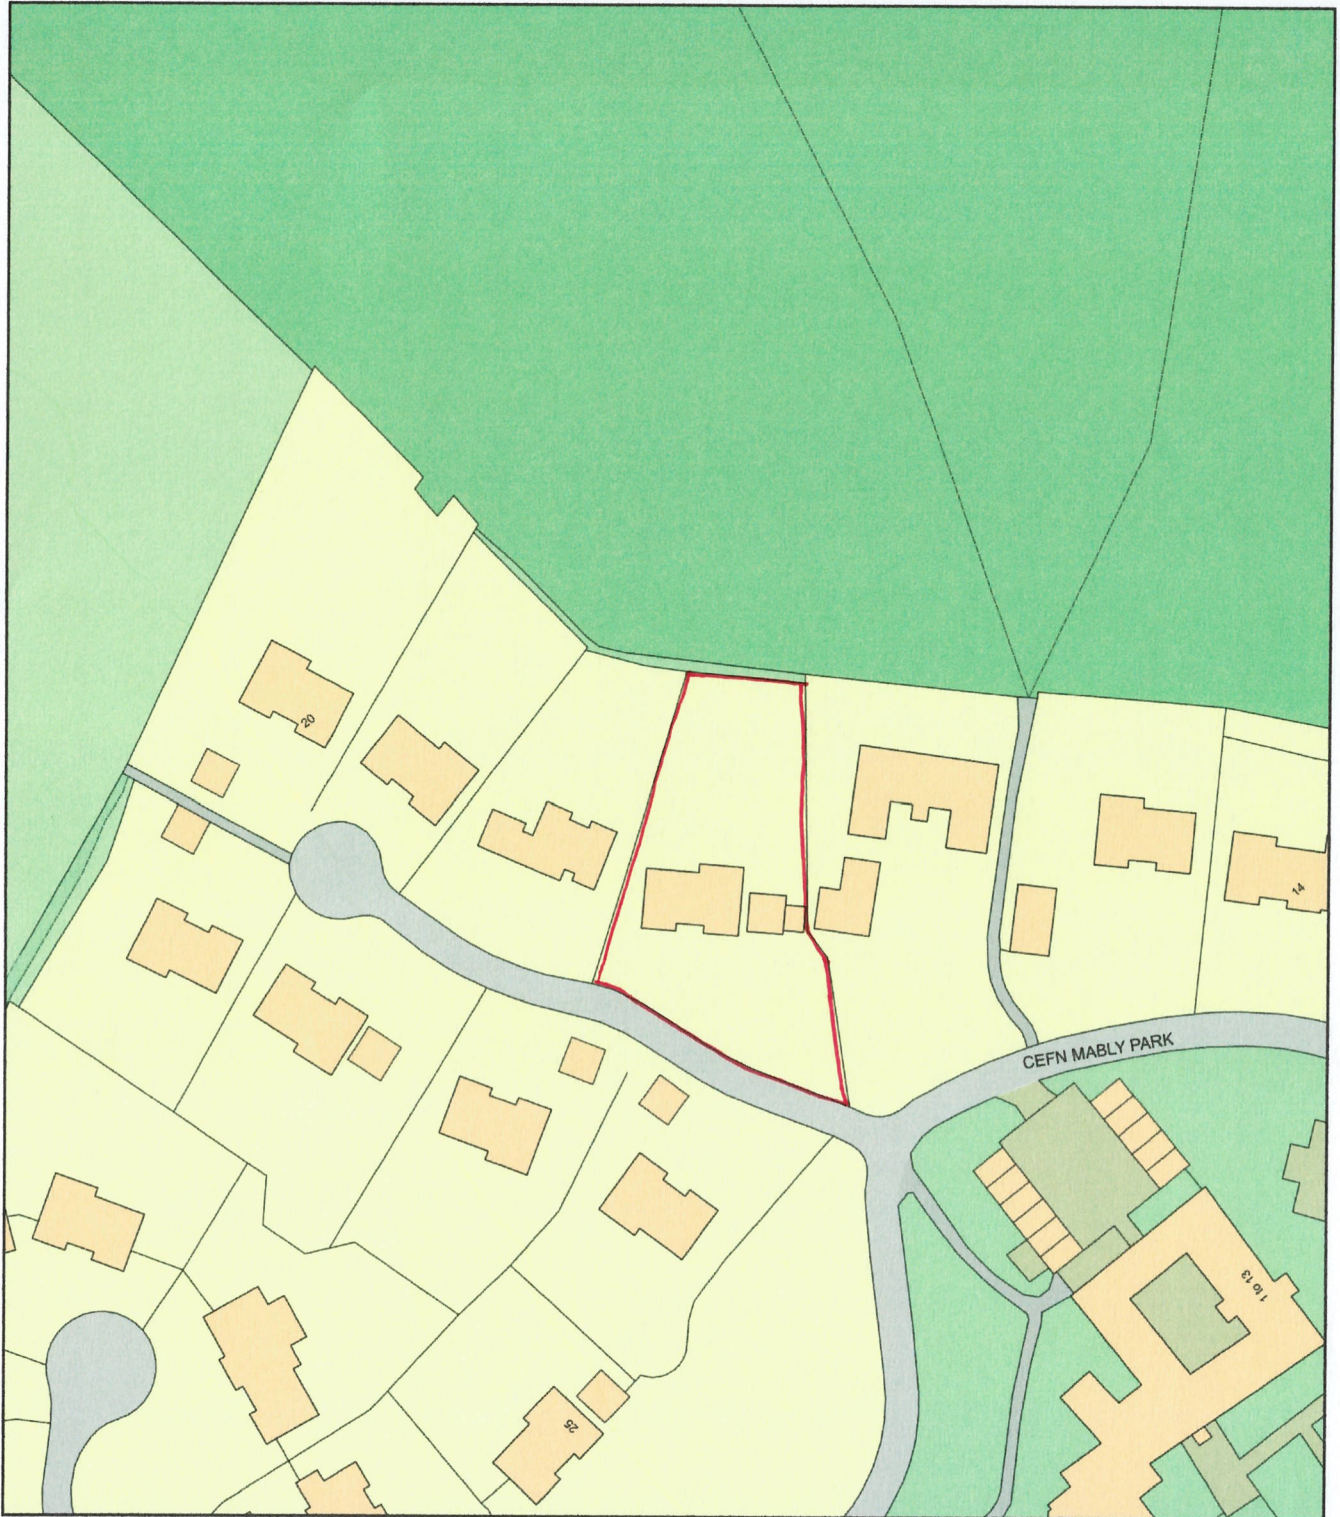

Location plan of 17 Cefn Mably Park, CF3 6AA

Plan Produced for: Mr Uthandi Jambulingam

Date Produced: 15 Nov 2022

Plan Reference Number: TQRQM22319124134186

Scale: 1:1250 @ A4