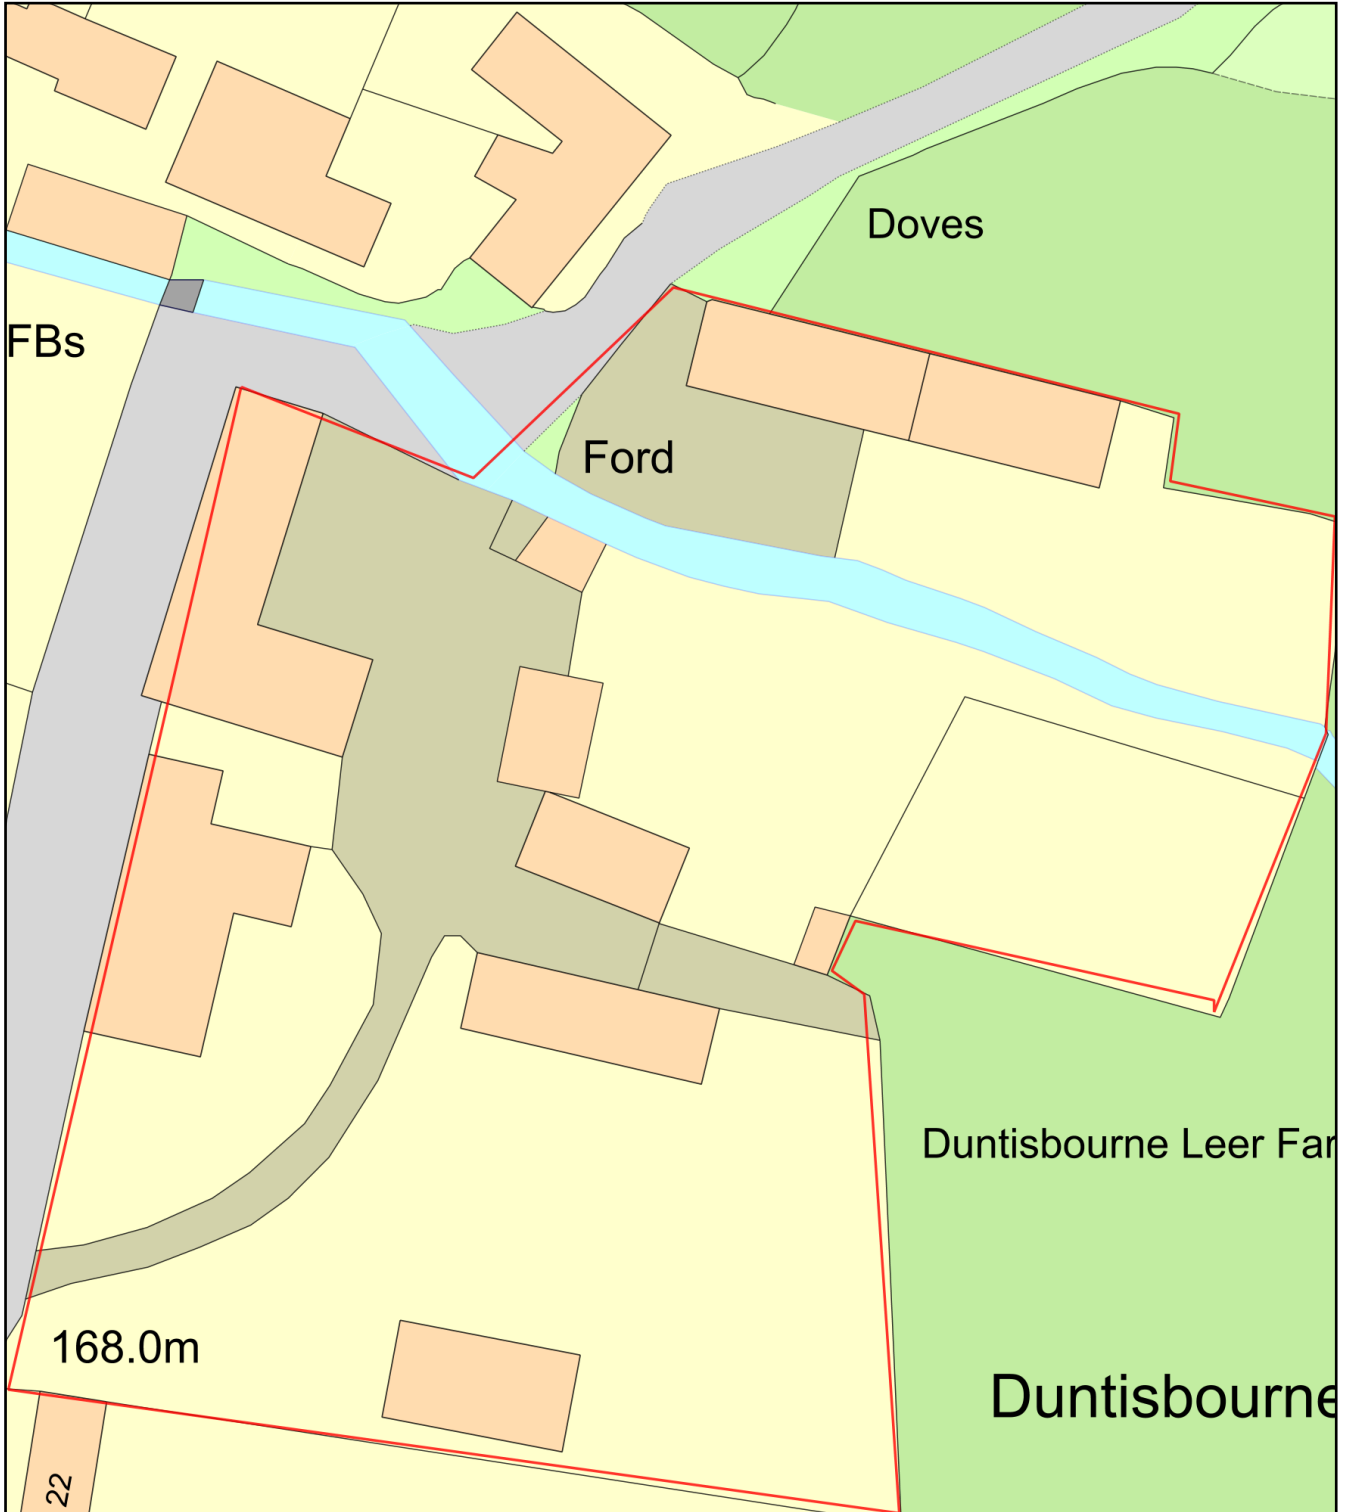

newblockplanDoves

Plan Produced for: Jeremy field

Date Produced: 25 Nov 2022

Plan Reference Number: TQRQM22329111925323

Scale: 1:500 @ A4