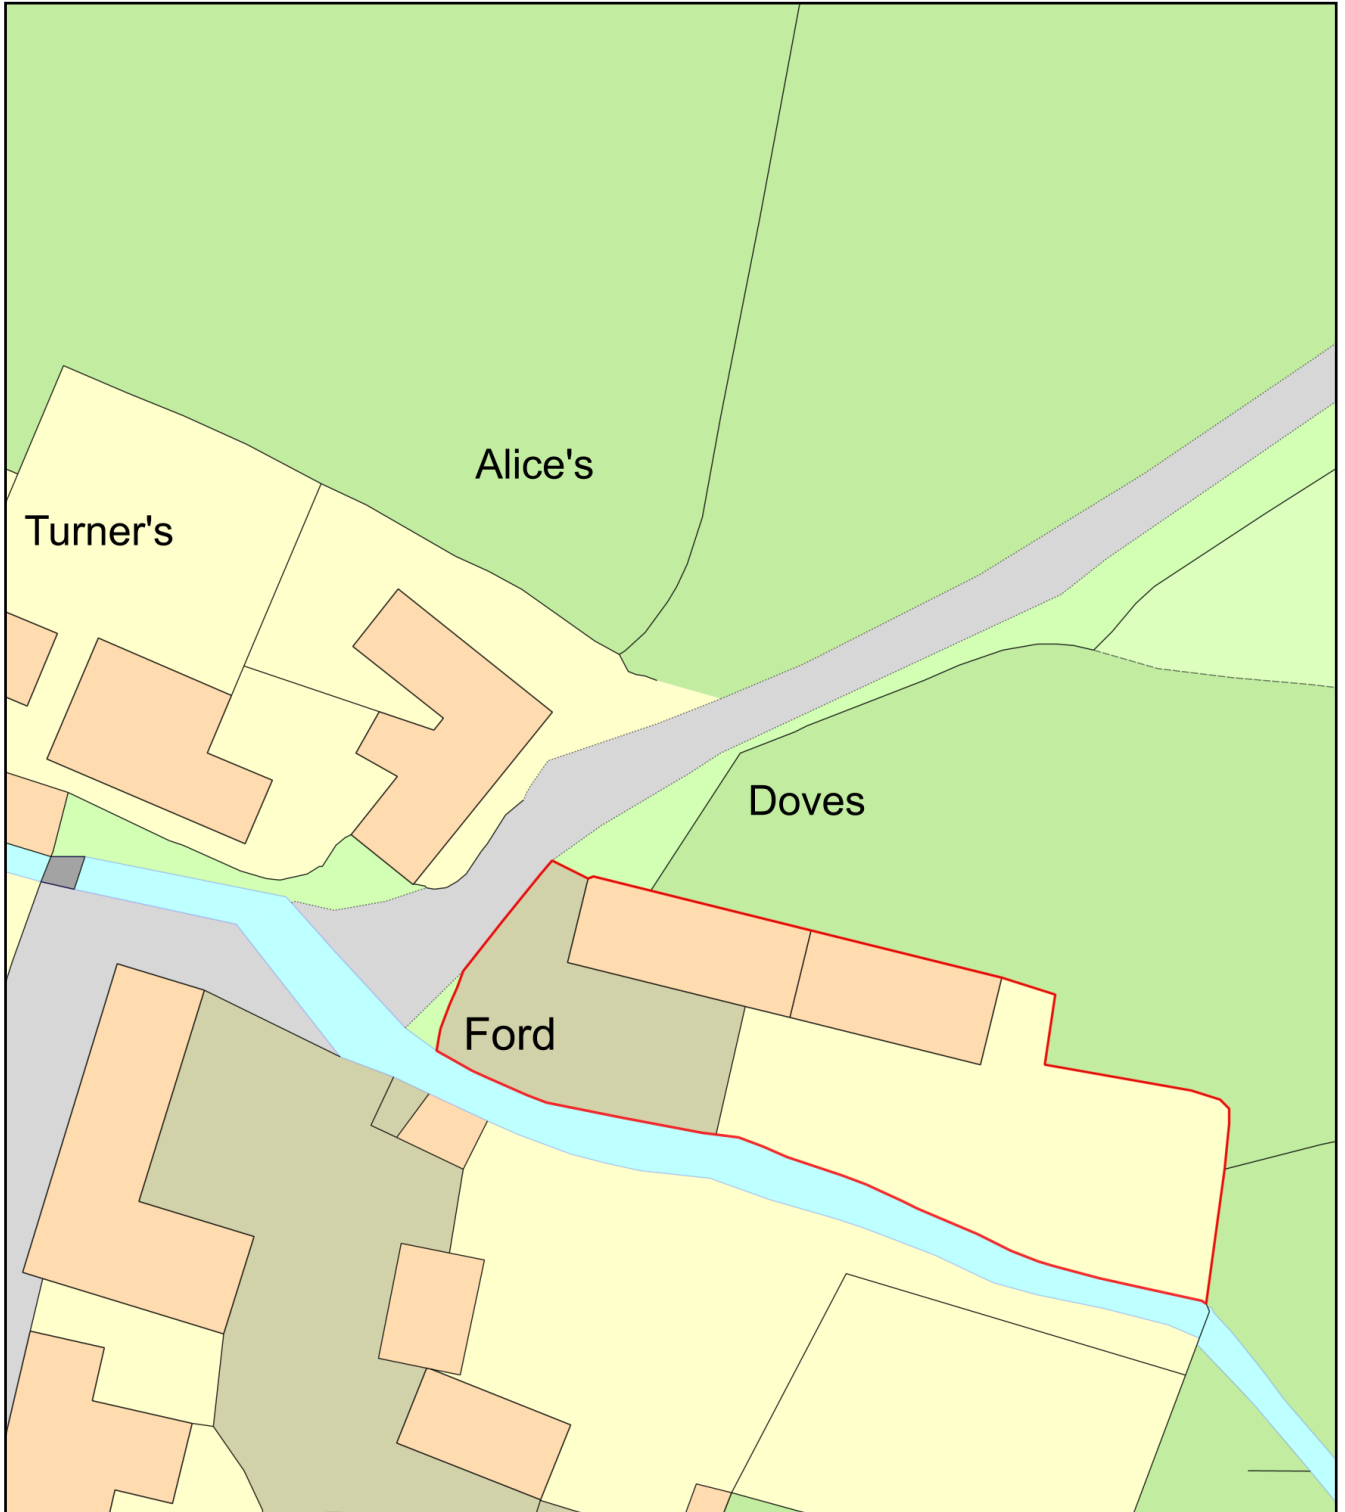

BLOCKPLAN DOVES

Plan Produced for: JEREMY FIELD

Date Produced: 17 Nov 2022

Plan Reference Number: TQRQM22321165803923

Scale: 1:500 @ A4