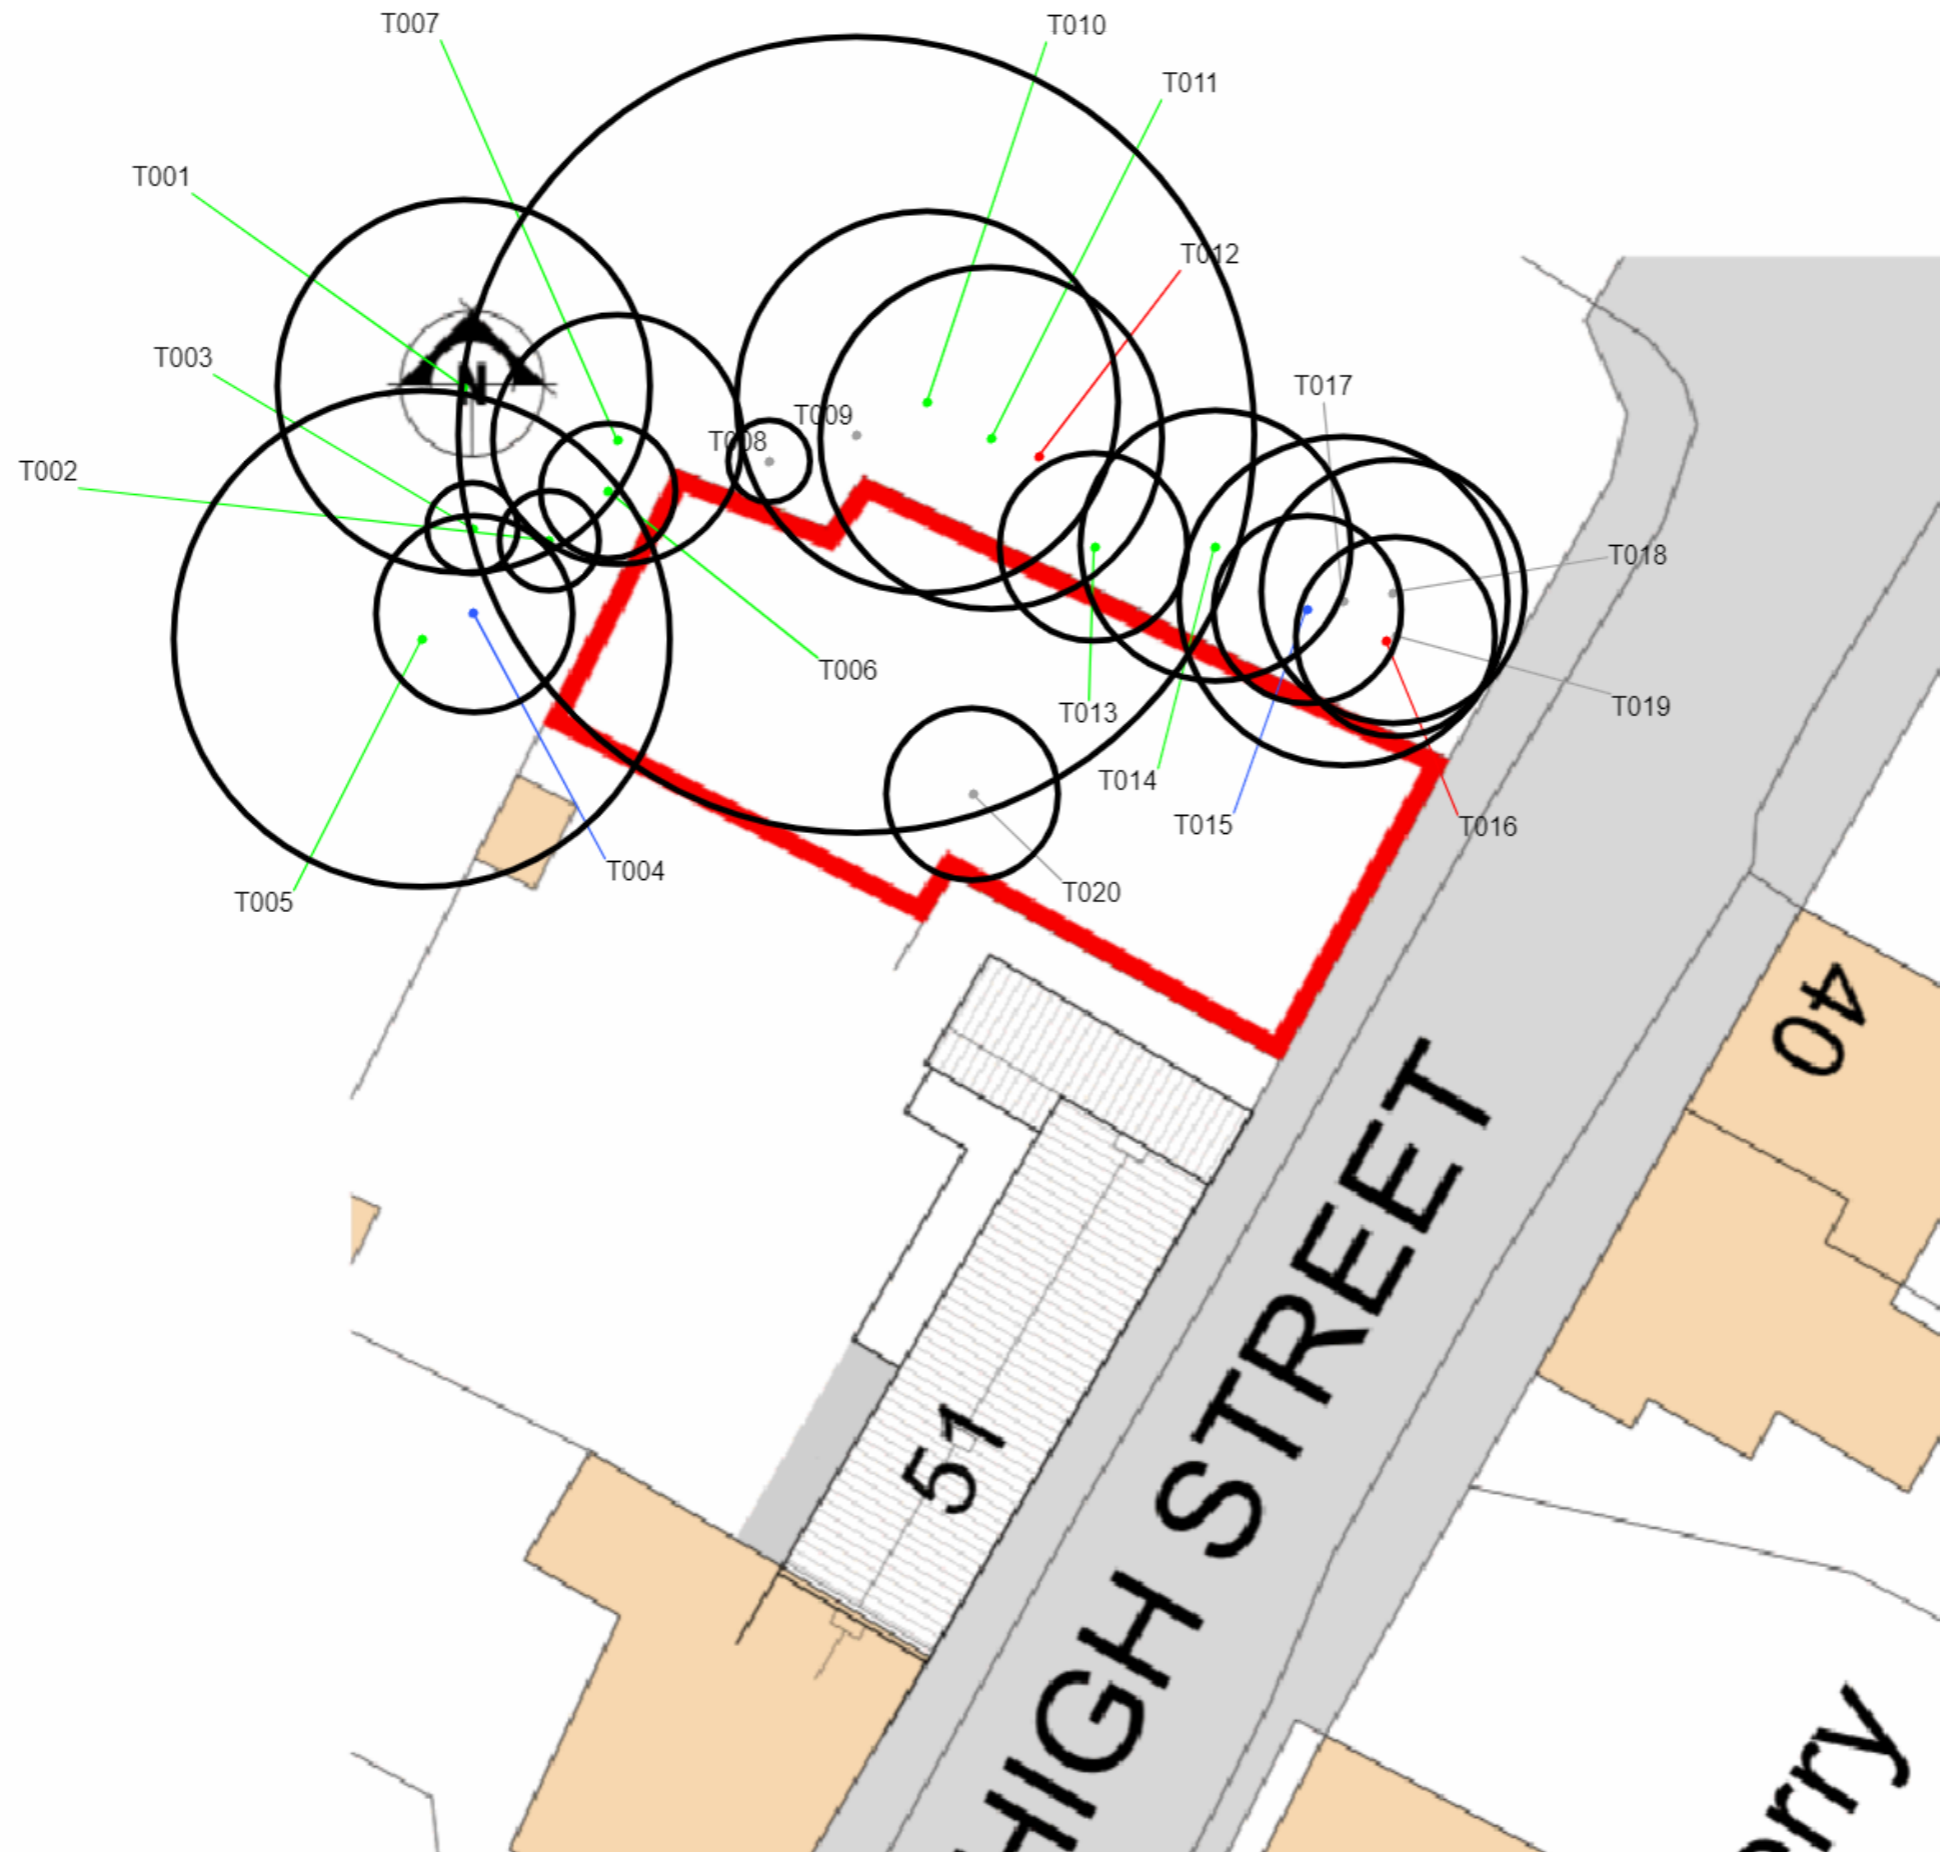

RPA only with stem positions

51 High Street  
Leadenham  
7915b existing site

Page size: A3

Scale 1 : 200