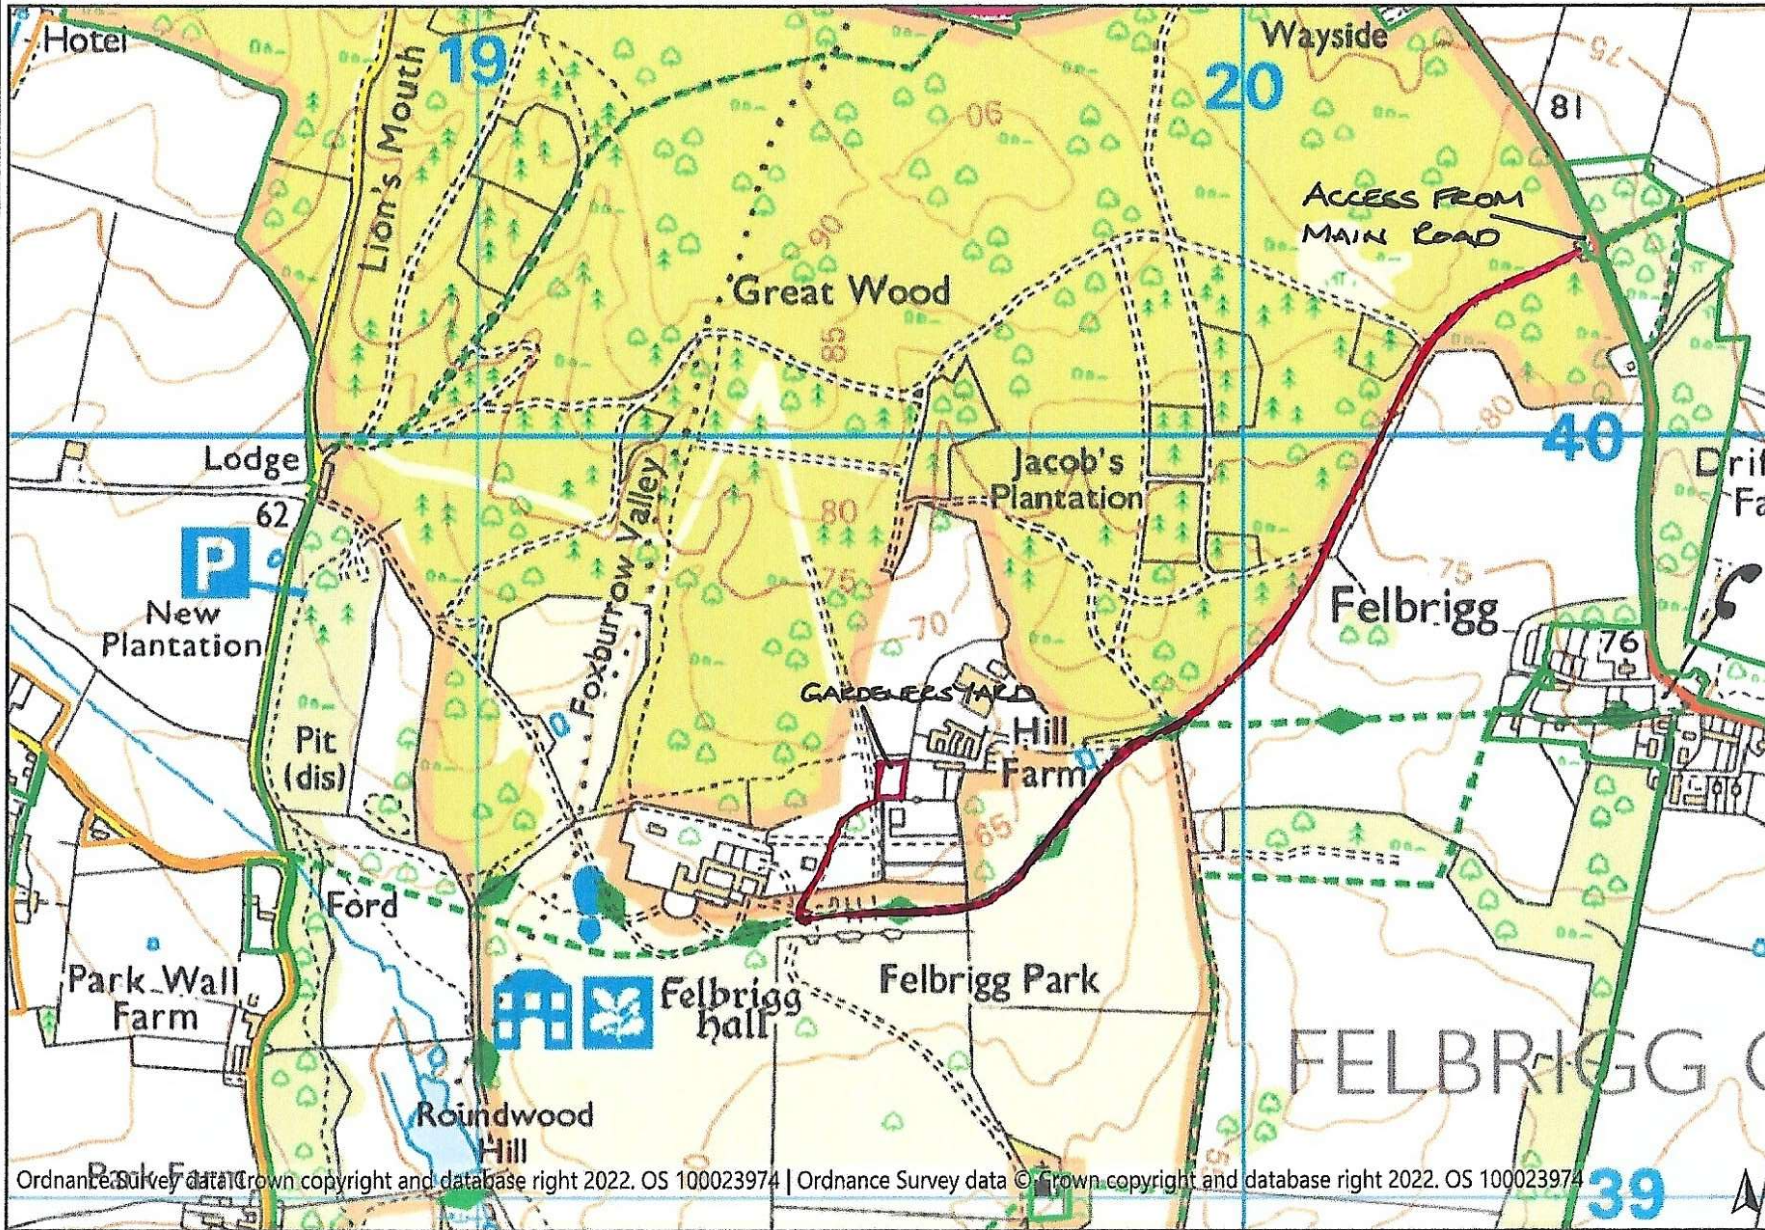

National Trust Felbrigg Hall - Location Plan - AL04

Legend

- NT Land Interest
- NT Ownership
- NT Leasehold
- NT Property System
- NT Operational Property (Polygons)

Notes

Ordnance Survey data © Crown copyright and database right 2022. OS 100023974 | Ordnance Survey data © Crown copyright and database right 2022. OS 100023974

Scale 1: 10000

This map is a user generated static output from an Internet mapping site and is for reference only. Data layers that appear on this map may or may not be accurate, current, or otherwise reliable.

THIS MAP IS NOT TO BE USED FOR NAVIGATION