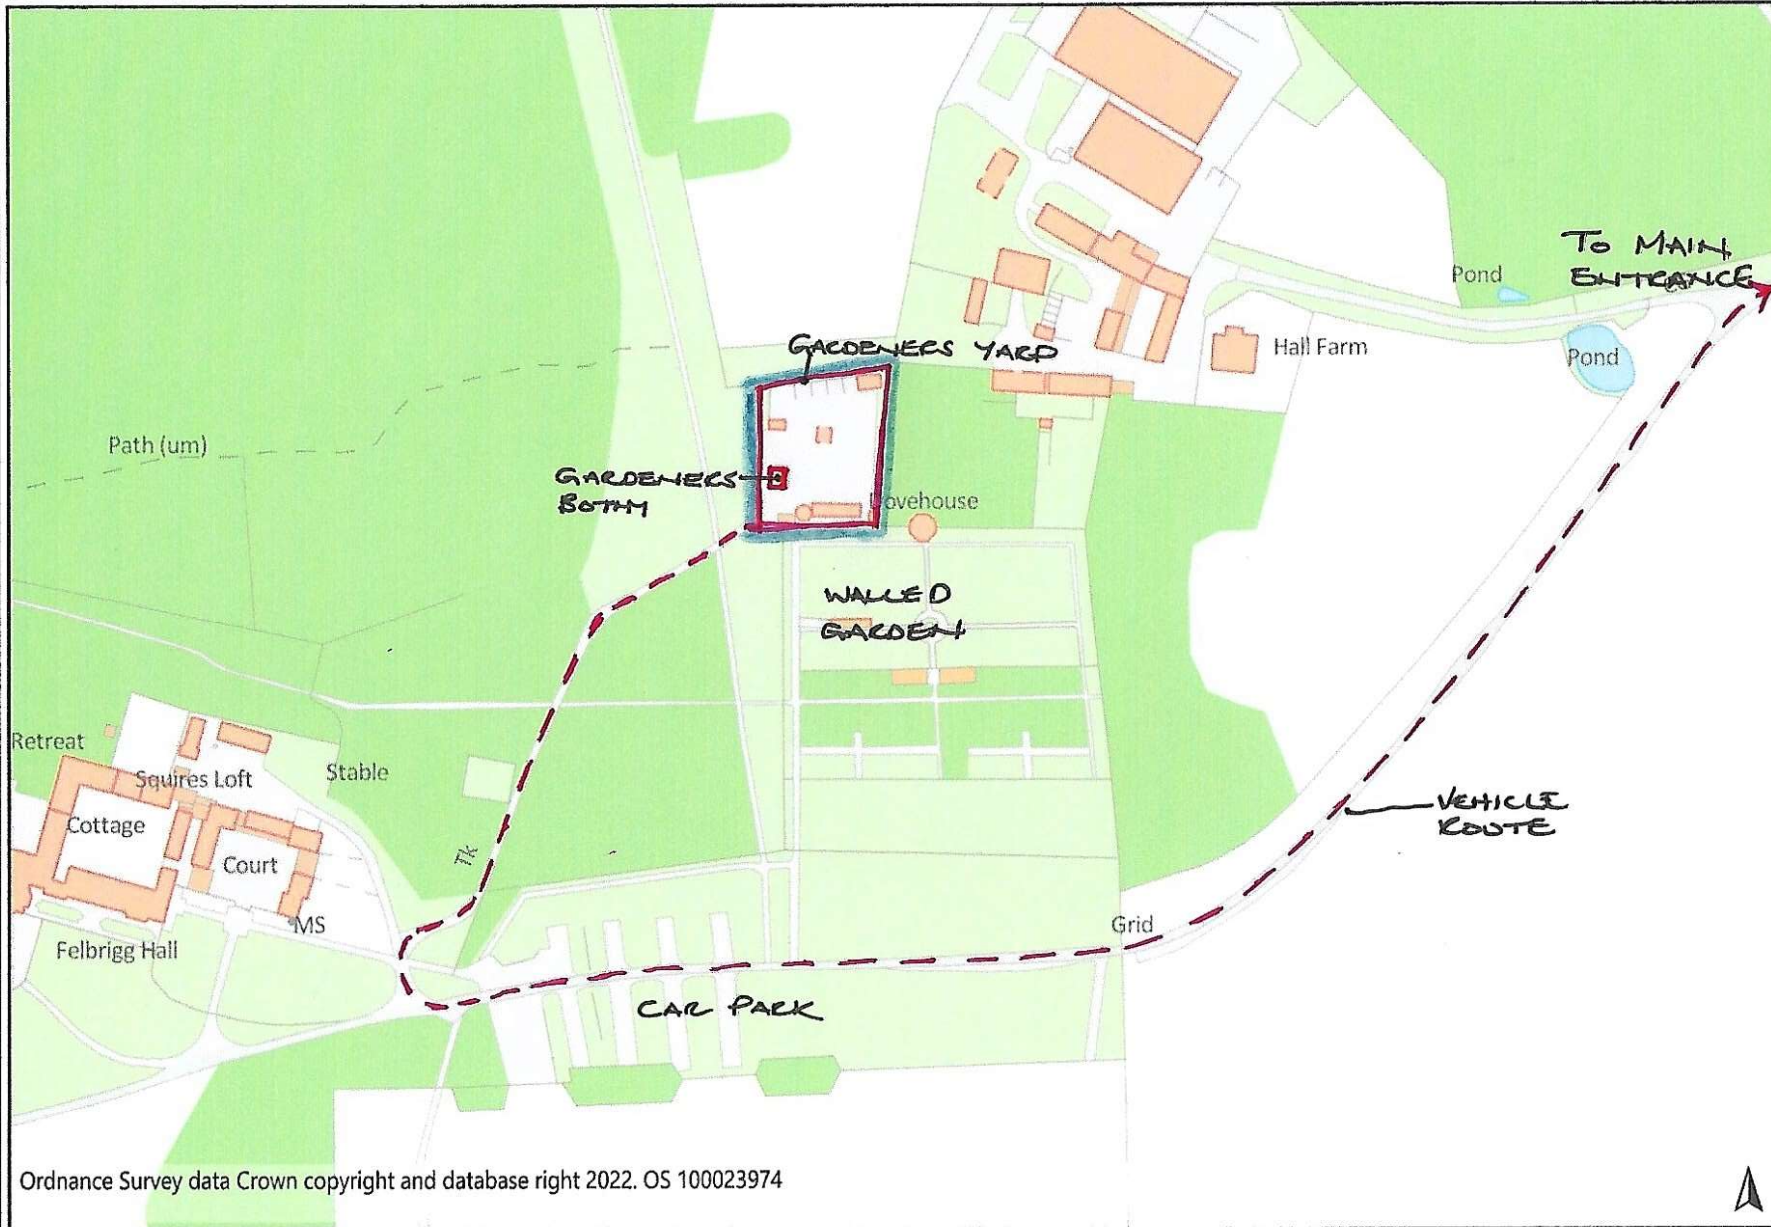

National Trust Felbrigg Hall - Access Route Plan - AL05

Legend

- NT Land Interest
- NT Ownership
 - NT Leasehold
- NT Property System
 - NT Operational Property (Polygons)

Ordnance Survey data Crown copyright and database right 2022. OS 100023974

Scale 1: 2500

This map is a user generated static output from an Internet mapping site and is for reference only. Data layers that appear on this map may or may not be accurate, current, or otherwise reliable.

THIS MAP IS NOT TO BE USED FOR NAVIGATION

Notes