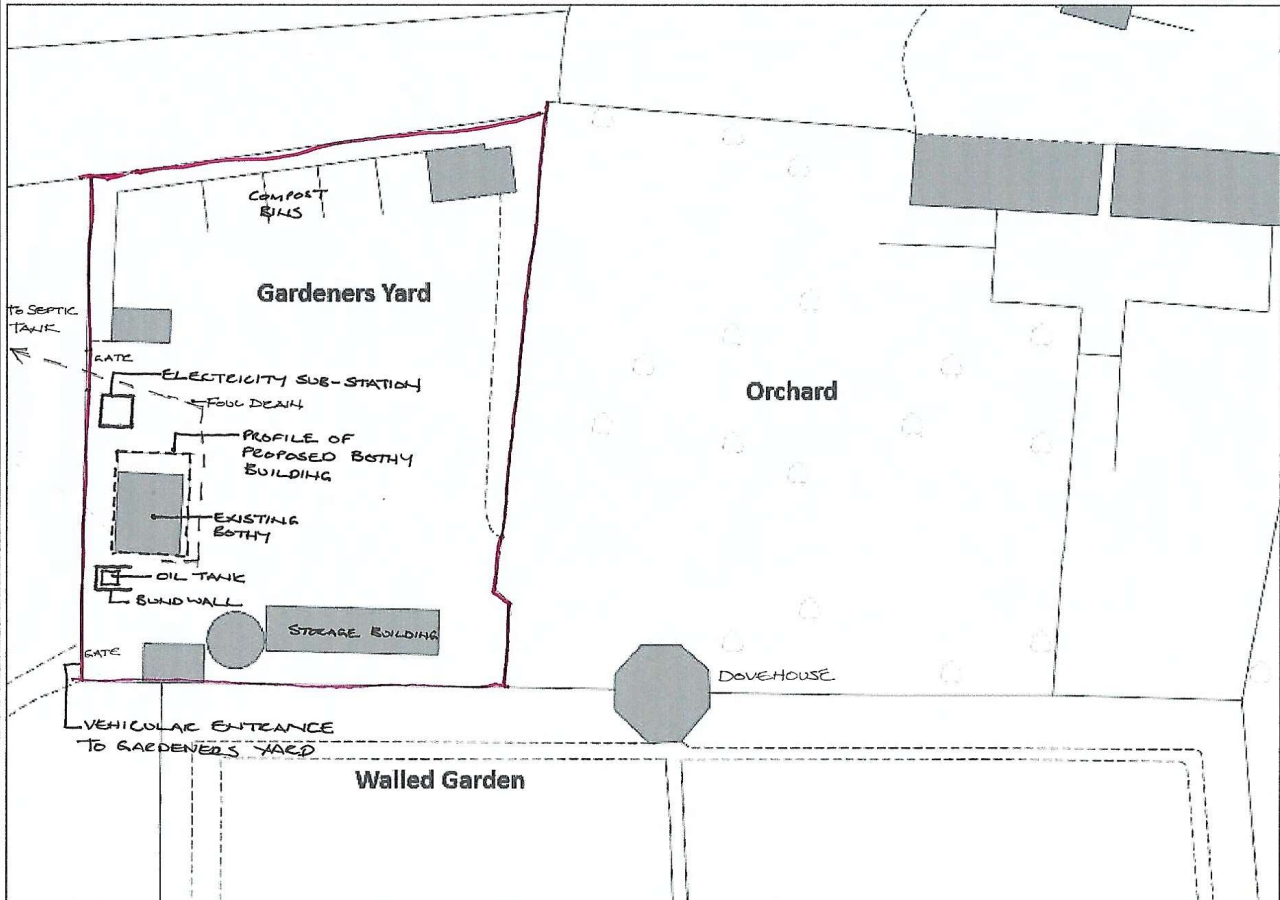

The Gardeners Bothy, Felbrigg - Proposed Site Plan - ALO2

Legend

- NT Ownership (GB)
- NT Leasehold (GB)

1: 500

20.0 0 10.00 20.0 m
 British National Grid
 © Crown copyright and database rights 2021 Ordnance Survey 100023974

This map is a user generated static output from an Intranet mapping site and is for reference only. Data layers that appear on this map may or may not be accurate, current, or otherwise reliable.
THIS MAP IS NOT TO BE USED FOR NAVIGATION

Notes
 This map was automatically generated using the National Trust GIS Browser