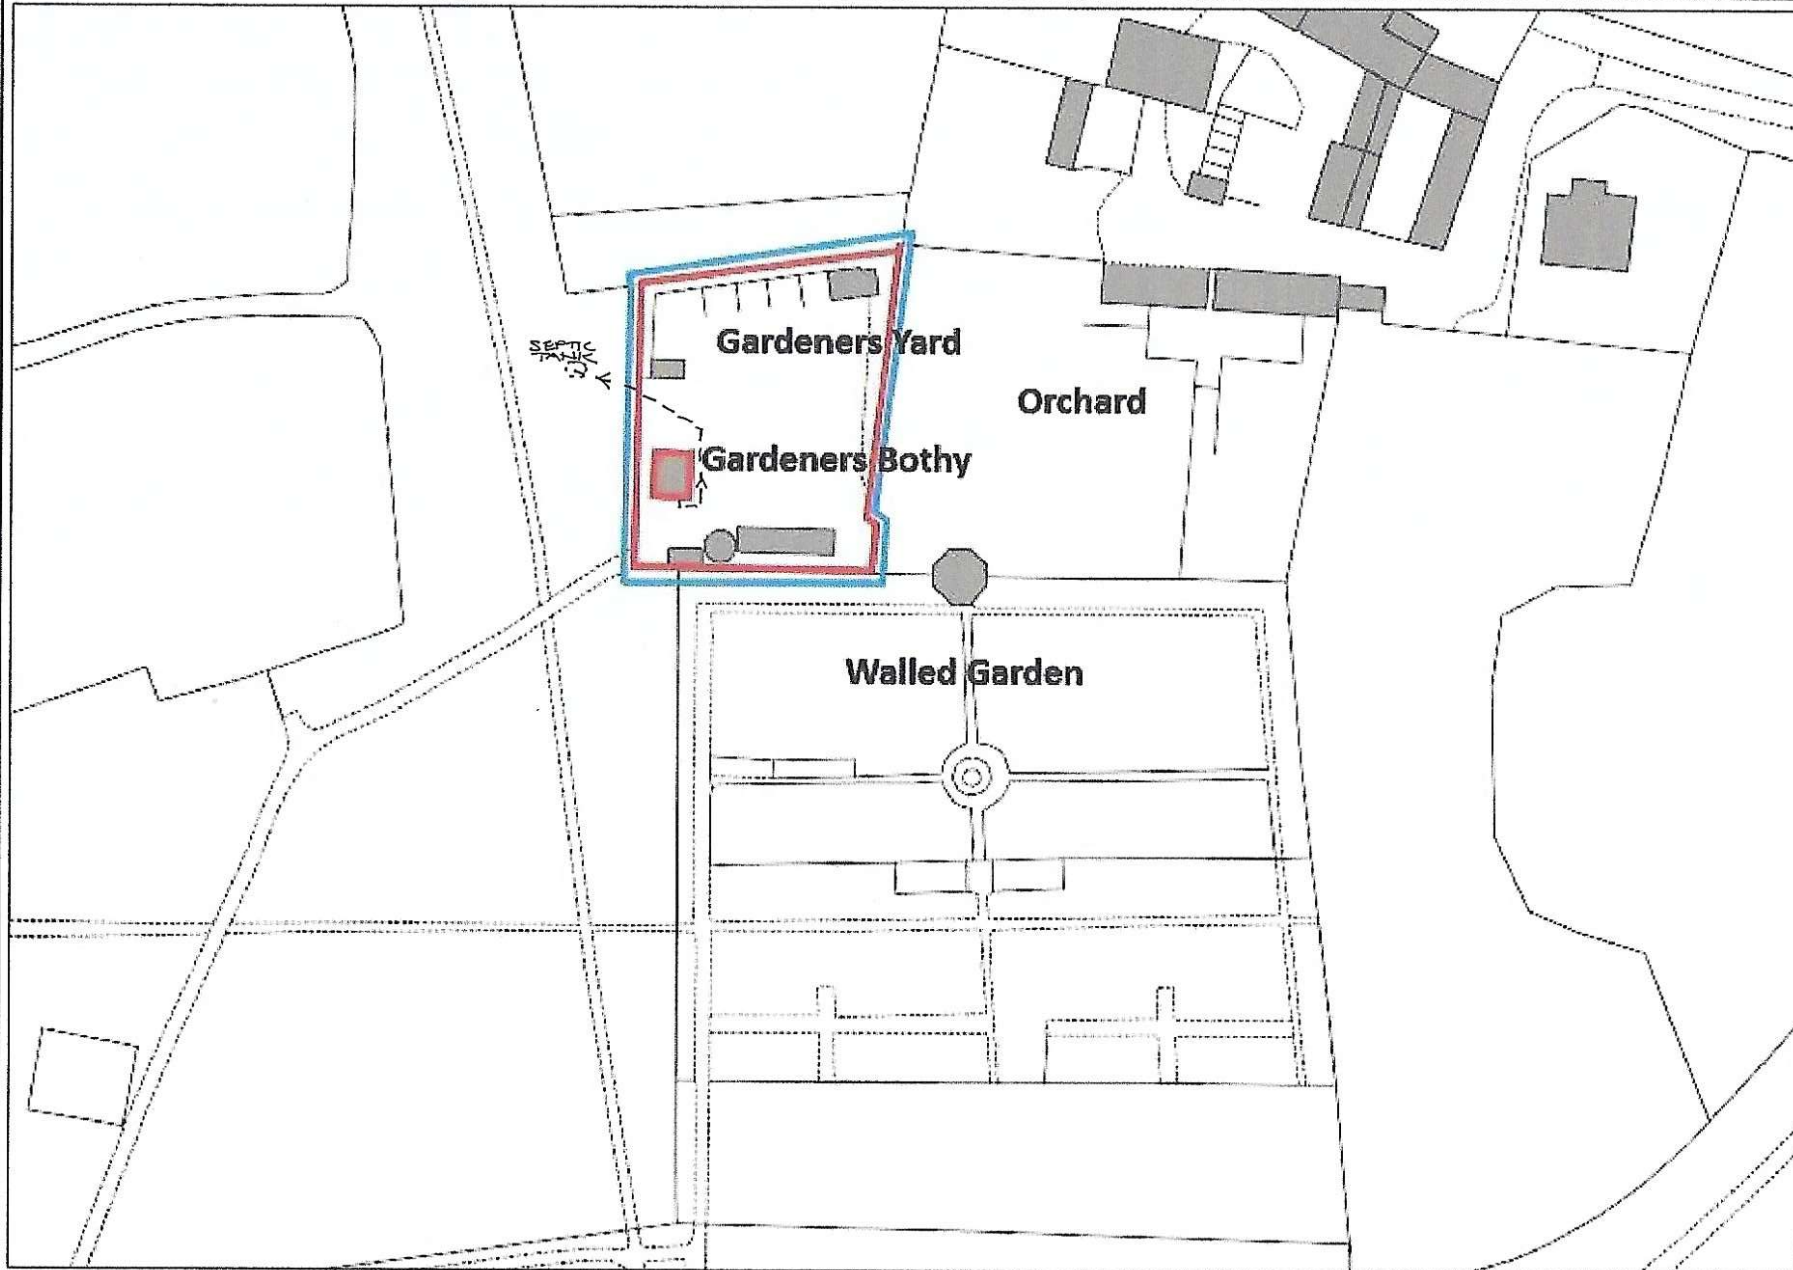

# The Gardeners Bothy, Felbrigg hall - Site Plan - ALO1

## Legend

-  NT Ownership (GB)
-  NT Leasehold (GB)

1: 1,250

50.0 0 25.00 50.0 m

British\_National\_Grid  
© Crown copyright and database rights 2021 Ordnance Survey 100023974

This map is a user generated static output from an Intranet mapping site and is for reference only. Data layers that appear on this map may or may not be accurate, current, or otherwise reliable.

THIS MAP IS NOT TO BE USED FOR NAVIGATION

## Notes

This map was automatically generated using the National Trust GIS Browser