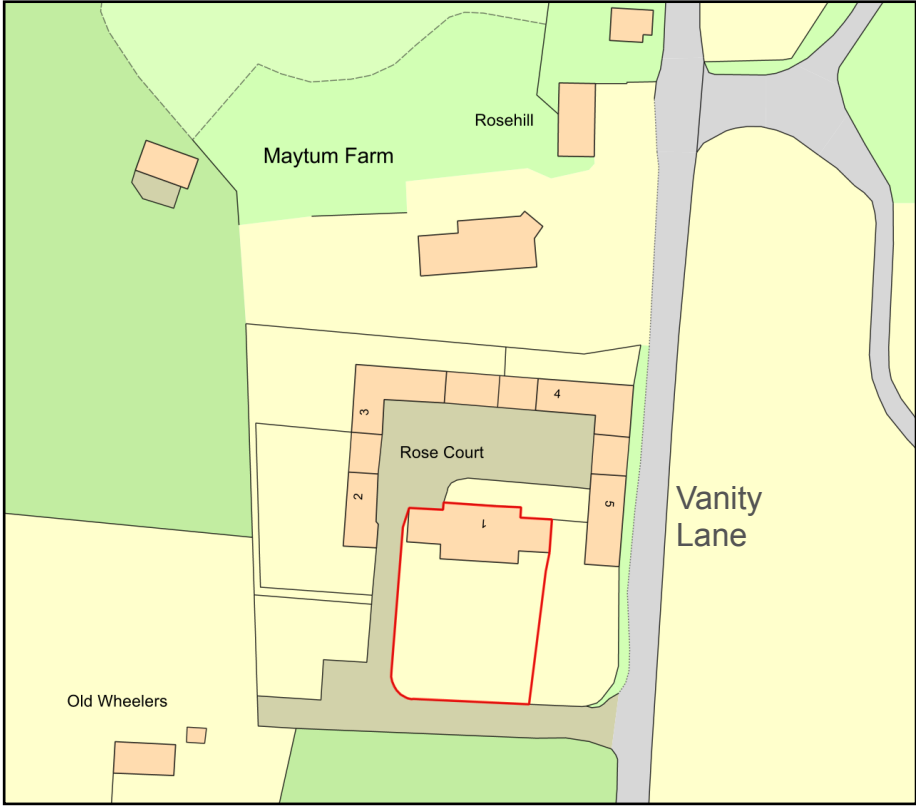

1 Rose Court Site Location Plan

Plan Produced for: **justin Harris**
Date Produced: 15 Nov 2022
Plan Reference Number: TQRQM22319145201221
Scale: 1:1250 @ A4