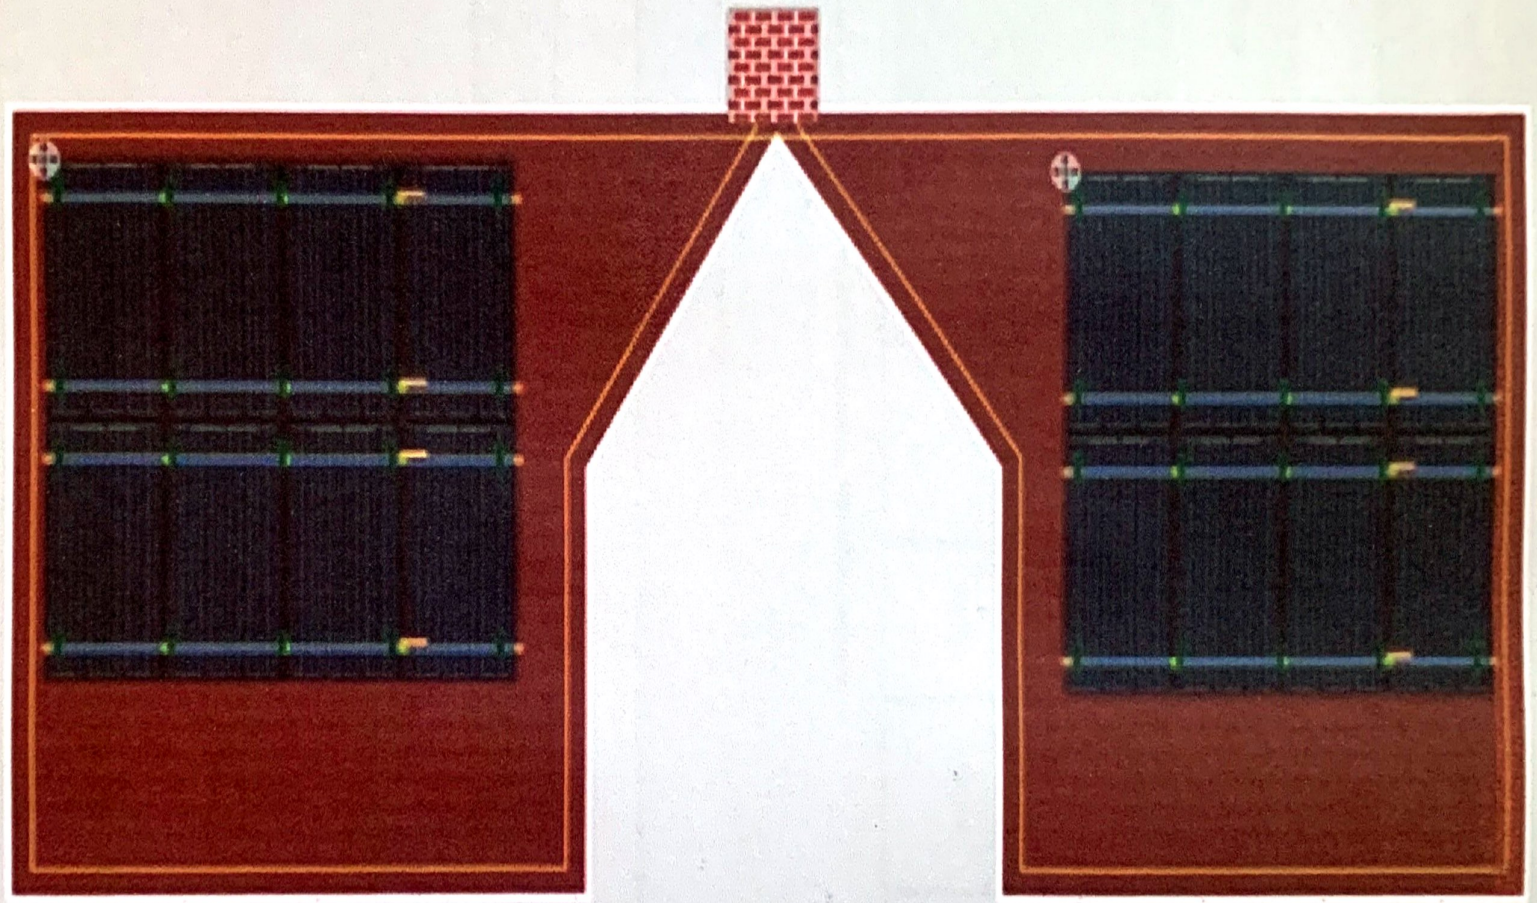

Panels

Or drag from below:

Q Cells ML G9 385W 25 YEAR  
OUTPUT WARRANTY

- Add panels
- Select panels
- Drag panel group
- Delete panel
- Show  mm margin

Roof 1

24.12m x 9.80m area: 236  
14 panels @ 1600W

[back](#) [next: inverter](#)

4.9m  
FROM GROUND TO  
RIDGE TILE

14m