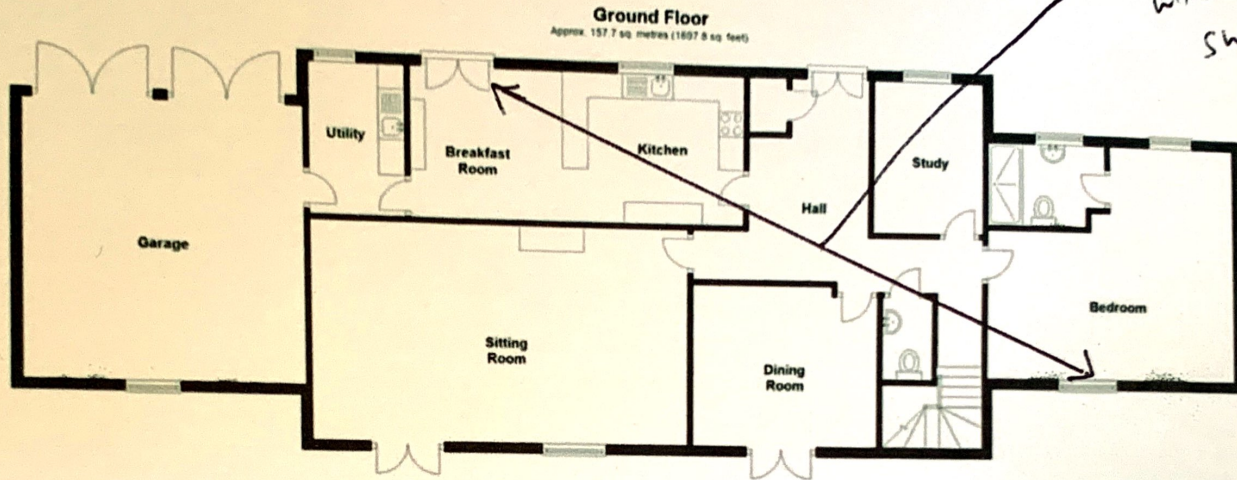

Arrange viewing ☎ 01622 279590

THESE DOORS & WINDOW SWAPPED OVER

Proposed

Total area: approx. 221.2 sq. metres (2380.7 sq. feet)

SCALE 1:150 @ A4