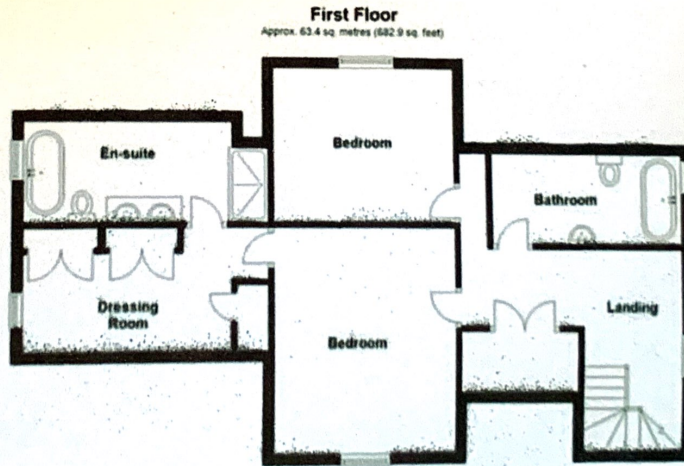

Arrange viewing ☎ 01622 279590

THESE DOORS & WINDOW SWAPPED OVER

Proposed

Total area: approx. 221.2 sq. metres (2380.7 sq. feet)

SCALE 1:150 @ A4