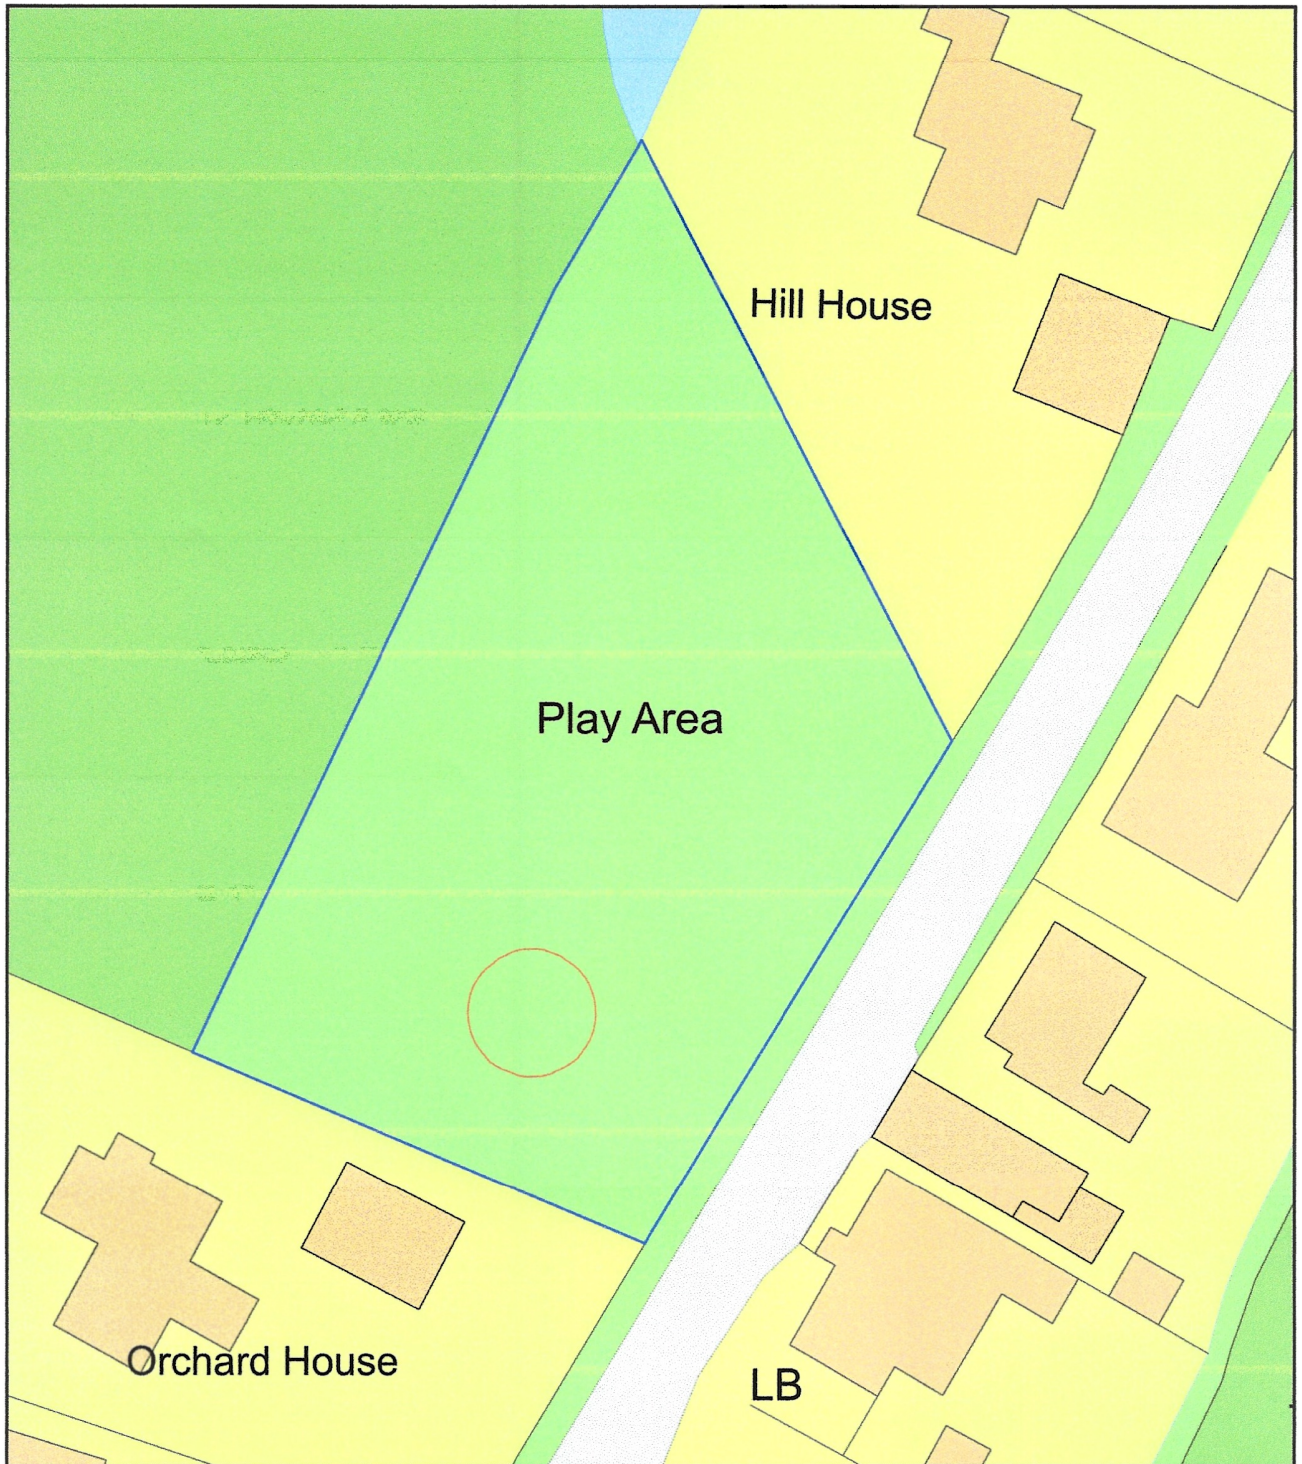

The Cricket Block Plan

Plan Produced for: Haughey Parish Council

Date Produced: 28 Nov 2022

Plan Reference Number: TQRQM22332120407125

Scale: 1:500 @ A4