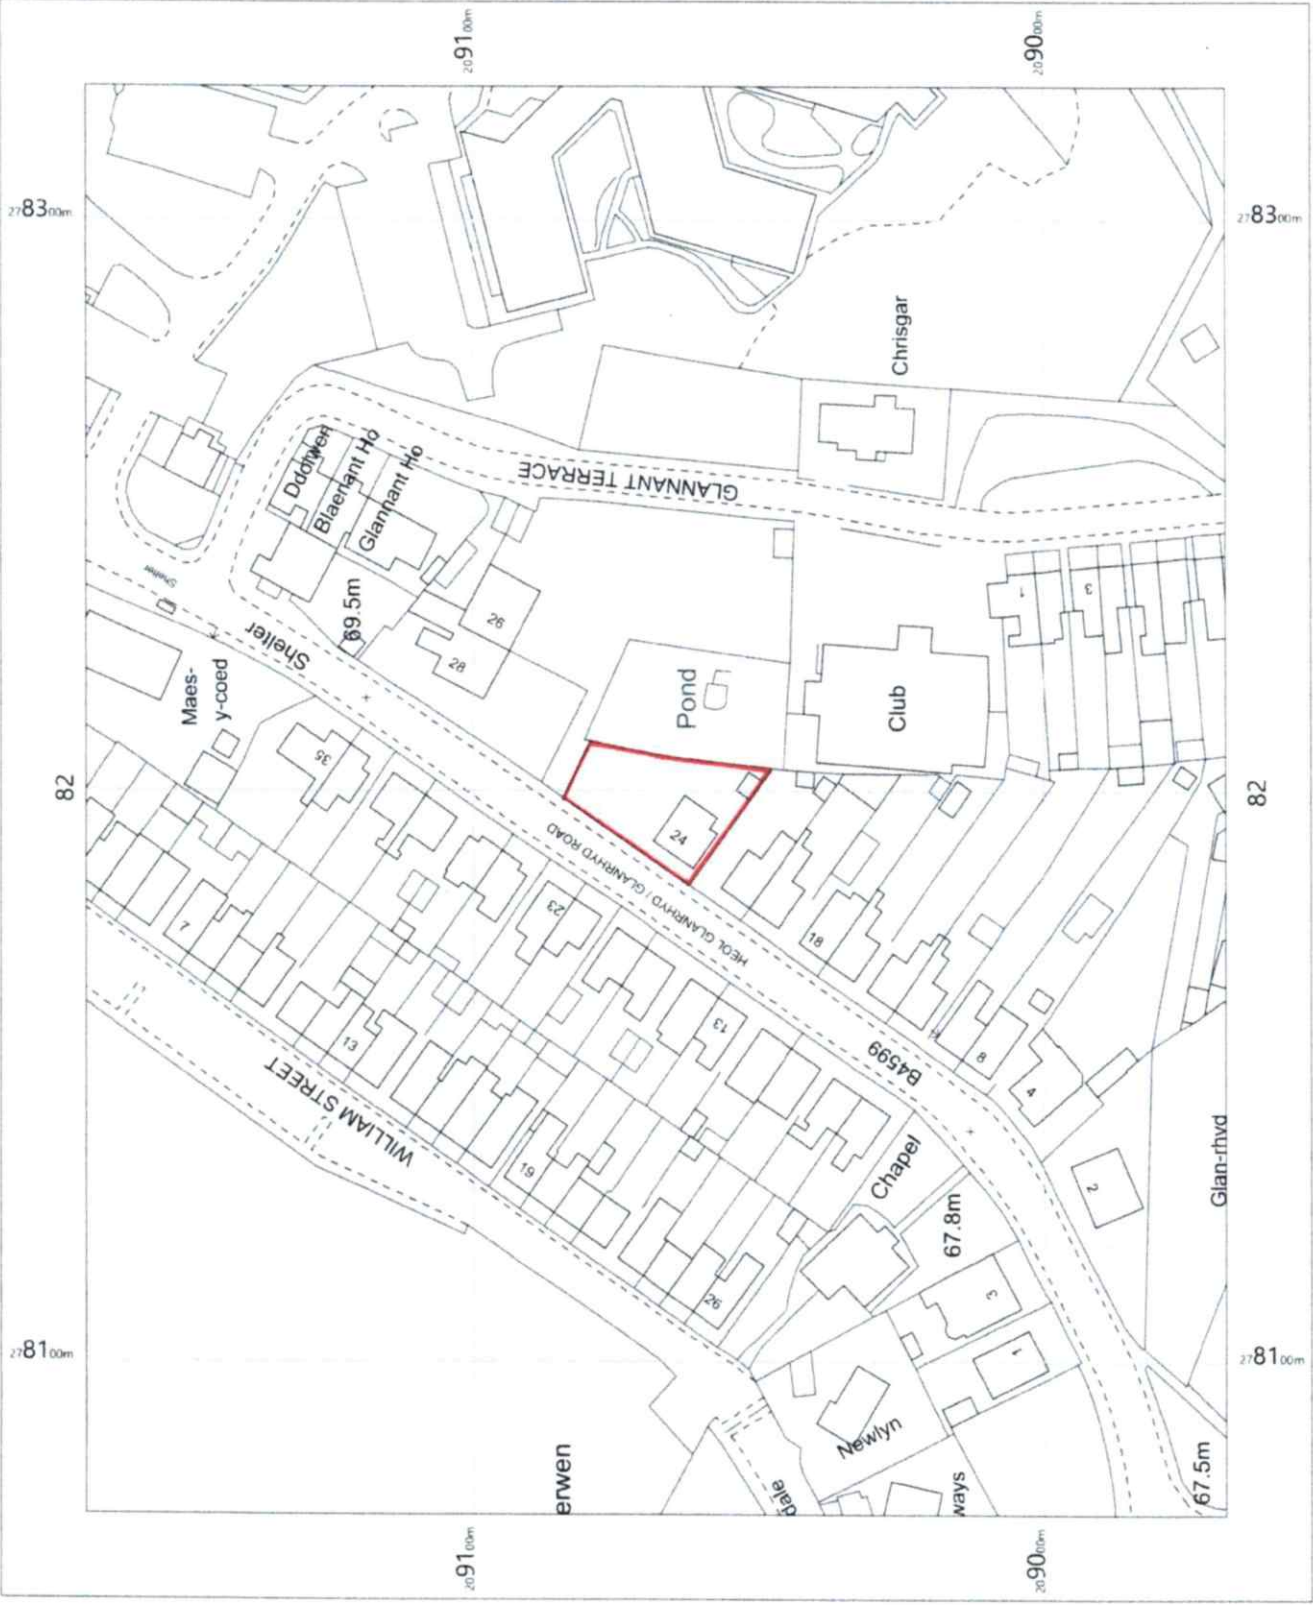

24 Glanrhyd Road

Mr A Farrell  
24 Glanrhyd Road  
Ystradgynlais  
Swansea  
SA9 1AU

OS MasterMap 1250/2500/10000  
scale  
Wednesday, February 3, 2021, 10:41:29  
BW1-00935629  
maps.blackwell.co.uk

1:1250 scale print at A4, Centre:  
278198 E, 209068 N

© Crown Copyright Ordnance  
Survey Licence no. 100041041

**BLACKWELL'S  
MAPPING SERVICES**  
www.blackwellmapping.co.uk  
TEL: 0800 151 2612  
maps@blackwell.co.uk