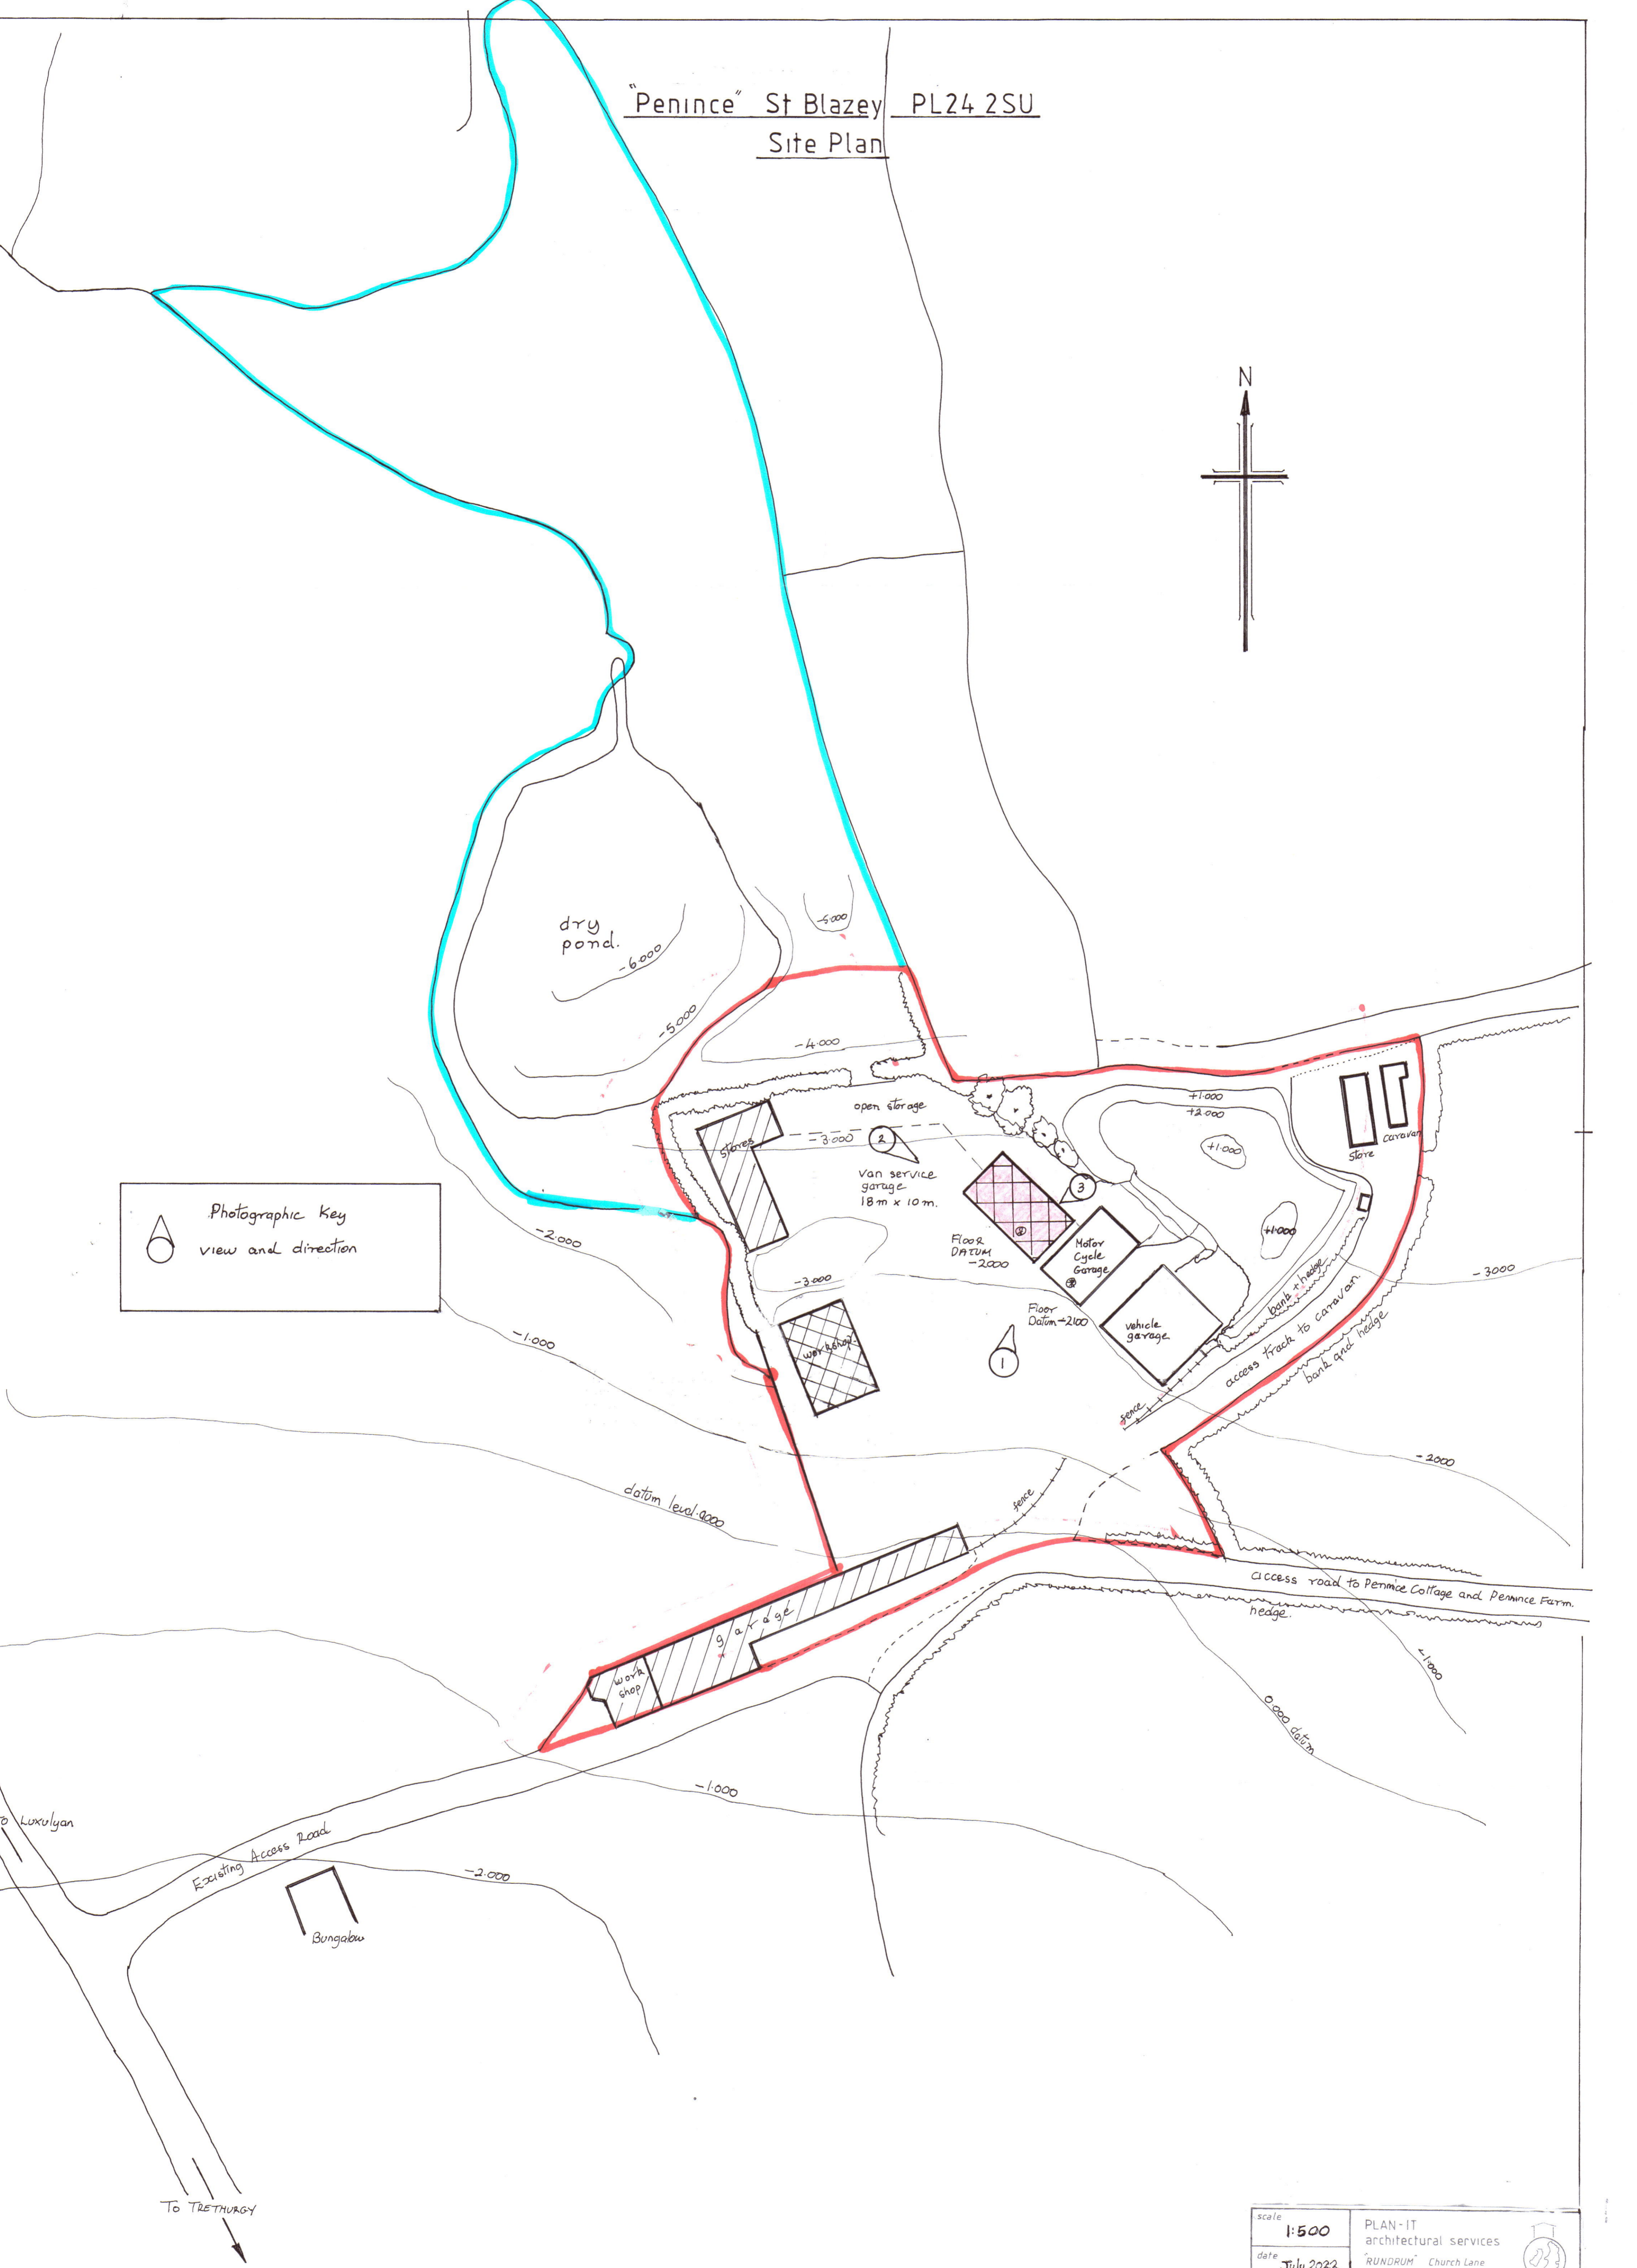

"Penince" St Blazey PL24 2SU
Site Plan

Photographic Key
view and direction

scale	1:500	PLAN-IT architectural services
date	July 2022	RUNDRUM Church Lane Towersay Oxford OX9 3QL
drawing	13 / 2 / 01	07705 534384