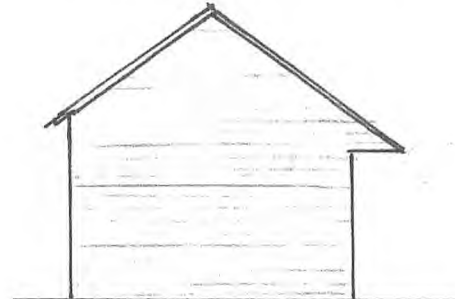

# HOLME GROWN EASTBY - PROPOSED FIELD SHELTER 1:100

Dark green onduline roof  
Walls clad in western red cedar.

RECEIVED  
28 NOV 2022