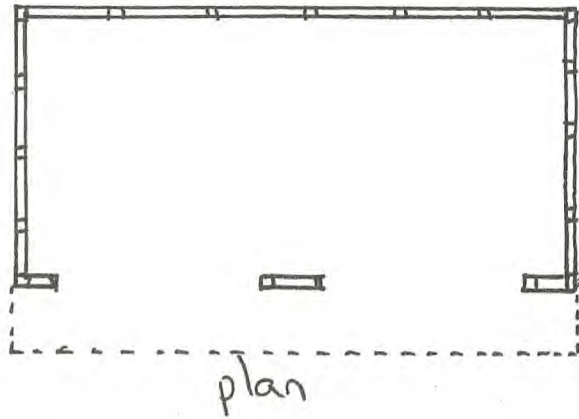

# HOLME GROWN EASTBY - PROPOSED FIELD SHELTER 1:100

Dark green onduline roof  
Walls clad in western red cedar.

RECEIVED  
28 NOV 2022