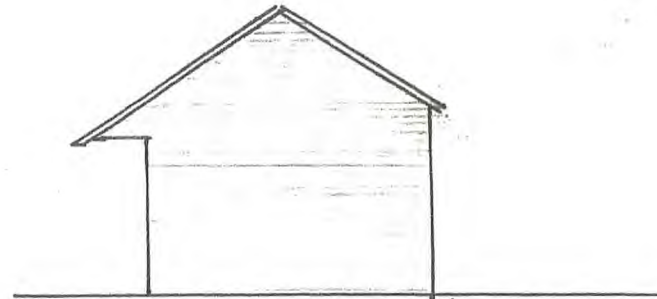

# HOLME GROWN EASTBY - PROPOSED FIELD SHELTER 1:100

Dark green onduline roof  
Walls clad in western red cedar.

RECEIVED  
28 NOV 2022