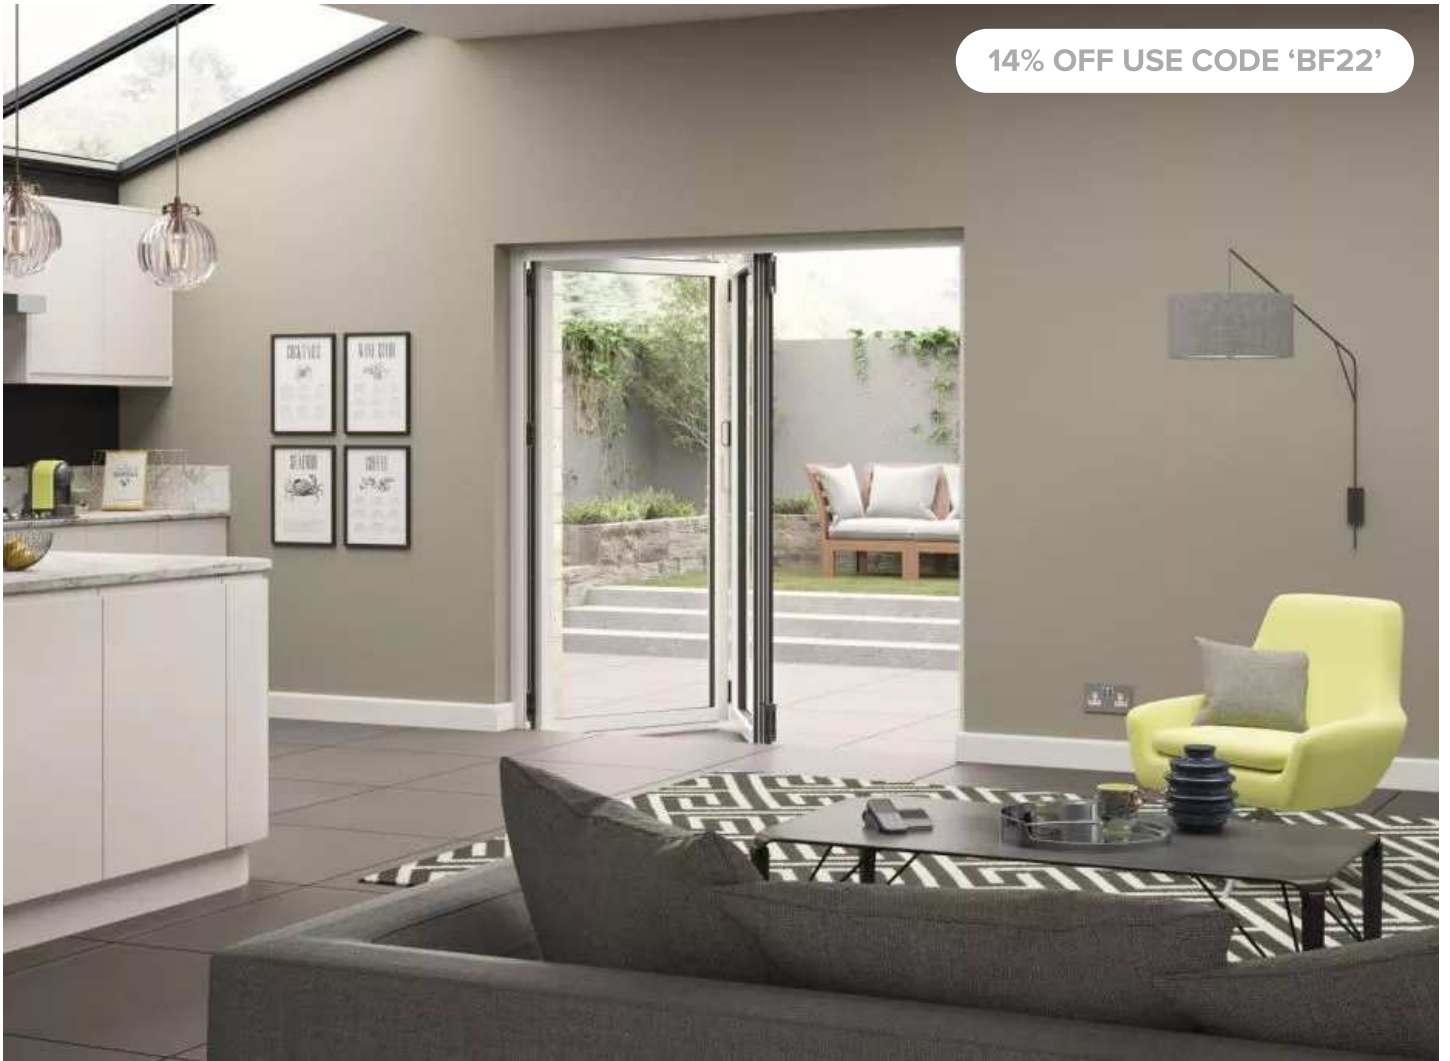

SUPREME **1.8M** EXTERNAL BIFOLD DOORS

★★★★★ (19 REVIEWS)

14% OFF USE CODE 'BF22'

£1,959.00

Colour: White

CONFIGURE & ORDER

Delivery From **18th January**

Need A Different Size?