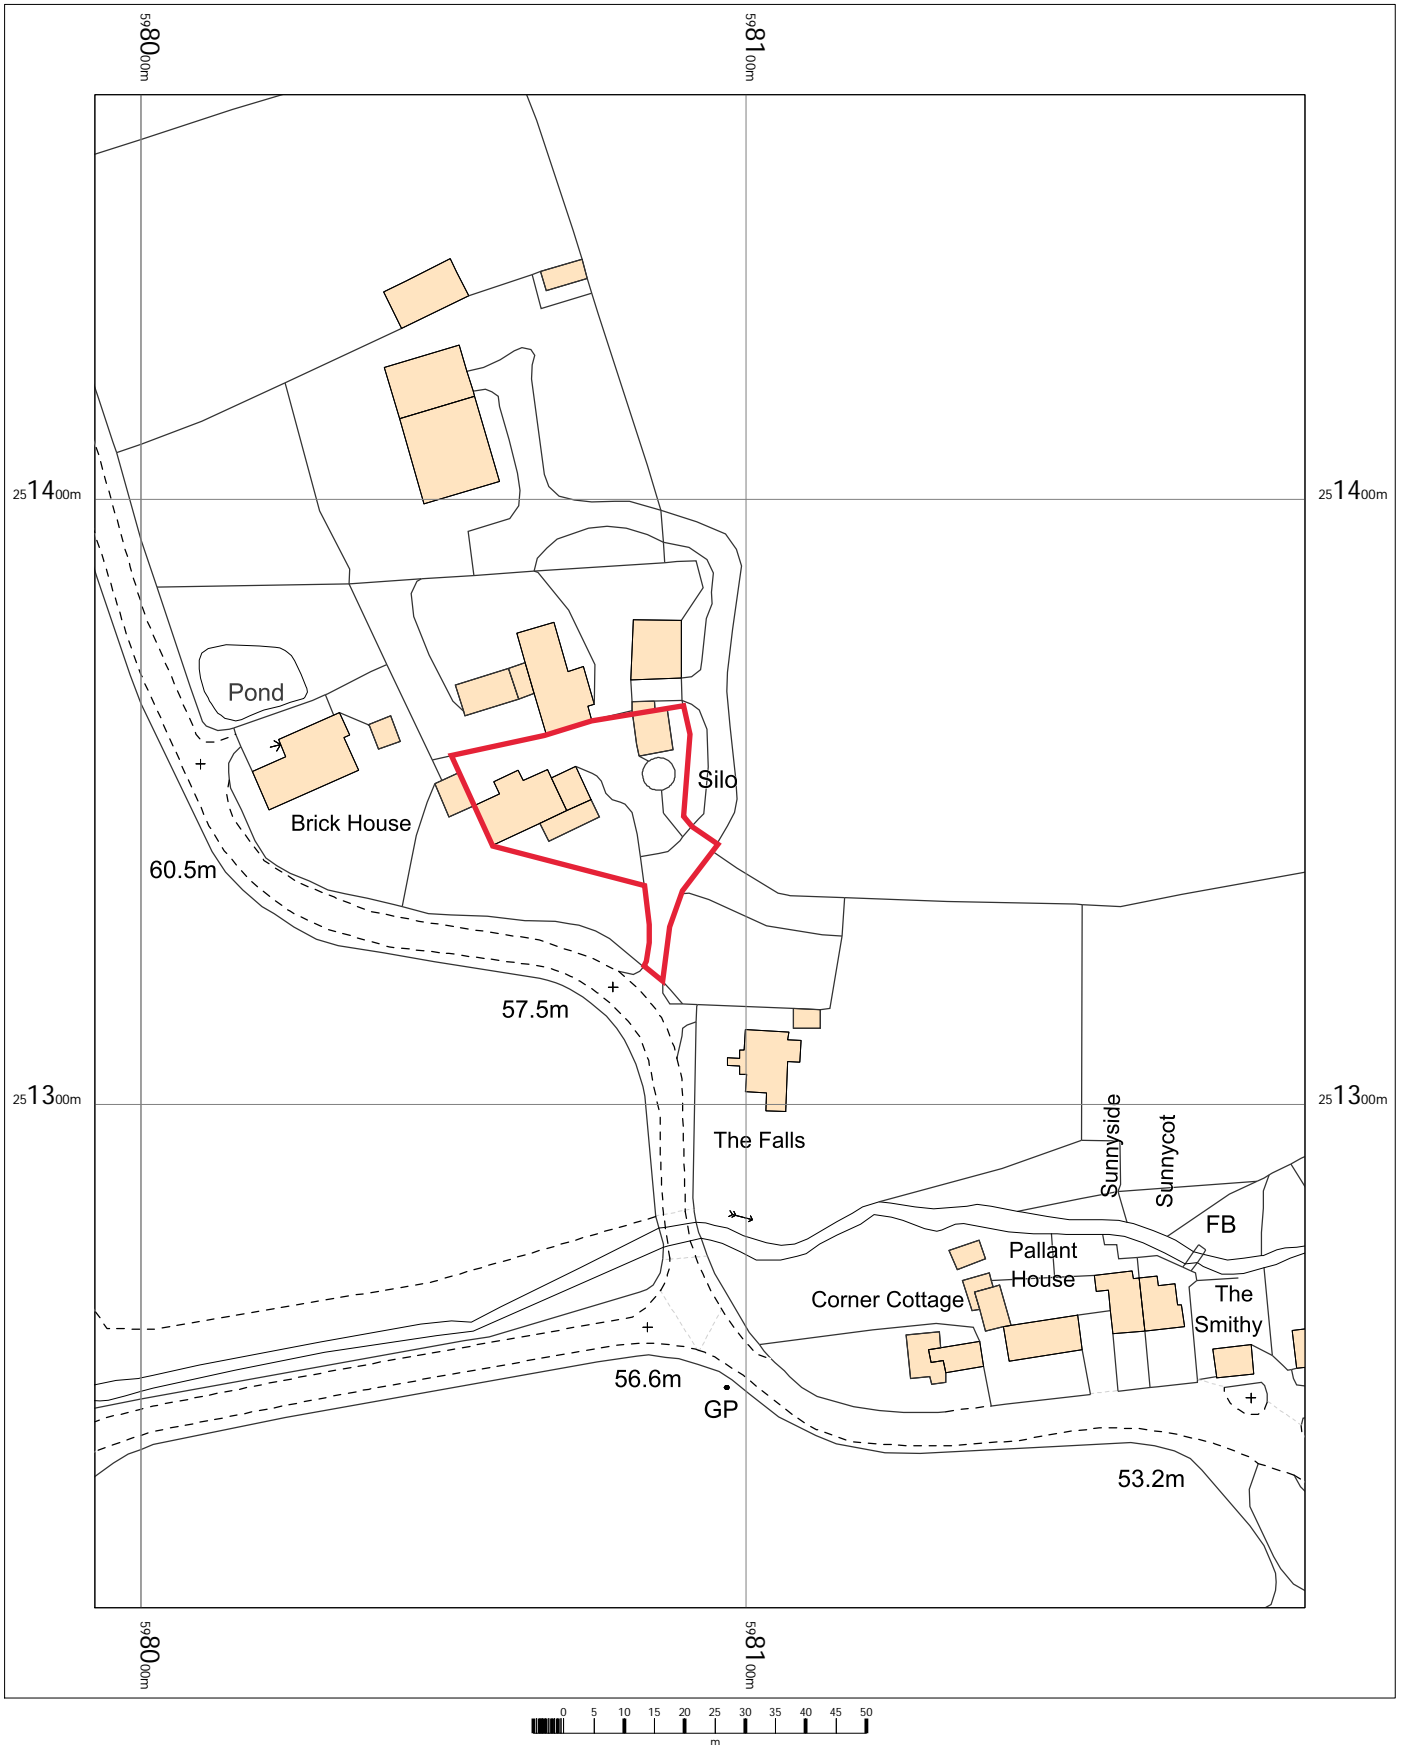

# Pilgrimā□□s Barn

Bury Road  
Hitcham  
Suffolk  
IP7 7PX

OS MasterMap 1250/2500/10000 scale  
Wednesday, February 27, 2019, ID: BW1-00781115  
maps.blackwell.co.uk

1:1250 scale print at A4, Centre: 598092 E, 251342 N

©Crown Copyright Ordnance Survey. Licence no. 100041041

**BLACKWELL'S**  
MAPPING SERVICES  
PERSONAL & PROFESSIONAL MAPPING  
www.blackwellmapping.co.uk

TEL: 0800 151 2612  
maps@blackwell.co.uk