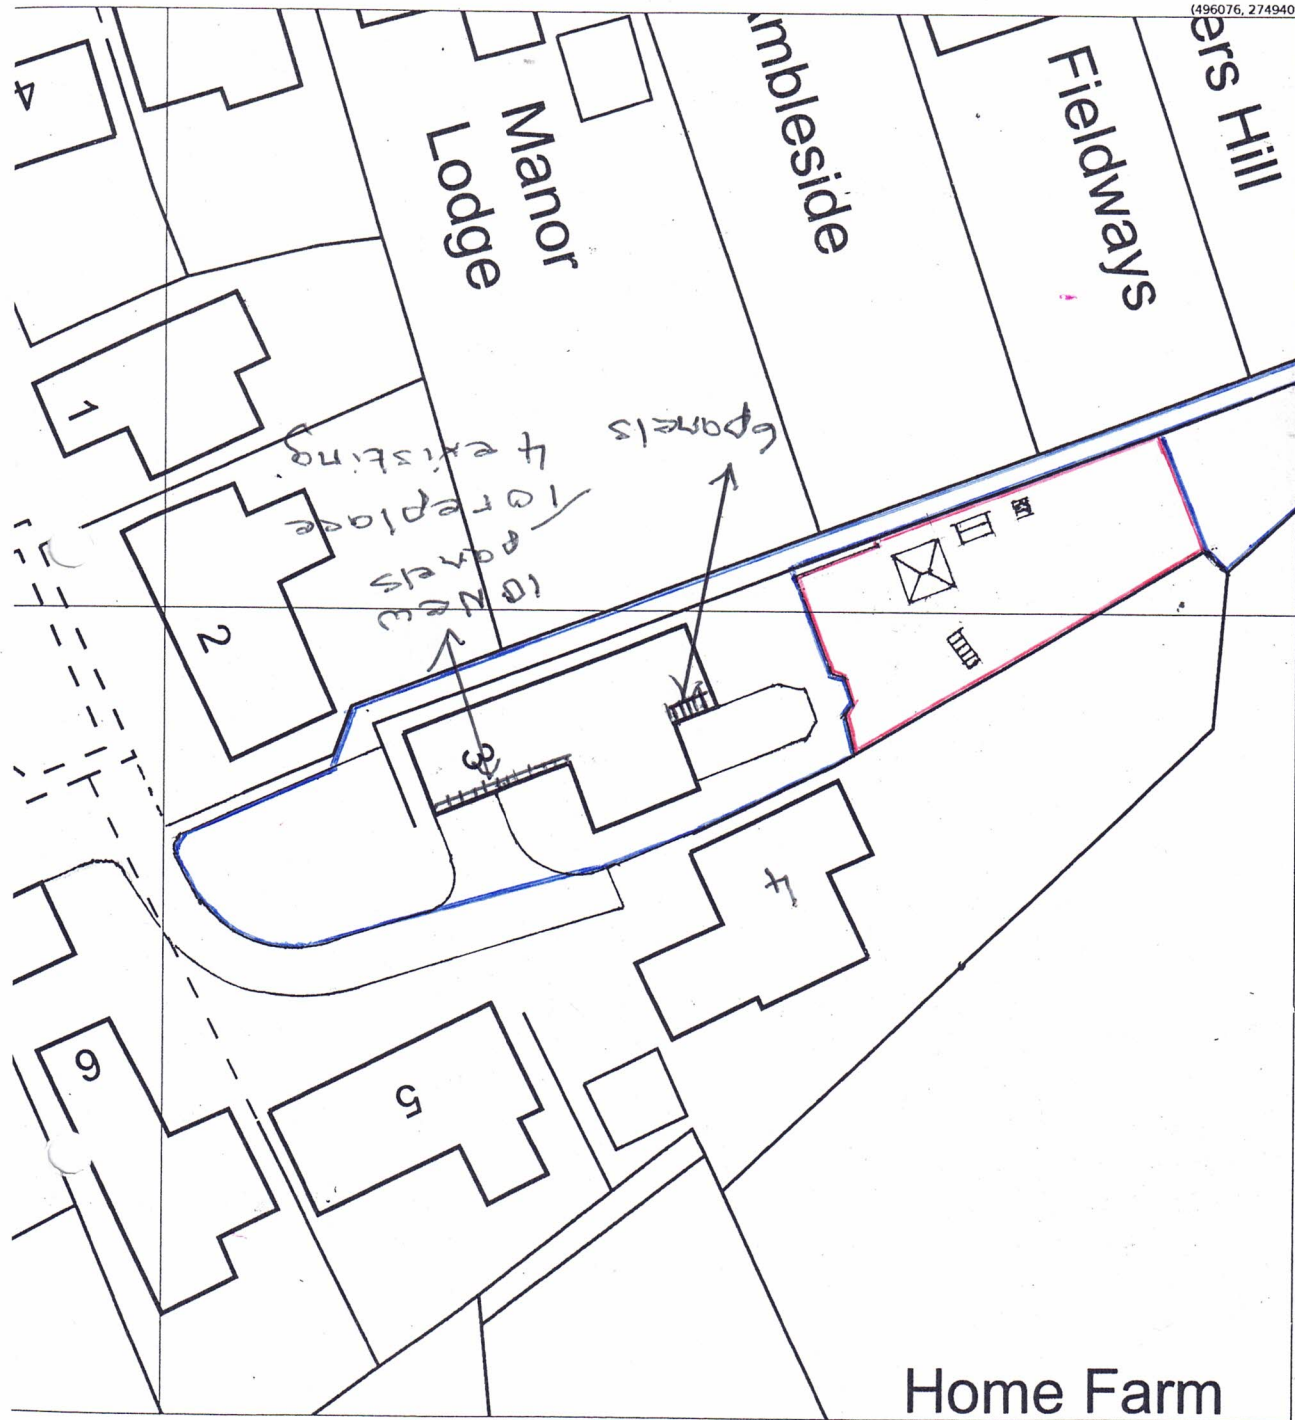

(496076, 274940)

Home Farm

(496076, 274846)

017 from the Ordnance Survey MasterMap base and incorporating surveyed revision te.

of a road, track or path is no evidence of a right entation of features as lines is no evidence of a

3, Chapel Cl, Great Addington, Kettering NN14 4RA

Supplied by: Latitude Mapping Ltd
Licence: © Crown Copyright and database rights 2017 OS 100038864
Reference: OI1171177
Centre coordinates: 496029 274893