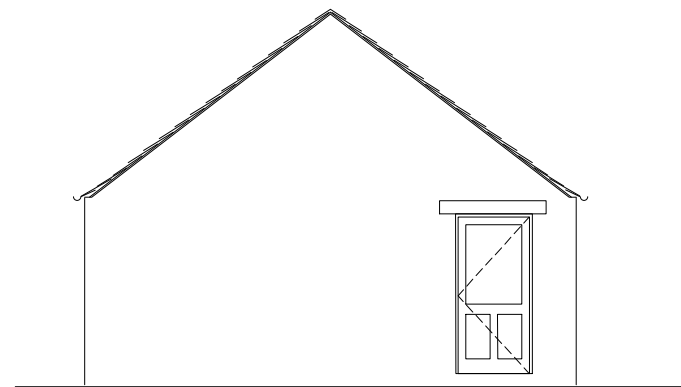

south elevation to stretton road

north elevation

east elevation

west elevation

south elevation

Elevations for Illustrative Purposes Only

Revision	Date		
Copyright Reserved		Do Not Scale	All Dimensions To Be Checked On Site
Project			
Hooby Lodge Stretton Road, Thistleton Oakham LE15 7RH			
Drawing			
Garage Elevations & Street Elevation			
Wythe Holland Limited			
Chartered Architects Phone +44 (01780) 757876 www.wytheholland.co.uk		10 Emlyn's Street Stamford, Lincolnshire PE9 1QP mail@wytheholland.co.uk	
Date	Scale	Job No	Drawing No
19.10.22	1:100	2115	05