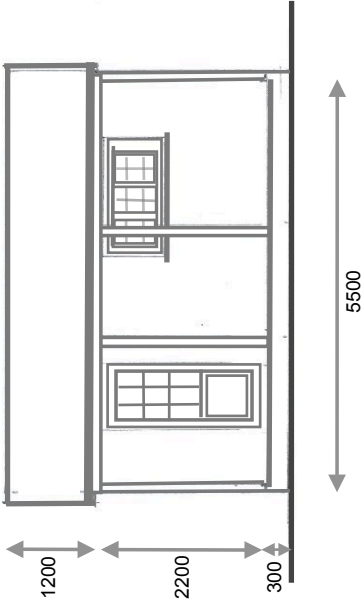

North Elevation

East Elevation

Roof - Grey Tile Effect Sheetting
 Walls - Blue Timber Clad
 Rainwater Goods - Black Down Pipes & Guttering
 PVC Glazed Windows

South Elevation

West Elevation

Bellaire Grange
Cliddesden
RG25 2NH

Elevations
Scale 1:100 @A4
November 2022

Proposed/Existing Garden Shed