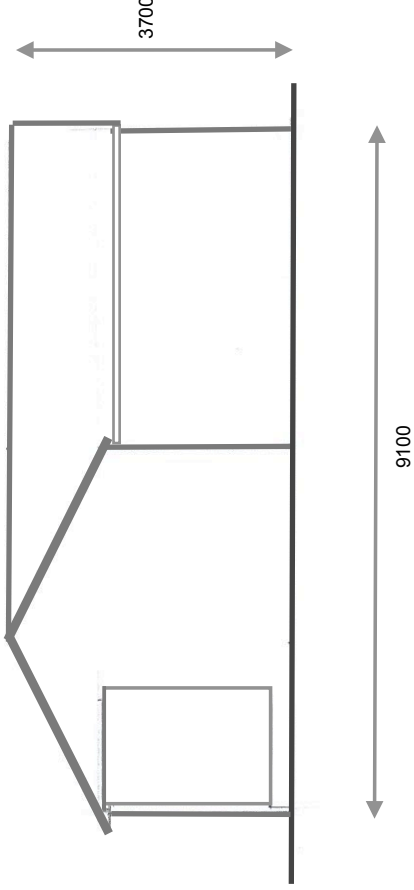

North Elevation

East Elevation

Roof - Grey Tile Effect Sheetting
 Walls - Blue Timber Clad
 Rainwater Goods - Black Down Pipes & Guttering
 PVC Glazed Windows

South Elevation

West Elevation

Bellaire Grange
Cliddesden
RG25 2NH

Elevations
Scale 1:100 @A4
November 2022

Proposed/Existing Garden Shed