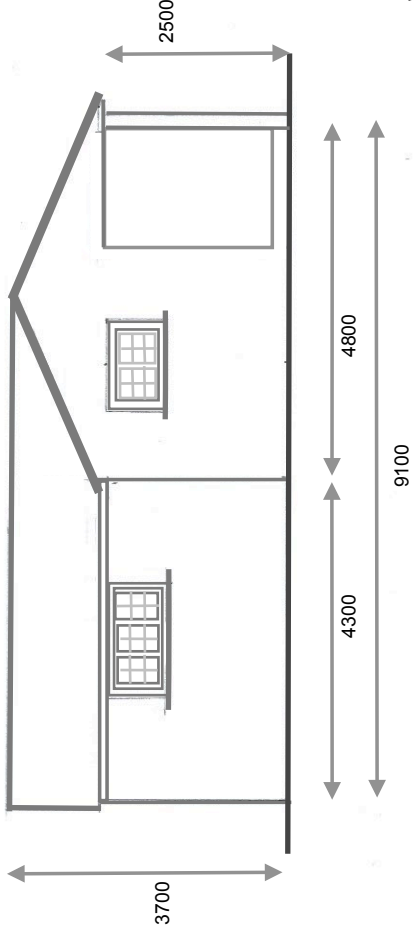

North Elevation

East Elevation

Roof - Grey Tile Effect Sheetting
 Walls - Blue Timber Clad
 Rainwater Goods - Black Down Pipes & Guttering
 PVC Glazed Windows

South Elevation

West Elevation

Bellaire Grange
Cliddesden
RG25 2NH

Elevations
Scale 1:100 @A4
November 2022

Proposed/Existing Garden Shed