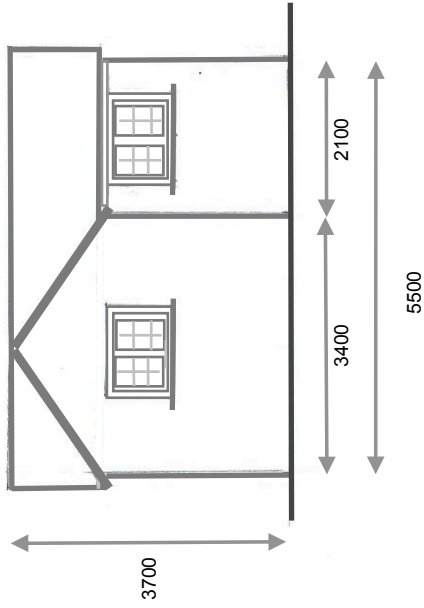

North Elevation

East Elevation

Roof - Grey Tile Effect Sheetting
 Walls - Blue Timber Clad
 Rainwater Goods - Black Down Pipes & Guttering
 PVC Glazed Windows

South Elevation

West Elevation

Bellaire Grange
Cliddesden
RG25 2NH

Elevations
Scale 1:100 @A4
November 2022

Proposed/Existing Garden Shed