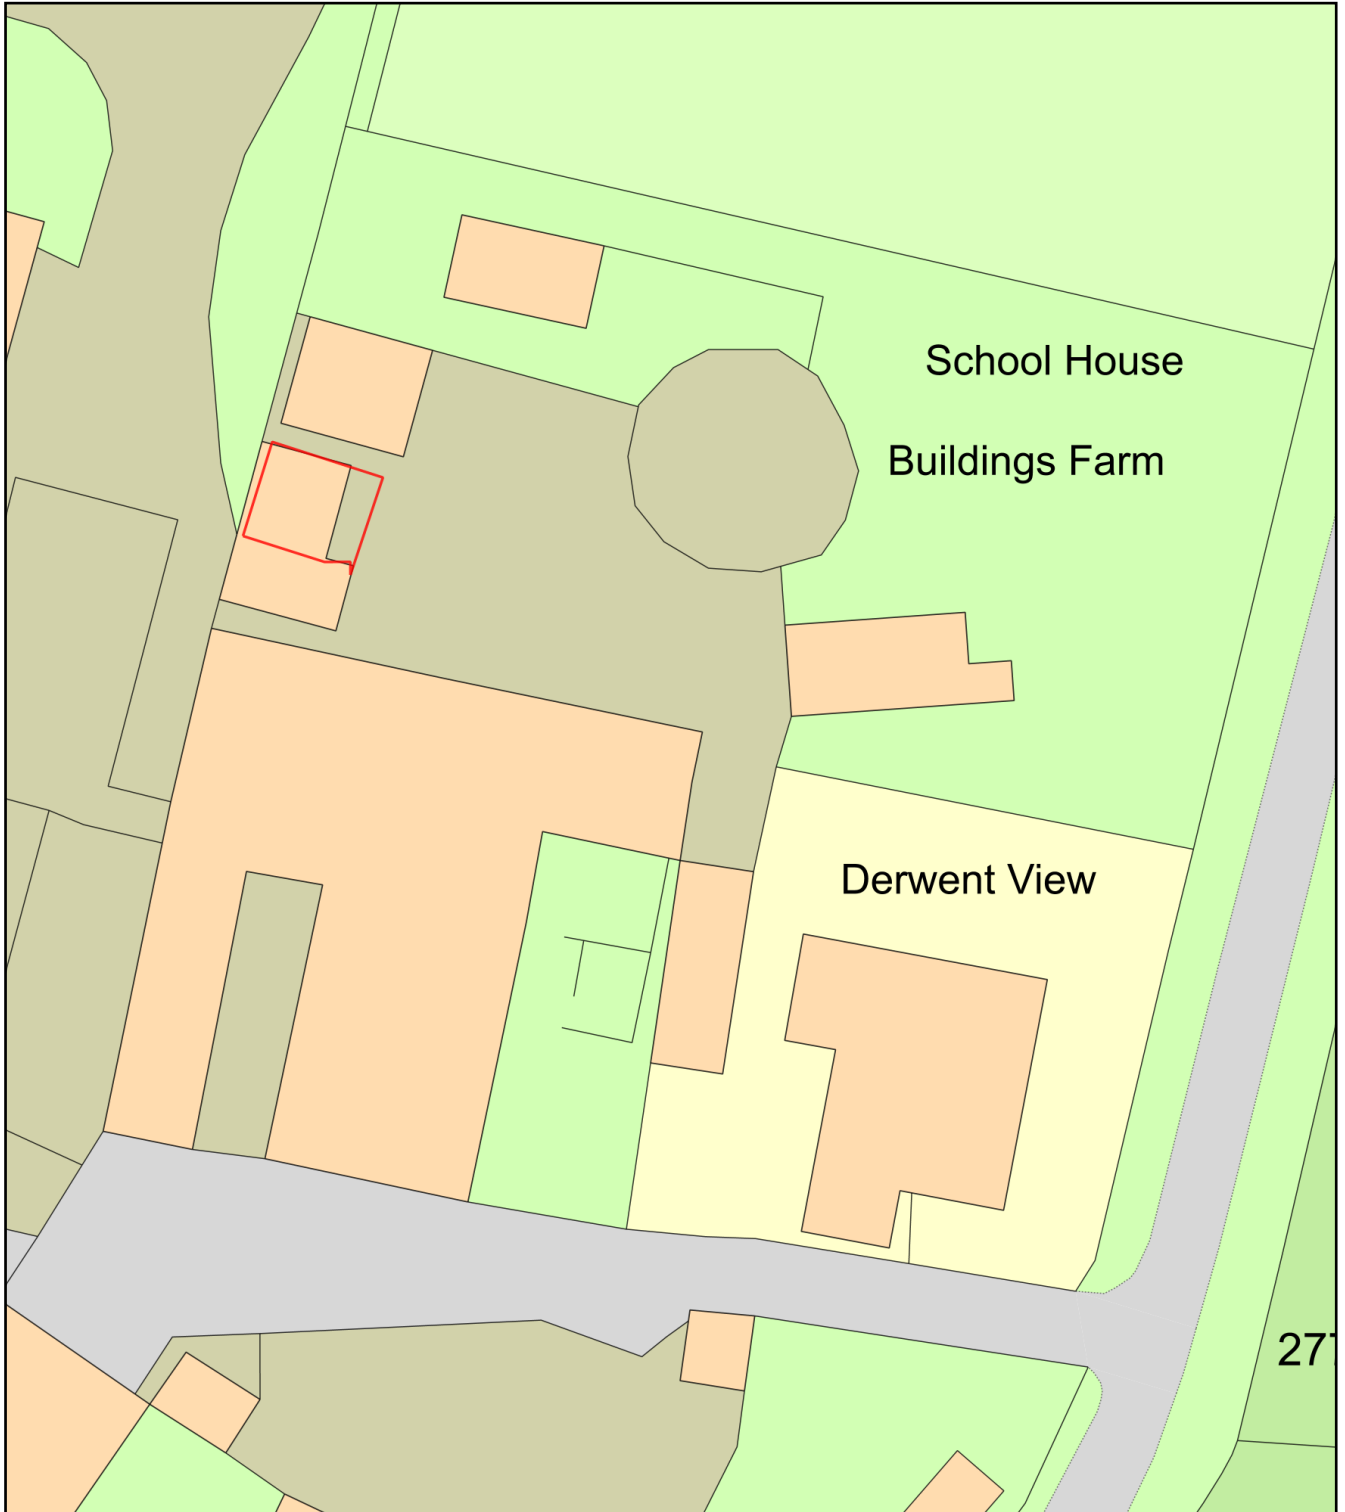

Derwent View school DH8 9SB site plan 1:500

Plan Produced for: **KELVIN GRAHAM**

Date Produced: 08 Jul 2022

Plan Reference Number: TQRQM22189120942863

Scale: 1:500 @ A4