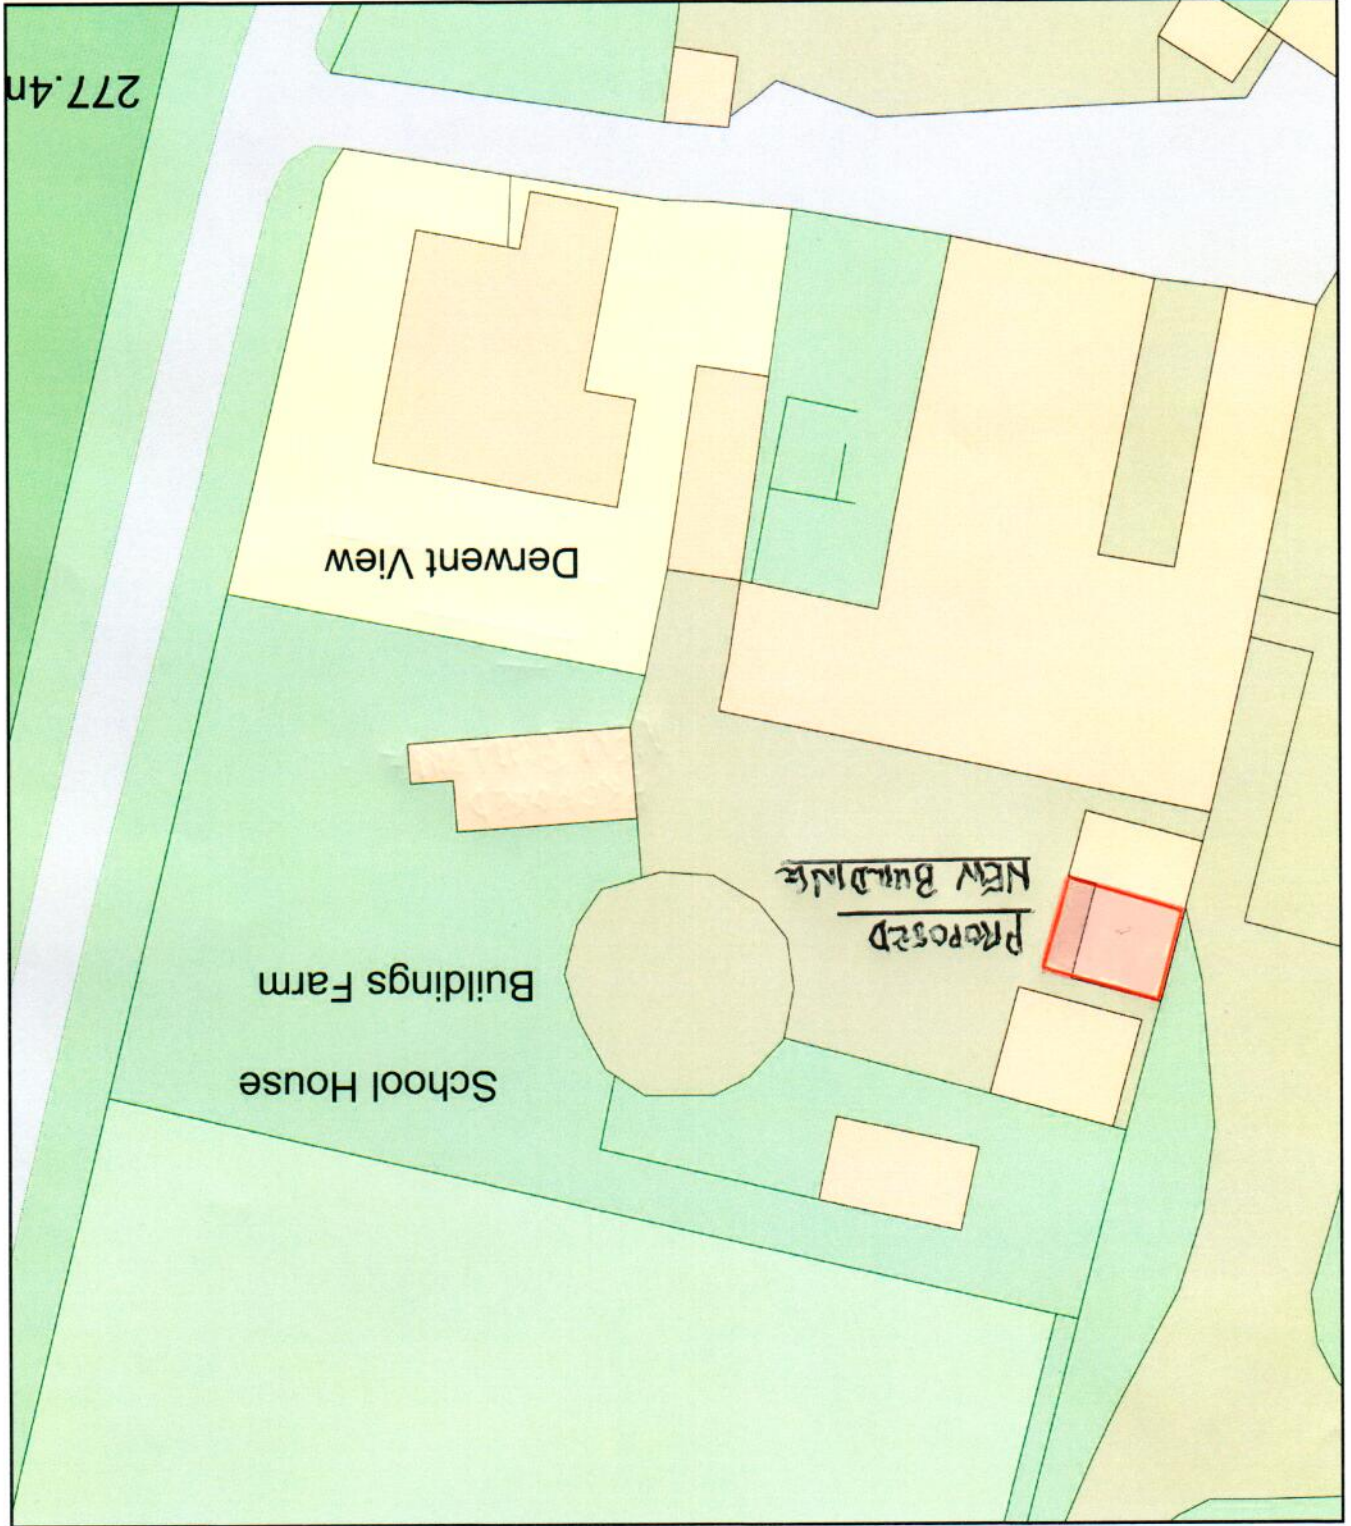

Derwent View Farm DH8 9SB Proposed site plan 1:500

Plan Produced for: KELVIN GRAHAM

Date Produced: 25 Nov 2022

Plan Reference Number: TORQM22329100559028

Scale: 1:500 @ A4