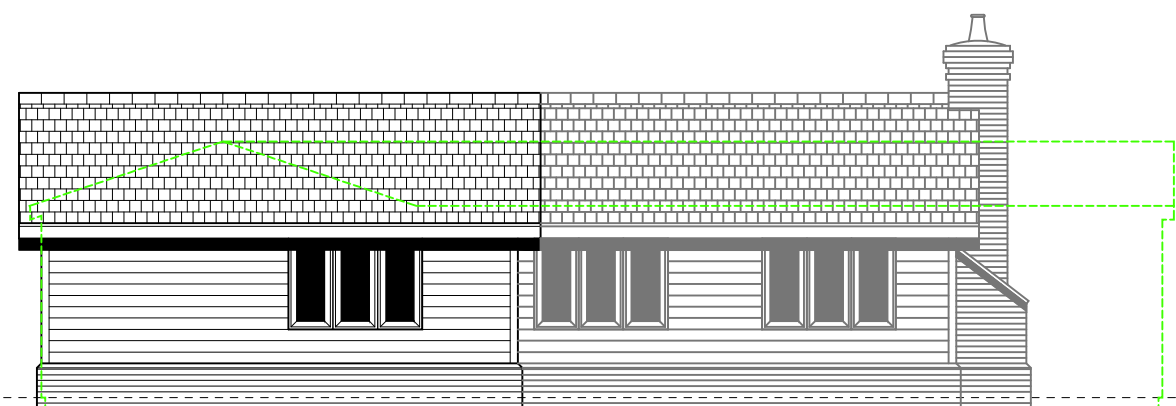

NORTH WEST ELEVATION

SOUTH WEST ELEVATION

SOUTH EAST ELEVATION

NORTH EAST ELEVATION

Belmont Yard, Station Rd,
Caersws, Powys. SY17 5EQ
Phone 01686 688000
Email Info@welshoakframe.com

Project Title:
Old Bold Hall, Widnes,
Cheshire. WA8 3XJ.

Drawing Title:
Elevations

Client:
Mr & Mrs McLindon

Scale: 1:100 @ A3	Date: Aug. 22	Drawn by: OE
----------------------	------------------	-----------------

Job No: W220 124	Drawing No: SK02	Rev: E
---------------------	---------------------	-----------