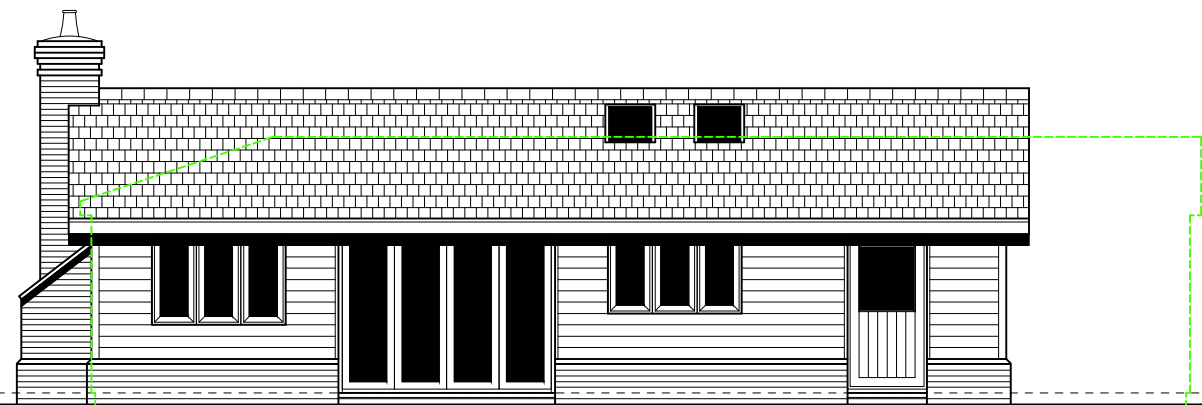

NORTH WEST ELEVATION

SOUTH WEST ELEVATION

SOUTH EAST ELEVATION

NORTH EAST ELEVATION

Belmont Yard, Station Rd,
Caersws, Powys. SY17 5EQ
Phone 01686 688000
Email Info@welshoakframe.com

Project Title:
Old Bold Hall, Widnes,
Cheshire. WA8 3XJ.

Drawing Title:
Elevations

Client:
Mr & Mrs McLindon

Scale: 1:100 @ A3	Date: Aug. 22	Drawn by: OE
----------------------	------------------	-----------------

Job No: W220 124	Drawing No: SK02	Rev: E
---------------------	---------------------	-----------