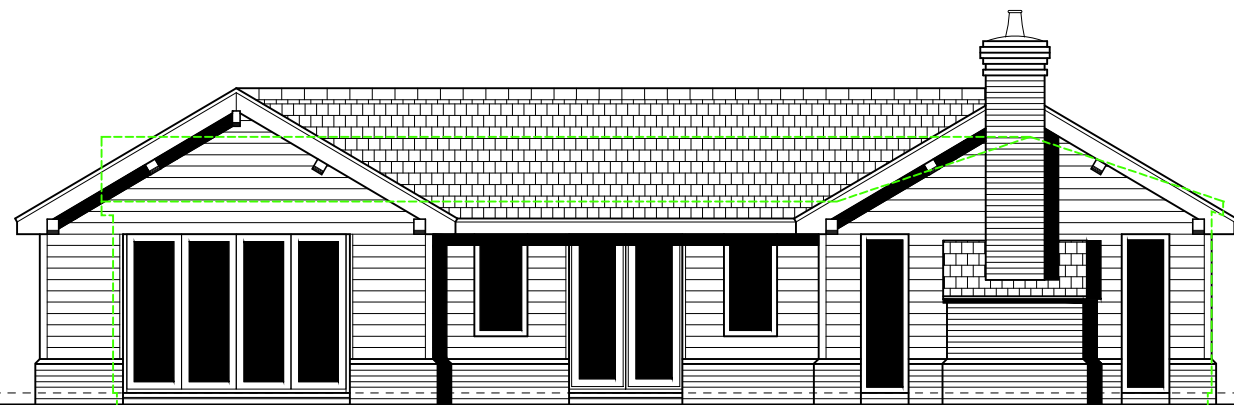

NORTH WEST ELEVATION

SOUTH WEST ELEVATION

SOUTH EAST ELEVATION

NORTH EAST ELEVATION

Belmont Yard, Station Rd,
Caersws, Powys. SY17 5EQ
Phone 01686 688000
Email Info@welshoakframe.com

Project Title:
Old Bold Hall, Widnes,
Cheshire. WA8 3XJ.

Drawing Title:
Elevations

Client:
Mr & Mrs McLindon

Scale: 1:100 @ A3	Date: Aug. 22	Drawn by: OE
----------------------	------------------	-----------------

Job No: W220 124	Drawing No: SK02	Rev: E
---------------------	---------------------	-----------