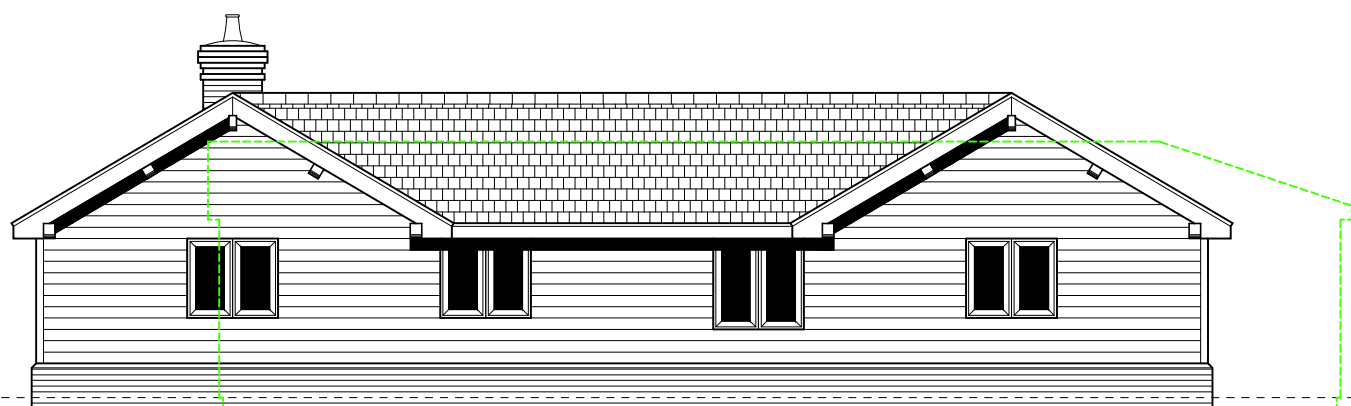

NORTH WEST ELEVATION

SOUTH WEST ELEVATION

SOUTH EAST ELEVATION

NORTH EAST ELEVATION

Belmont Yard, Station Rd,
Caersws, Powys. SY17 5EQ
Phone 01686 688000
Email Info@welshoakframe.com

Project Title:
Old Bold Hall, Widnes,
Cheshire. WA8 3XJ.

Drawing Title:
Elevations

Client:
Mr & Mrs McLindon

Scale: 1:100 @ A3	Date: Aug. 22	Drawn by: OE
----------------------	------------------	-----------------

Job No: W220 124	Drawing No: SK02	Rev: E
---------------------	---------------------	-----------