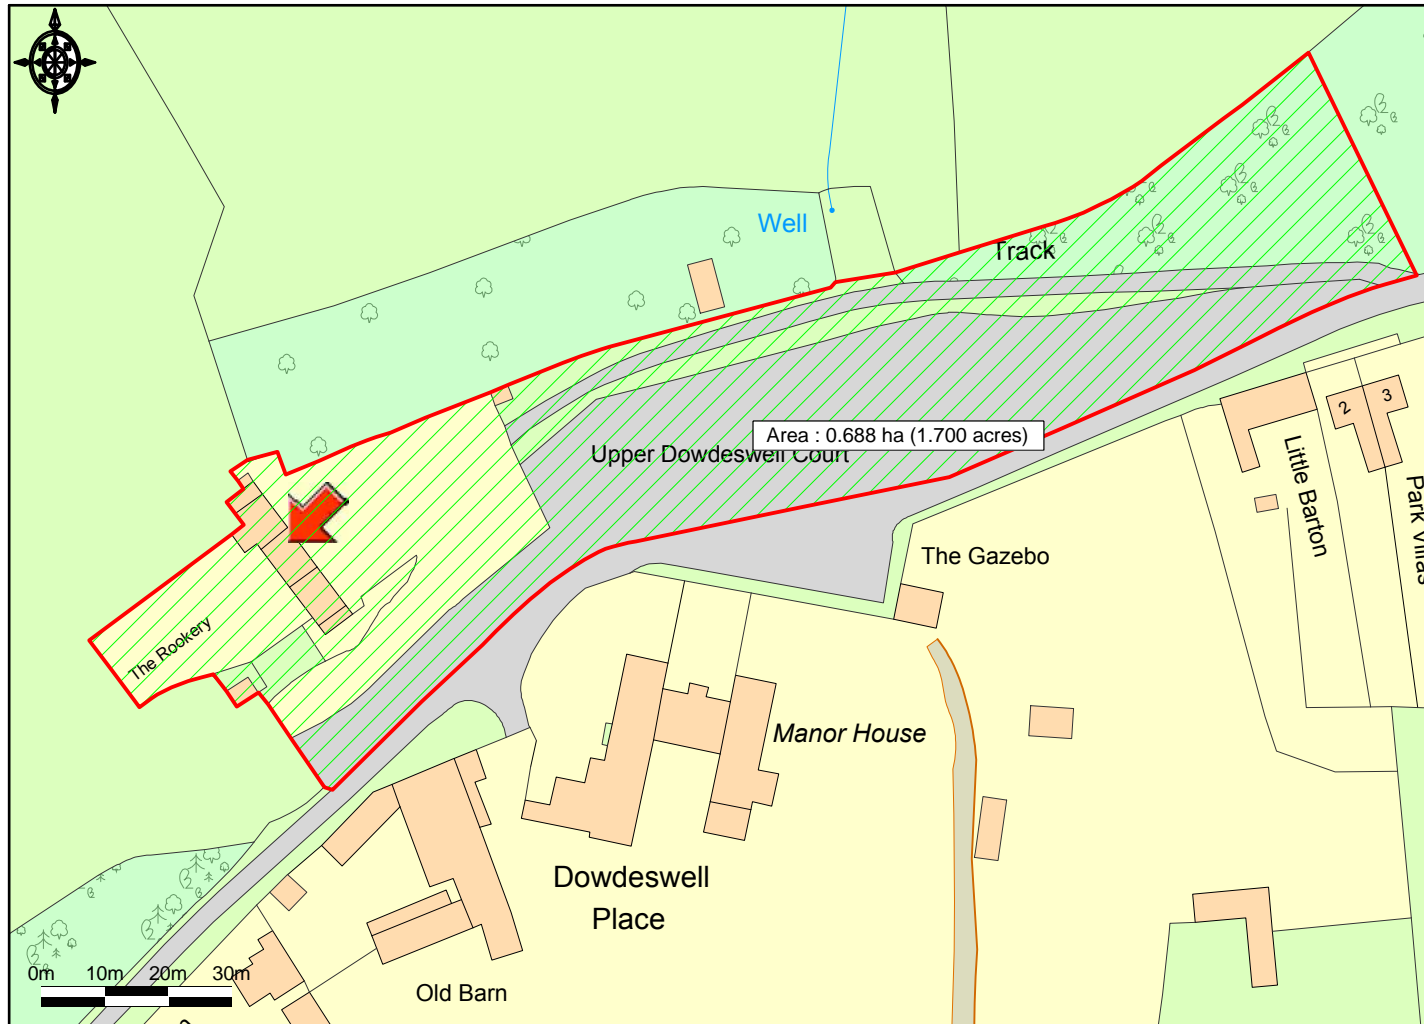

The Rookery, Upper Dowdeswell

Ordnance Survey © Crown Copyright 2015. All rights reserved. Licence number 100022432. Plotted Scale - 1:1190