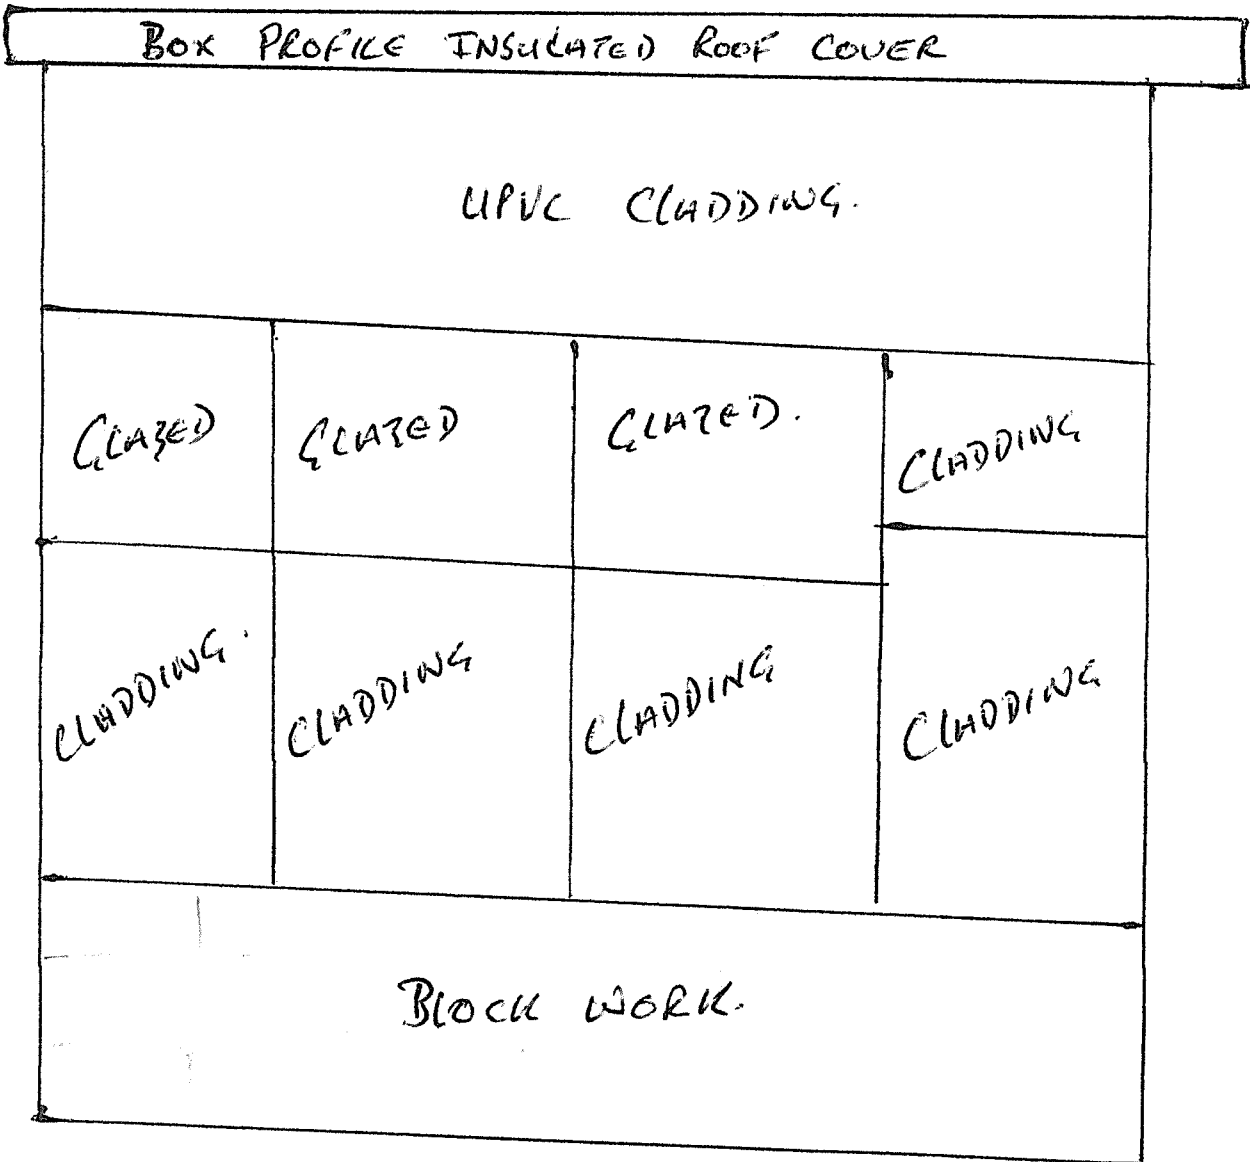

SCALE 1:20

WEST  
~~EAST~~ ELEVATION

REAR ELEVATION

GROOMING PARLOUR

32A CHURCH RD

RUSKA.

SCALE 1:20

NORTH ELEVATION

GROOMING PARLOUR

32A CHURCH R.D

RLSCA

SCALE 1/20 1/20

EAST ELEVATION

GROOMING PARLOUR  
32A CHURCH R-D.  
RUSCA -

SCALE 1:20

SOUTH ELEVATION.