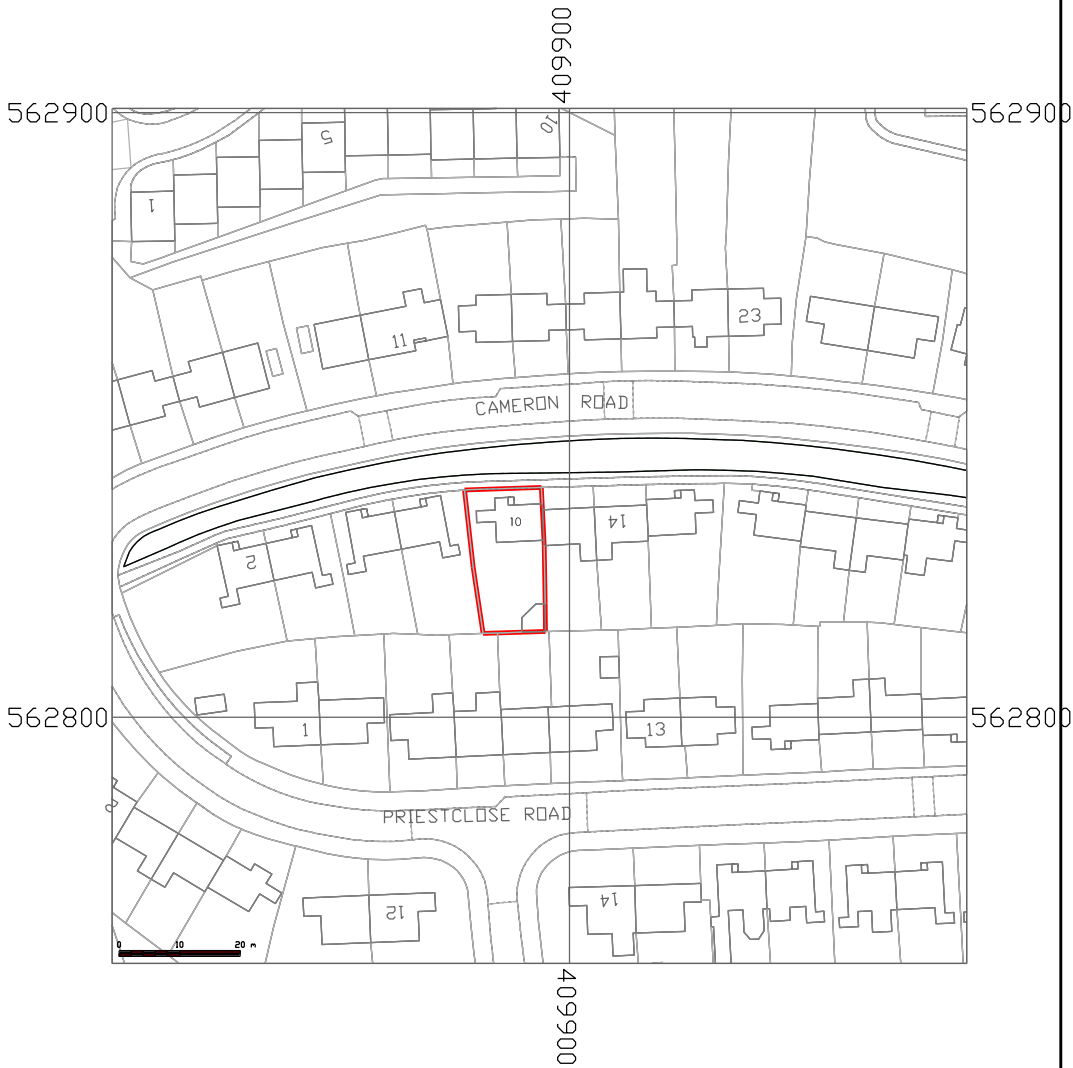

NORTH

A	NOV 22	NORTH POINT ADDED.
Rev	Date	Description

Job Title
 PROPOSED PERGOLA
 10 CAMERON ROAD
 FRITHOE
 NORTHUMBERLAND
 NE42 5AJ

Drawing Title	Drawing No. Rev
SITE LOCATION PLAN	AGW / 04 A

Date	Scale	Drawn	Checked
OCT 2022	1:1250		